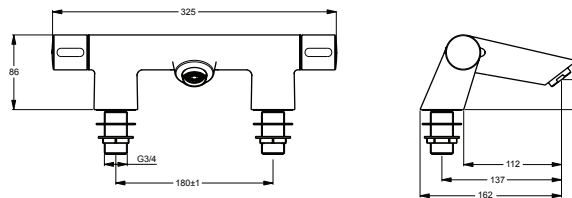

ROSITA (B9699AA)

Pos.	Signify	Spare parts-Nr.	Quantity	Pos.	Signify	Spare parts-Nr.	Quantity
1	Handle,hot water-SOTTINI	B960697AA	1 Pcs.	7	Flow straightener M28x1	A960460AA	1 Pcs.
1a	Handle,cold water-SOTTINI	B960698AA	1 Pcs.	8	Connecting set	B960471NU	1 Set
2	Screw M4	A961780NU	1 Pcs.				
3	Handle carrier dekora	A961659NU	1 Pcs.				
4	3/4 se ceramic disc cart a/c l close lofr	A961087NU	1 Pcs.				
4a	3/4 se ceramic disc cart cl close lofr	B960470NU	1 Pcs.				
5	Indicator ring blue	B960700NU	1 Pcs.				
5a	Indicator ring red	B960699NU	1 Pcs.				
6	Body bath/shower filler		1 Pcs.				