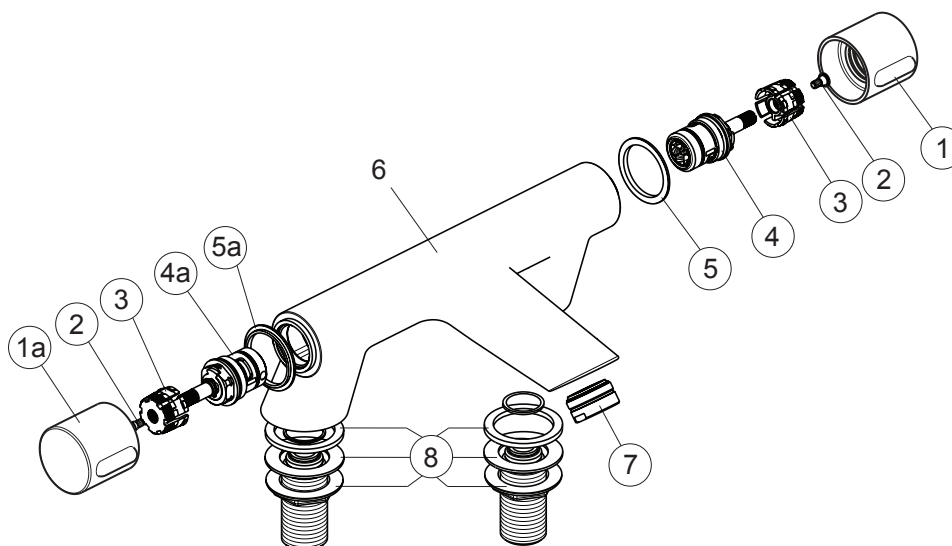

ROSITA (B9699AA)

Pos.	Signify	Spare parts-Nr.	Quantity	Pos.	Signify	Spare parts-Nr.	Quantity
1	Handle,hot water-SOTTINI	B960697AA	1 Pcs.	7	Flow straightener M28x1	A960460AA	1 Pcs.
1a	Handle,cold water-SOTTINI	B960698AA	1 Pcs.	8	Connecting set	B960471NU	1 Set
2	Screw M4	A961780NU	1 Pcs.				
3	Handle carrier dekora	A961659NU	1 Pcs.				
4	3/4 se ceramic disc cart a/c l close lofr	A961087NU	1 Pcs.				
4a	3/4 se ceramic disc cart cl close lofr	B960470NU	1 Pcs.				
5	Indicator ring blue	B960700NU	1 Pcs.				
5a	Indicator ring red	B960699NU	1 Pcs.				
6	Body bath/shower filler		1 Pcs.				