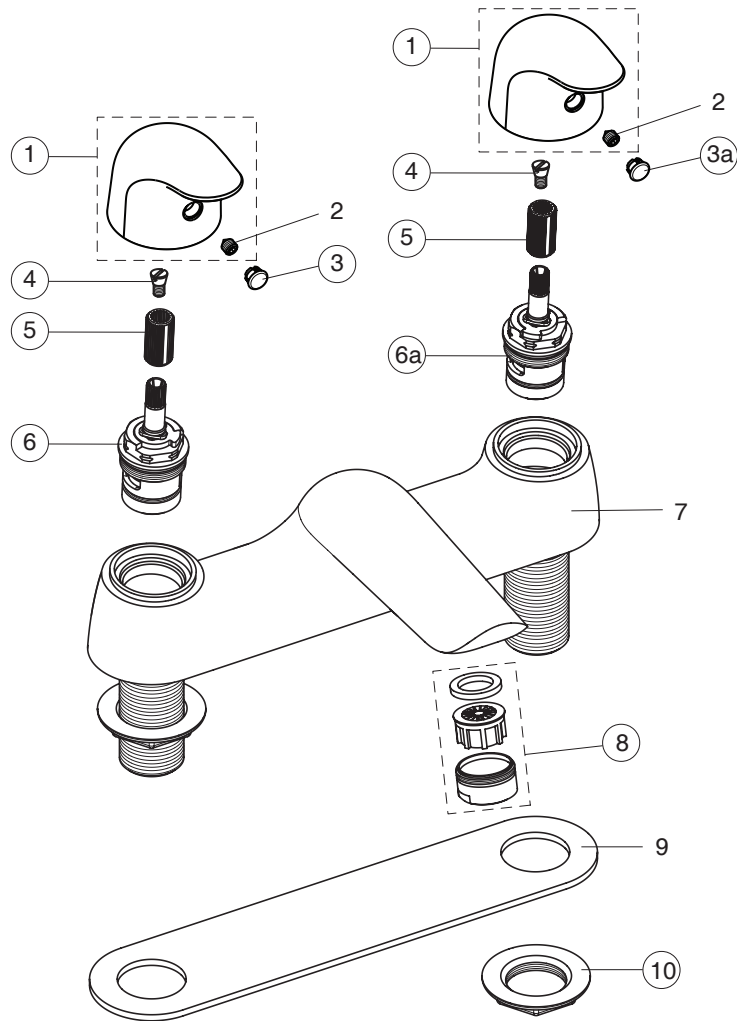

# VECTIS (B9687AA)

Pos.	Signify	Spare parts-Nr.	Quantity	Pos.	Signify	Spare parts-Nr.	Quantity
1	Handle,w/logo ISI-compl.	B960952AA	1 Pcs.				
2	Screw M5x6		2 Pcs.				
3	Button(Red)	B960516NU	1 Pcs.				
3a	Button(Blue)	B960517NU	1 Pcs.				
4	Screw M4	A961337NU	1 Pcs.				
5	Griff-insert	A963196NU	1 Pcs.				
6	Side valve cartridge	A961010NU	1 Pcs.				
6a	3/4 cartridge for 3H side valve low frict	A960462NU	1 Pcs.				
7	Body 2H DM bath filler		1 Pcs.				
8	Reprise basin mixer nozzle	A961625AA	1 Pcs.				
9	Base gasket		1 Pcs.				
10	Nut	B960518NU	1 Pcs.				