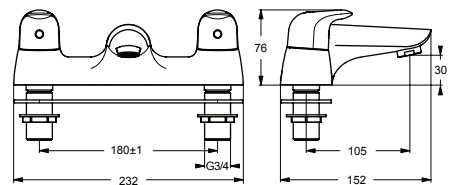

# VECTIS (B9687AA)

Pos.	Signify	Spare parts-Nr.	Quantity	Pos.	Signify	Spare parts-Nr.	Quantity
1	Handle,w/logo ISI-compl.	B960952AA	1 Pcs.				
2	Screw M5x6		2 Pcs.				
3	Button(Red)	B960516NU	1 Pcs.				
3a	Button(Blue)	B960517NU	1 Pcs.				
4	Screw M4	A961337NU	1 Pcs.				
5	Griff-insert	A963196NU	1 Pcs.				
6	Side valve cartridge	A961010NU	1 Pcs.				
6a	3/4 cartridge for 3H side valve low frict	A960462NU	1 Pcs.				
7	Body 2H DM bath filler		1 Pcs.				
8	Reprise basin mixer nozzle	A961625AA	1 Pcs.				
9	Base gasket		1 Pcs.				
10	Nut	B960518NU	1 Pcs.				