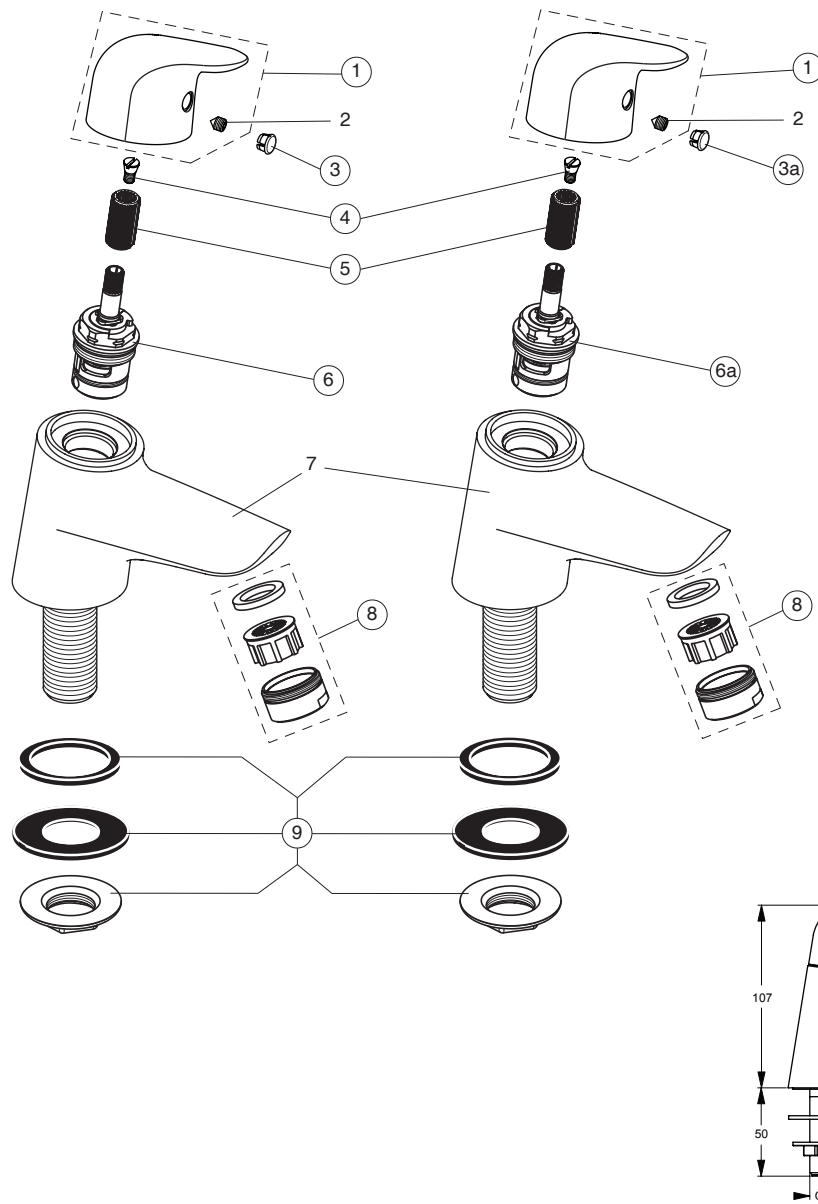

# VECTIS (B9686AA)

Pos.	Signify	Spare parts-Nr.	Quantity	Pos.	Signify	Spare parts-Nr.	Quantity
1	Handle,w/logo ISI-compl.	B960952AA	1 Pcs.				
2	Screw M5x6		2 Pcs.				
3	Button(Red)	B960516NU	1 Pcs.				
3a	Button(Blue)	B960517NU	1 Pcs.				
4	Screw M4	A961337NU	1 Pcs.				
5	Griff-insert	A963196NU	1 Pcs.				
6	Side valve cartridge	A961010NU	1 Pcs.				
6a	3/4 cartridge for 3H side valve low frict	A960462NU	1 Pcs.				
7	Body pillar tap 3/4		2 Pcs.				
8	Reprise basin mixer nozzle	A961625AA	2 Pcs.				
9	Connecting set	B960471NU	1 Set				