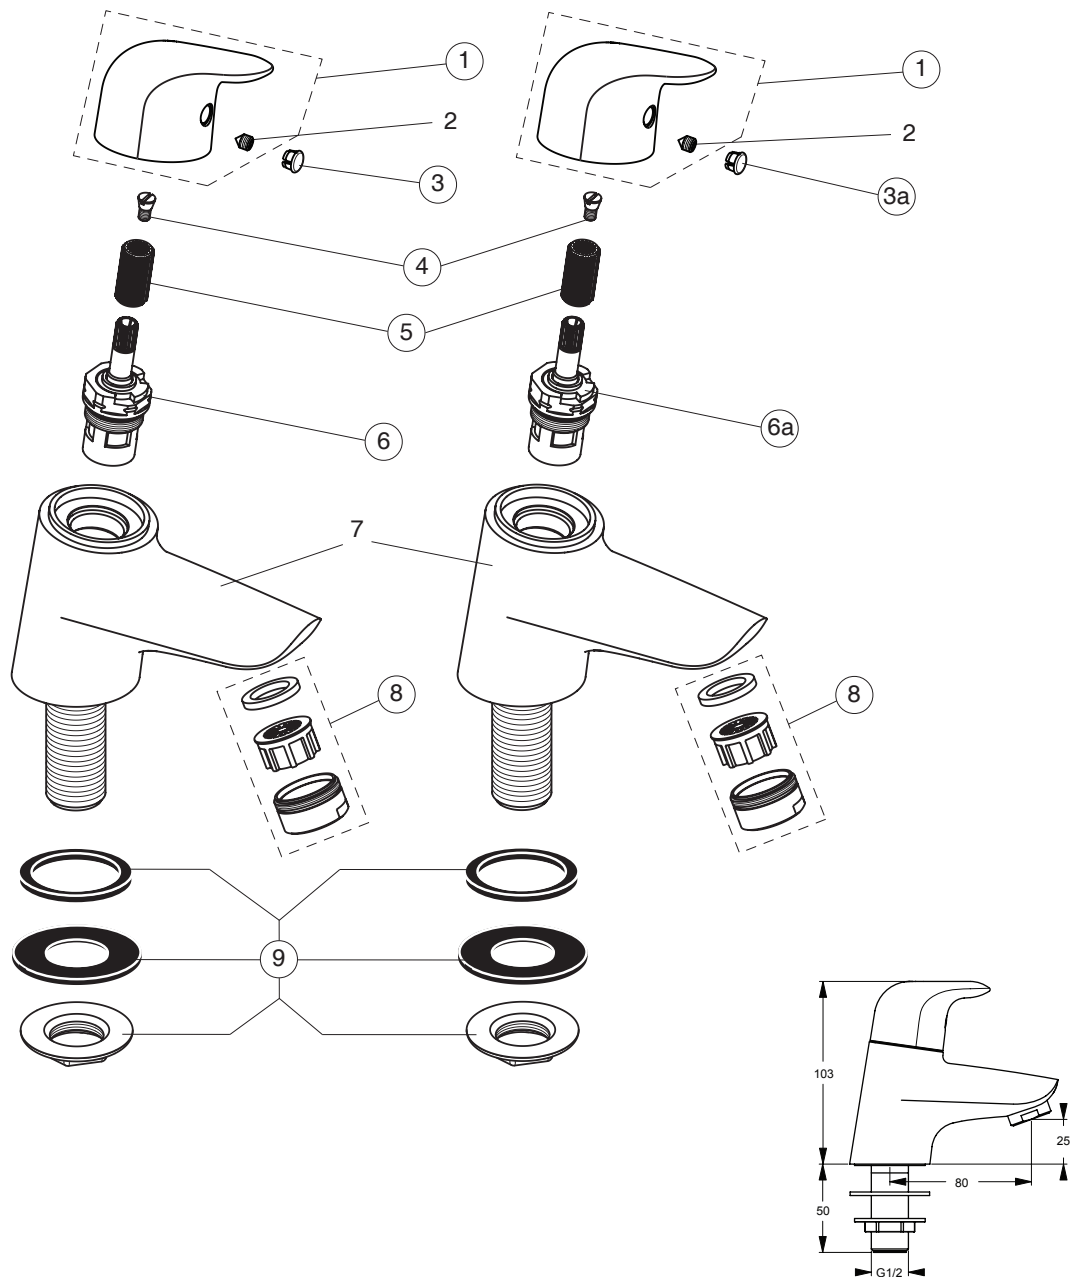

VECTIS (B9685AA)

Pos.	Signify	Spare parts-Nr.	Quantity	Pos.	Signify	Spare parts-Nr.	Quantity
1	Handle,w/logo ISI-compl.	B960952AA	1 Pcs.				
2	Screw M5x6		2 Pcs.				
3	Button(Red)	B960516NU	1 Pcs.				
3a	Button(Blue)	B960517NU	1 Pcs.				
4	Screw M4	A961337NU	1 Pcs.				
5	Griff-insert	A963196NU	1 Pcs.				
6	Ceramic disc 1/2 90°c/w open	A963003NU	1 Pcs.				
6a	Ceramic disc 1/2 90°a-cw open	A963004NU	1 Pcs.				
7	Body pillar tap 1/2		1 Pcs.				
8	Reprise basin mixer nozzle	A961625AA	1 Pcs.				
9	Connecting set-1/2	B960480NU	1 Set				