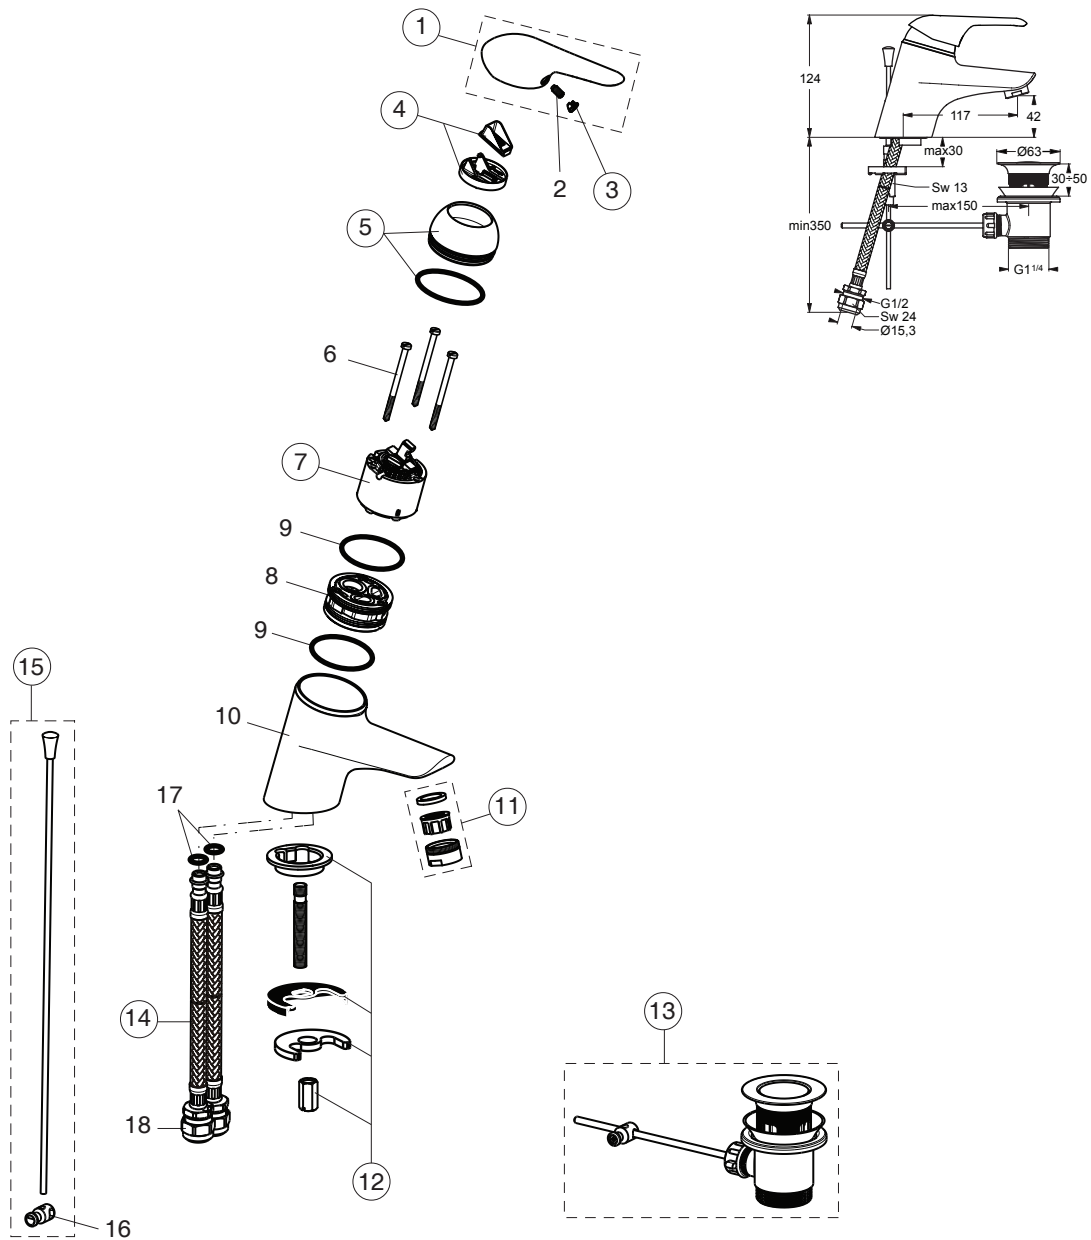

# VECTIS (B9684AA)

Pos.	Signify	Spare parts-Nr.	Quantity	Pos.	Signify	Spare parts-Nr.	Quantity
1	Lever,w/logo ISI-compl.	B960797AA	1 Pcs.	14	Flex hose G1/2-D10.5 L400mm	B960756NU	1 Pcs.
2	Screw M5x10		1 Pcs.	15	Pull-up rod-compl.	B964883AA	1 Set
3	Cap(Blue/Red)	A963054NU	1 Pcs.	16	Pop up waste shackle		1 Pcs.
4	Rosette-compl.	B960276AA	1 Pcs.	17	O-RingØ10x2.5		2 Pcs.
5	Volume stop	A860700NU	1 Pcs.	18	Connector-set G3/8,Ø15		1 Set
6	Screw M4x62		3 Pcs.				
7	Cartridge Ø47mm	A960500NU	1 Pcs.				
8	Manifold		1 Pcs.				
9	O-RingØ44x2		2 Pcs.				
10	Body basin-top fix,half empty		1 Pcs.				
11	Nozzle	A961625AA	1 Pcs.				
12	Fixation kit	B960187NU	1 Set				
13	Pop-up waste 1 1/4"	S9636AA	1 Pcs.				