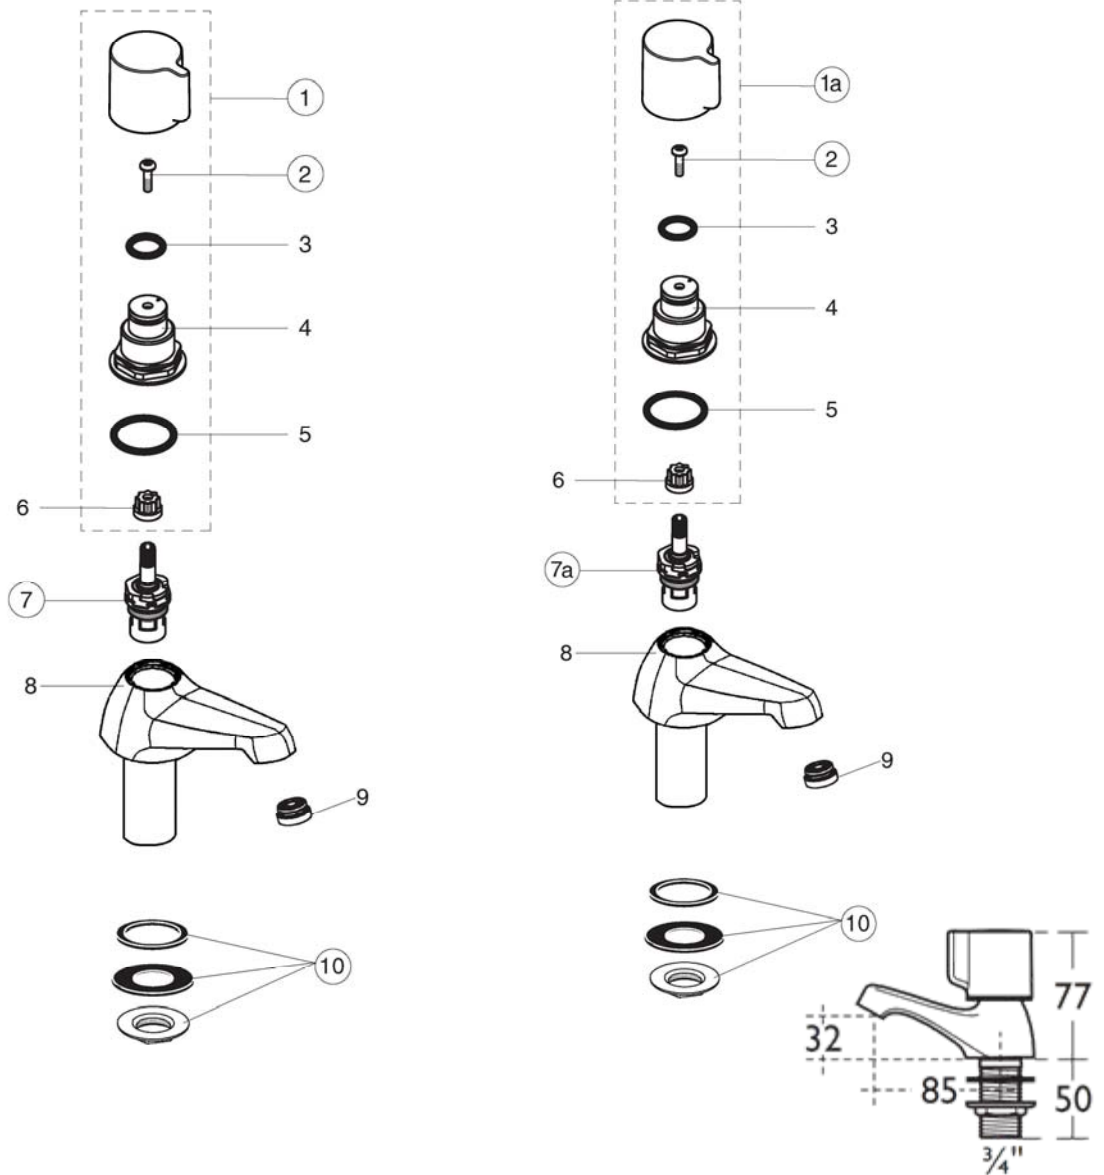

NATOS (B9681 AA)

Pos.	Signify	Spare parts-Nr.	Quantity	Pos.	Signify	Spare parts-Nr.	Quantity
1	Handle, w/logo ISI-red	B960950AA	1 Set				
1a	Handle, w/logo ISI-blue	B960951AA	1 Set				
2	Screw M4x15	S961055NU	2 Pcs.				
3	O-Ring \varnothing 15.6x2.4		2 Pcs.				
4	Insert-red and blue		2 Pcs.				
5	O-Ring \varnothing 27.6x2.4		2 Pcs.				
6	Cover insert		2 Pcs.				
7	Ceramic disc 1/2 90°c/w open	A963003NU	1 Pcs.				
7a	Ceramic disc 1/2 90°a-cw open	A963004NU	1 Pcs.				
8	Body pillar tap 3/4		2Pcs.				
9	Anti-splash		2Pcs.				
10	Connecting set	B960471NU	1 Set				