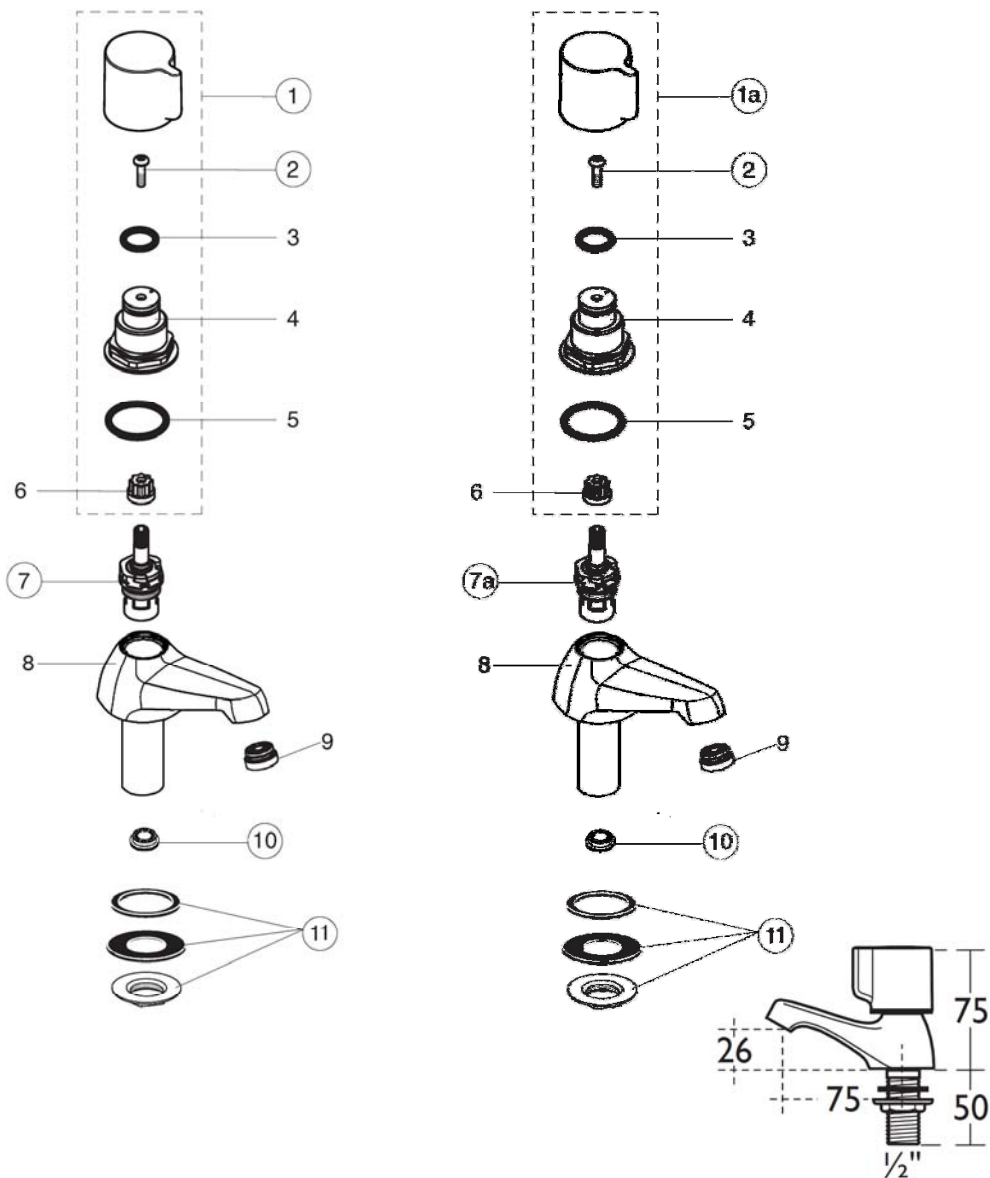

NATOS (B9680AA)

Pos.	Signify	Spare parts-Nr.	Quantity	Pos.	Signify	Spare parts-Nr.	Quantity
1	Handle, w/logo ISI-red	B960950AA	1 Set	11	Connecting set-1/2	B960480NU	1 Set
1a	Handle, w/logo ISI-blue	B960951AA	1 Set				
2	Screw M4x15	S961055NU	2 Pcs.				
3	O-Ring $\varnothing 15.6 \times 2.4$		2 Pcs.				
4	Insert-red and blue		2 Pcs.				
5	O-Ring $\varnothing 27.6 \times 2.4$		2 Pcs.				
6	Cover insert						
7	Ceramic disc 1/2 90°c/w open	A963003NU	1 Pcs.				
7a	Ceramic disc 1/2 90°a-cw open	A963004NU	1 Pcs.				
8	Body pillar tap 1/2		2 Pcs.				
9	Anti-splash		2 Pcs.				
10	Flow restrictor 4 l/min	A962570NU	1 Pcs.				