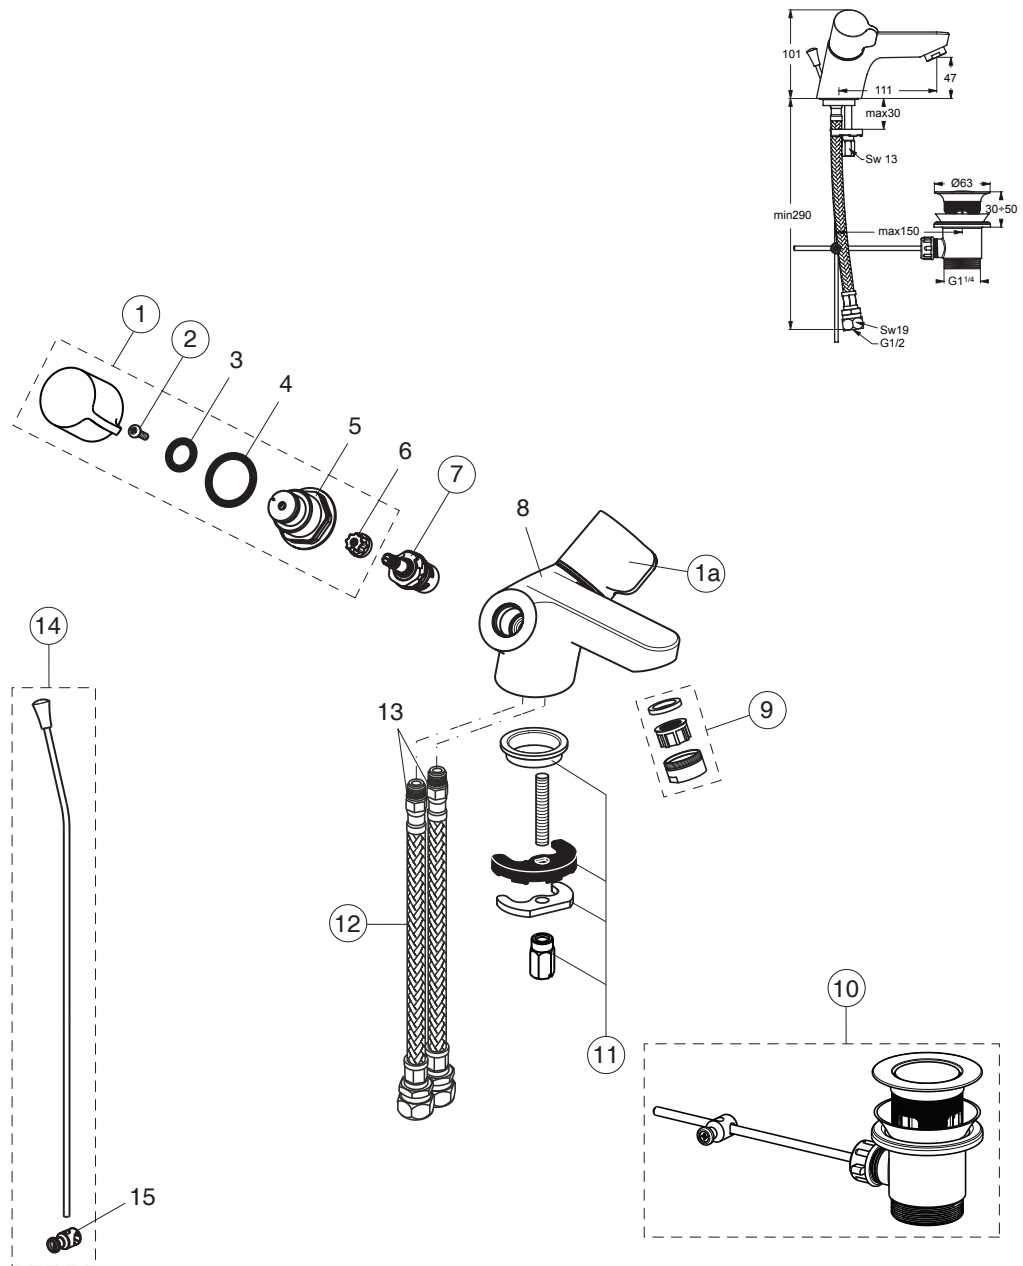

# NATOS (B9679AA)

Pos.	Signify	Spare parts-Nr.	Quantity	Pos.	Signify	Spare parts-Nr.	Quantity
1	Handle, w/logo ISI-red	B960950AA	1 Set	11	Connecting set	B960176NU	1 Set
1a	Handle, w/logo ISI-blue	B960951AA	1 Set	12	Flex hose M12/29mm, L300mm	S960172NU	2 Pcs.
2	Screw M4x15	S961055NU	2 Pcs.	13	O-Ring $\varnothing 10 \times 2.5$		2 Pcs.
3	O-Ring $\varnothing 15.6 \times 2.4$		2 Pcs.	14	Pull-up rod-compl.	B960691AA	1 Set
4	O-Ring $\varnothing 27.6 \times 2.4$		2 Pcs.	15	Pop up waste shackle		1 Pcs.
5	Cover insert		2 Pcs.				
6	Insert-red and blue		2 Pcs.				
7	Ceramic disc 1/2 90° a-cw open	A963003NU	1 Pcs.				
	Ceramic disc 1/2 90° c/w open	A963004NU	1 Pcs.				
8	Body basin		1 Pcs.				
9	Nozzle	A961625AA	1 Pcs.				
10	Pop-up ass.	S9636AA	1 Pcs.				