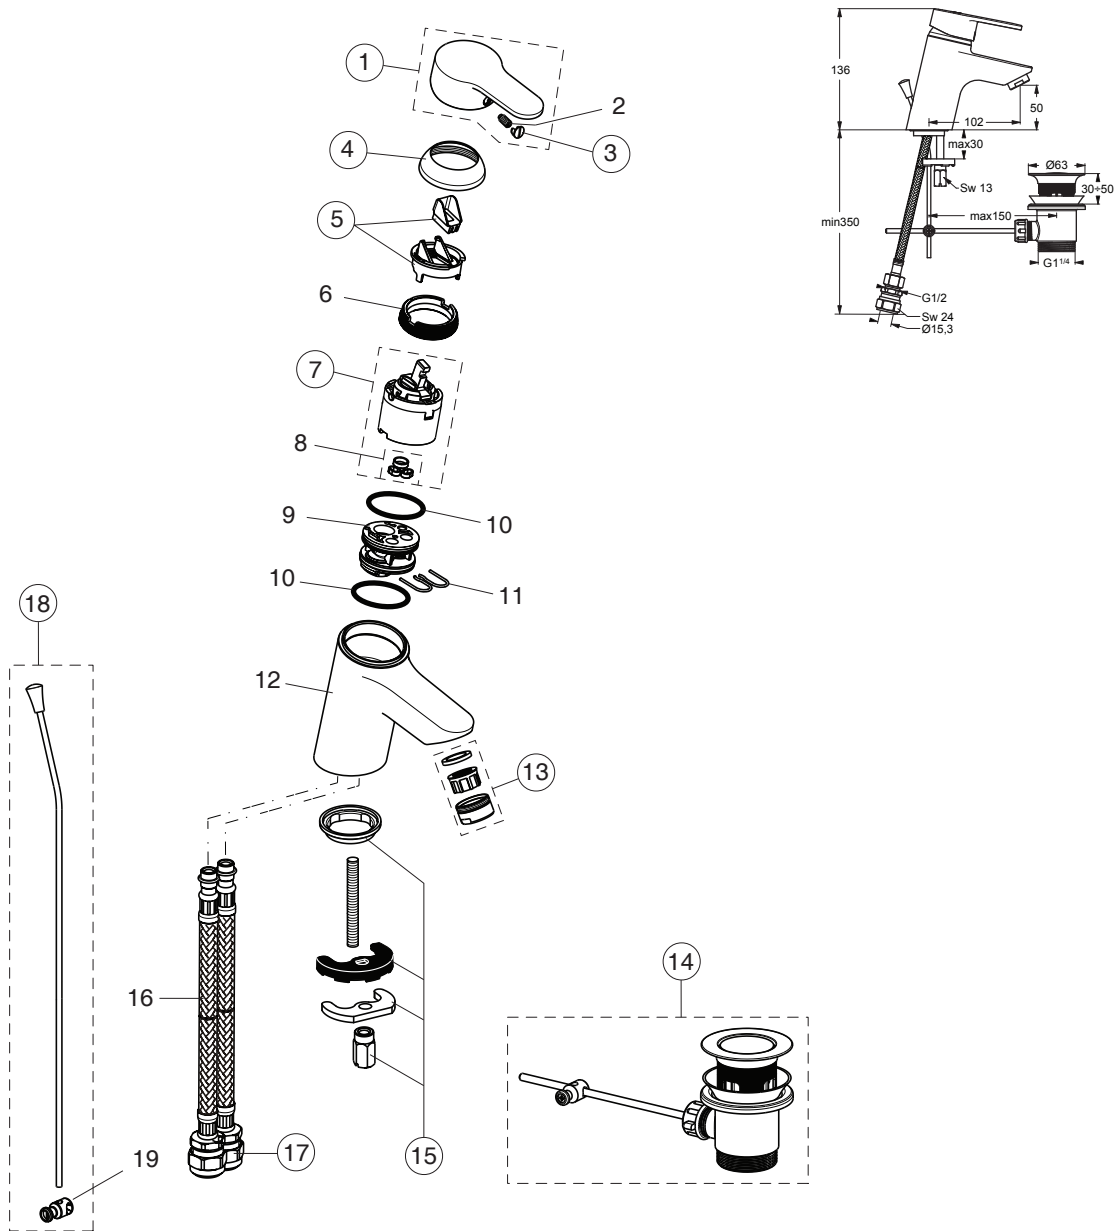

NATOS (B9678AA)

| Pos. | Signify | Spare parts-Nr. | Quantity | Pos. | Signify | Spare parts-Nr. | Quantity |
|------|-------------------------|-----------------|----------|------|-------------------------------|-----------------|----------|
| 1 | Lever,w/logo ISI | B960949AA | 1 Pcs. | 15 | Connecting set | A964520NU | 1 Set |
| 2 | Screw M5x10 | | 1 Pcs. | 16 | Flex hose F3/8, D10.5/L445 | | 2 Pcs. |
| 3 | Cap(Blue/Red) | A963054NU | 1 Pcs. | 17 | Connector-set | B960845NU | 1 Set |
| 4+6 | Cap | B960862AA | 1 Pcs. | 18 | Pull-up rod-compl. | B960691AA | 1 Set |
| 5 | Eco click set D40 | B960477NU | 1 Pcs. | 19 | Pop up waste shackle | | 1 Pcs. |
| 6 | Screw M43x1.5 M41x1.5 | | 1 Pcs. | | | | |
| 7 | Cartridge Ø40-high-flow | B960775NU | 1 Pcs. | | | | |
| 8 | O-Ring-set | | 1 Set | | | | |
| 9 | Manifold | | 1 Pcs. | | | | |
| 10 | O-Ring Ø35x2 | | 2 Pcs. | | | | |
| 11 | Clip | | 2 Pcs. | | | | |
| 12 | Body basin | | 1 Pcs. | | | | |
| 13 | Nozzle | A961625AA | 1 Pcs. | | | | |
| 14 | Pop-up ass. | S9636AA | 1 Pcs. | | | | |