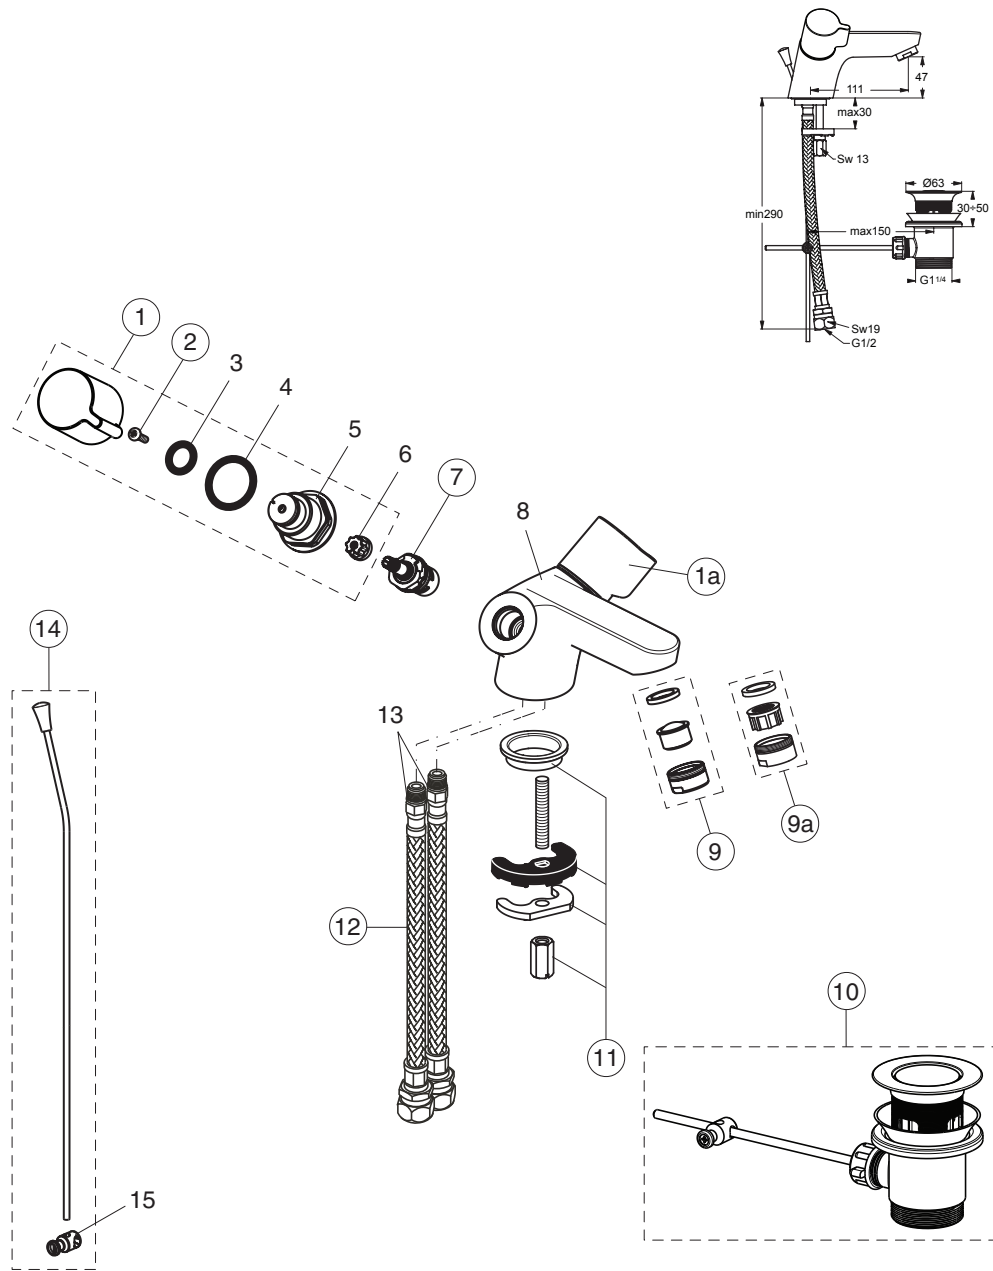

ALTO (B9673AA)

Pos.	Signify	Spare parts-Nr.	Quantity	Pos.	Signify	Spare parts-Nr.	Quantity
1	Handle, w/logo ISI-red	B960955AA	1 Set	9a	Reprise basin mixer nozzle	A961625AA	1 Pcs.
1a	Handle, w/logo ISI-blue	B960956AA	1 Set	10	Pop-up ass.	B960853AA	1 Pcs.
2	Screw M4x15	S961055NU	2 Pcs.	11	Connecting set	B960176NU	1 Set
3	O-Ring \varnothing 15.6x2.4		2 Pcs.	12	Flex hose M12/29mm, L300mm	S960172NU	2 Pcs.
4	O-Ring \varnothing 27.6x2.4		2 Pcs.	13	O-Ring \varnothing 10x2.5		2 Pcs.
5	Cover insert		2 Pcs.	14	Pull-up rod-compl.	B960691AA	1 Set
6	Insert-red and blue		2 Pcs.	15	Pop up waste shackle		1 Pcs.
7	Ceramic disc 1/2 90° a-cw open	B960953NU	1 Pcs.				
	Ceramic disc 1/2 90° c/w open	B960954NU	1 Pcs.				
8	Body basin		1 Pcs.				
9	Aerator M24x1-set-PCA ORANGE	B960754AA	1 Pcs.				