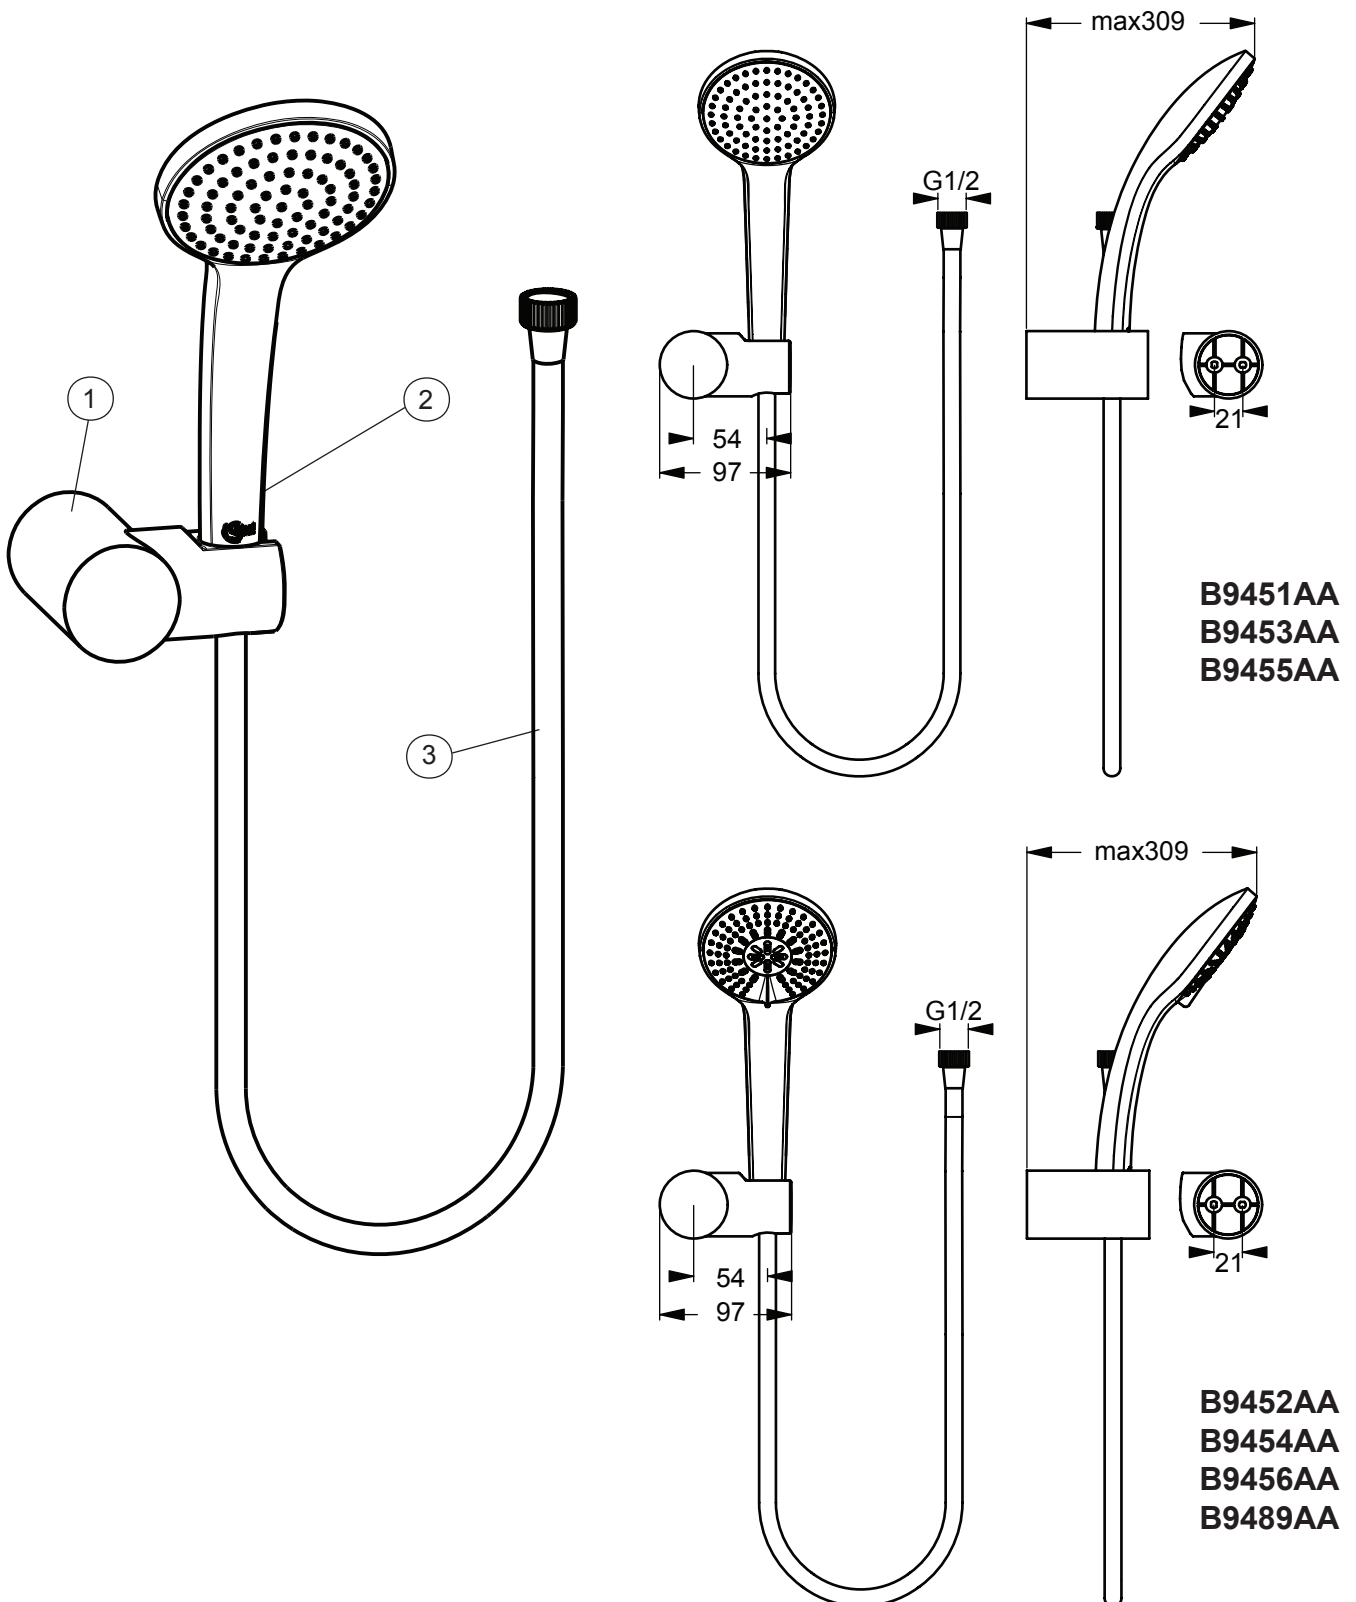

IDEALRAIN

(B9451AA, B9452AA, B9453AA, B9454AA,
B9455AA, B9456AA, B9489AA)

Pos.	Signify	Spare parts-Nr.	Quantity
1	Wall bracket swivel	B9468AA	1 Pcs.
2	Handspray 100mm 1F	B9402AA	1 Pcs. (B9451AA, B9453AA, B9455AA)
	Handspray 100mm 3F	B9403AA	1 Pcs. (B9452AA, B9454AA, B9456AA, B9489AA)
3	Sh.hose 1,25m IDEALFLEX	A3306AA	1 Pcs. (B9451AA, B9452AA)
	Sh.hose 1,5m double clenched	B960604AA	1 Pcs. (B9453AA, B9454AA)
	Sh.hose 1,75m IDEALFLEX	A4109AA	1 Pcs. (B9455AA, B9456AA)
	Sh.hose 1,80m G1/2	A963173NU	1 Pcs. (B9489AA)