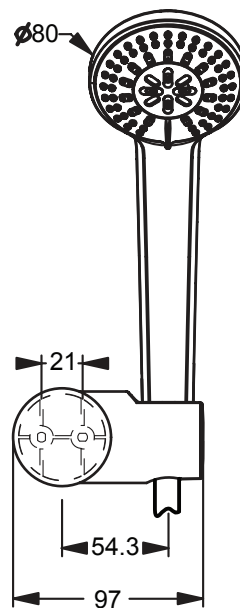

**B9449AA  
B9506AA**

**B9450AA  
B9507AA**

Pos.	Signify	Spare parts-Nr.	Quantity
1	Wall bracket swivel	B9468AA	1 Pcs.
2	Handspray 80mm 1F	B9400AA	1 Pcs. (B9449AA, B9506AA)
	Handspray 80mm 3F	B9401AA	1 Pcs. (B9450AA, B9507AA)
3	Sh.hose 1,25m IDEALFLEX	A3306AA	1 Pcs. (B9449AA, B9450AA)
	Sh.hose 1,5m double clenched	B960604AA	1 Pcs. (B9506AA, B9507AA)