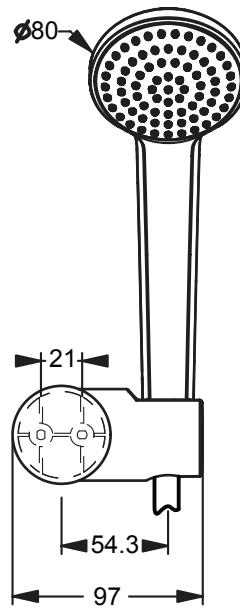

**B9449AA  
B9506AA**

**B9450AA  
B9507AA**

Pos.	Signify	Spare parts-Nr.	Quantity
1	Wall bracket swivel	B9468AA	1 Pcs.
2	Handspray 80mm 1F	B9400AA	1 Pcs. (B9449AA, B9506AA)
	Handspray 80mm 3F	B9401AA	1 Pcs. (B9450AA, B9507AA)
3	Sh.hose 1,25m IDEALFLEX	A3306AA	1 Pcs. (B9449AA, B9450AA)
	Sh.hose 1,5m double clenched	B960604AA	1 Pcs. (B9506AA, B9507AA)