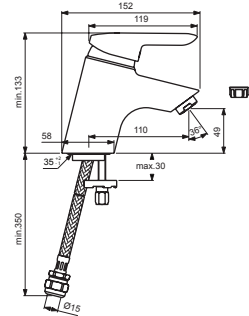

ROSITA (B9241AA)

Pos.	Signify	Spare parts-Nr.	Quantity	Pos.	Signify	Spare parts-Nr.	Quantity
1	Lever-w/logeo SOTTINI-compl.	B960702AA	1 Pcs.	13	Connecting set	B964894NU	1 Set
2	Screw M5x10		1 Pcs.	14	Flex hose G1/2-D10.5 L400mm		2 Pcs.
3	Cap(Blue/Red)	A963054NU	1 Pcs.	15	O-Ring Ø10x2.5		2 Pcs.
4	Rosette-compl.	B960276AA	1 Pcs.				
5	Volume stop	A860700NU	1 Pcs.				
6	Screw M4x62		3 Pcs.				
7	Cartridge Ø47mm	A960500NU	1 Pcs.				
8	O-Ring Ø44x2		2 Pcs.				
9	Manifold		1 Pcs.				
10	Clip		2 Pcs.				
11	Body basin		1 Pcs.				
12	Aerator M24x1-set	B960754AA	1 Pcs.				
12a	Flow straightener	A962713NU	1 Pcs.				