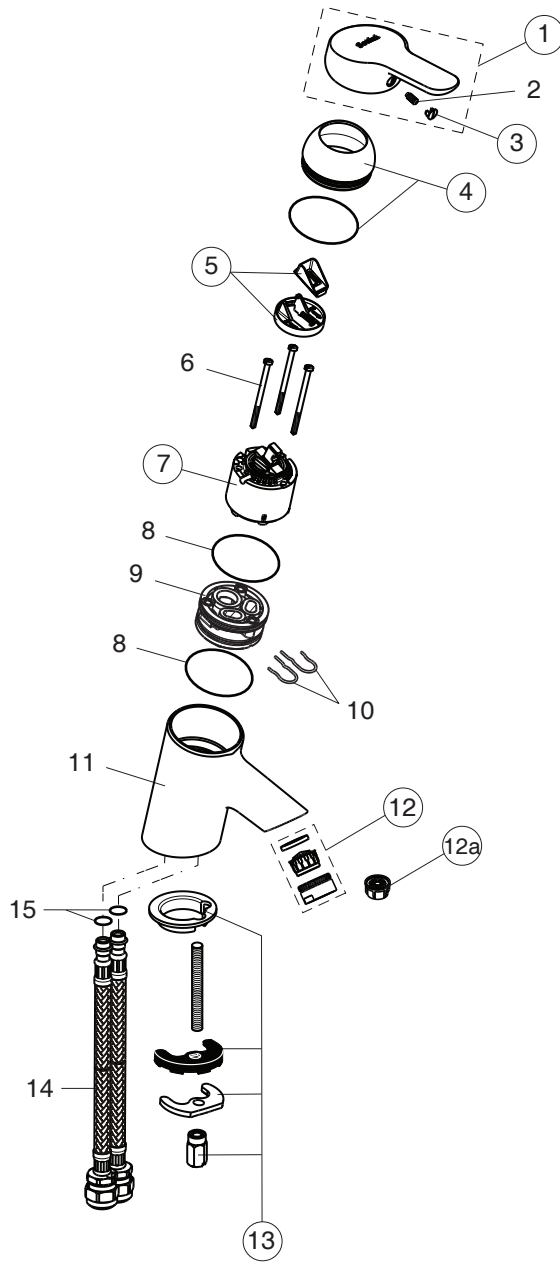

ROSITA (B9241AA)

Pos.	Signify	Spare parts-Nr.	Quantity	Pos.	Signify	Spare parts-Nr.	Quantity
1	Lever-w/logeo SOTTINI-compl.	B960702AA	1 Pcs.	13	Connecting set	B964894NU	1 Set
2	Screw M5x10		1 Pcs.	14	Flex hose G1/2-D10.5 L400mm		2 Pcs.
3	Cap(Blue/Red)	A963054NU	1 Pcs.	15	O-Ring Ø10x2.5		2 Pcs.
4	Rosette-compl.	B960276AA	1 Pcs.				
5	Volume stop	A860700NU	1 Pcs.				
6	Screw M4x62		3 Pcs.				
7	Cartridge Ø47mm	A960500NU	1 Pcs.				
8	O-Ring Ø44x2		2 Pcs.				
9	Manifold		1 Pcs.				
10	Clip		2 Pcs.				
11	Body basin		1 Pcs.				
12	Aerator M24x1-set	B960754AA	1 Pcs.				
12a	Flow straightener	A962713NU	1 Pcs.				