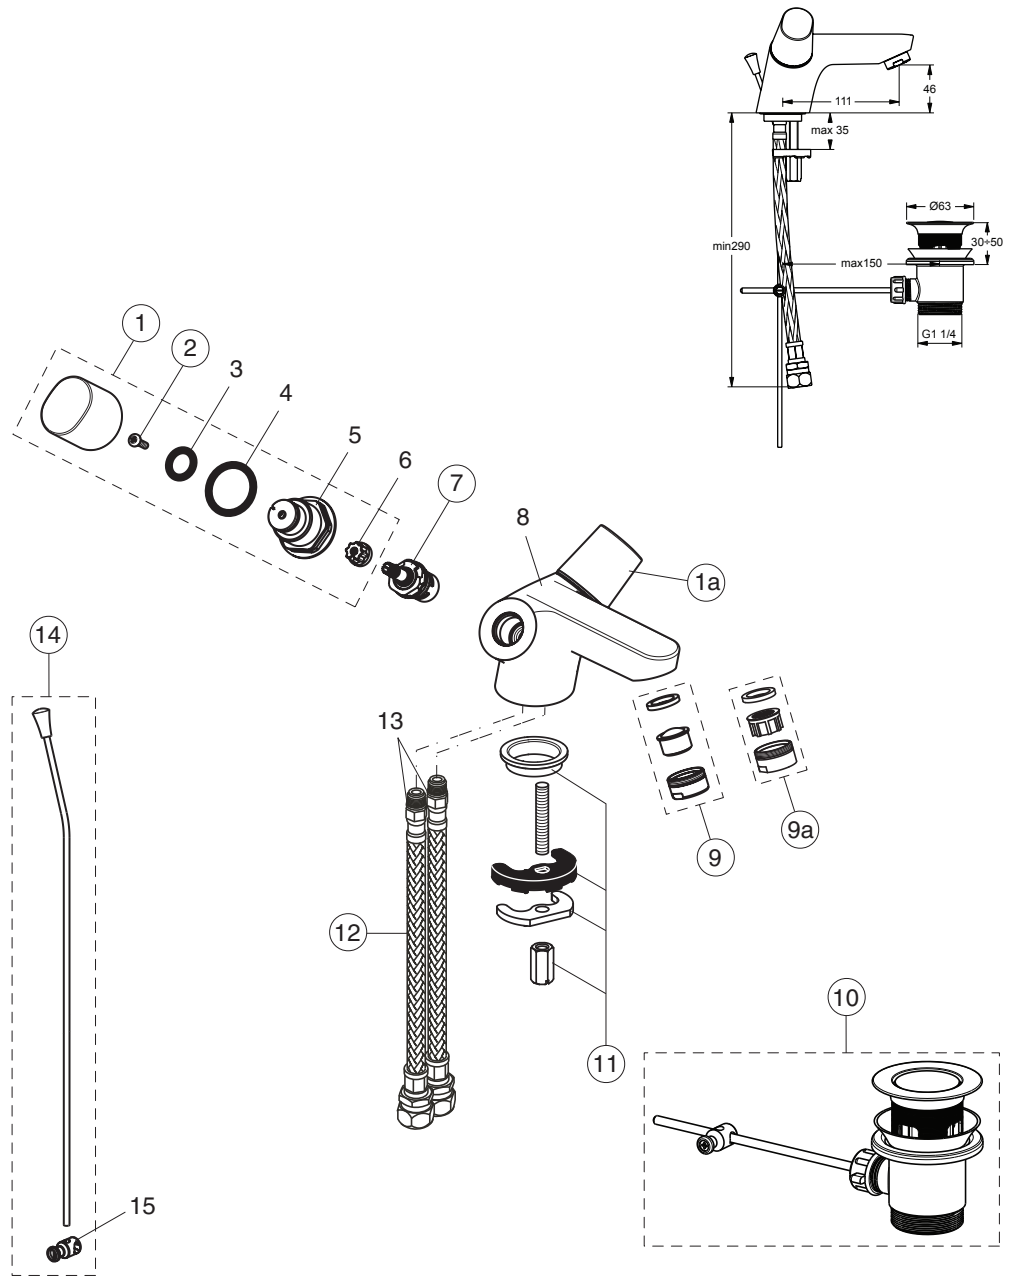

# ALTO (B8530AA)

Pos.	Signify	Spare parts-Nr.	Quantity	Pos.	Signify	Spare parts-Nr.	Quantity
1	Handle,w/logo ISI-red	B960757AA	1 Set	9a	Reprise basin mixer nozzle	A961625AA	1 Pcs.
1a	Handle,w/logo ISI-blue	B960758AA	1 Set	10	Pop-up ass.	B960853AA	1 Pcs.
2	Screw M4x15	S961055NU	2 Pcs.	11	Connecting set	B960176NU	1 Set
3	O-Ring $\varnothing$ 15.6x2.4		2 Pcs.	12	Flex hose M12/29mm, L300mm	S960172NU	2 Pcs.
4	O-Ring $\varnothing$ 27.6x2.4		2 Pcs.	13	O-Ring $\varnothing$ 10x2.5		2 Pcs.
5	Cover insert		2 Pcs.	14	Pull-up rod-compl.	B960691AA	1 Set
6	Insert-red and blue		2 Pcs.	15	Pop up waste shackle		1 Pcs.
7	1/2 se ceramic disc cart cl close	A963003NU	1 Pcs.				
	1/2 se ceramic disc cart a/cl close	A963004NU	1 Pcs.				
8	Body basin		1 Pcs.				
9	Aerator M24x1-set- PCA ORANGE	B960754AA	1 Pcs.				