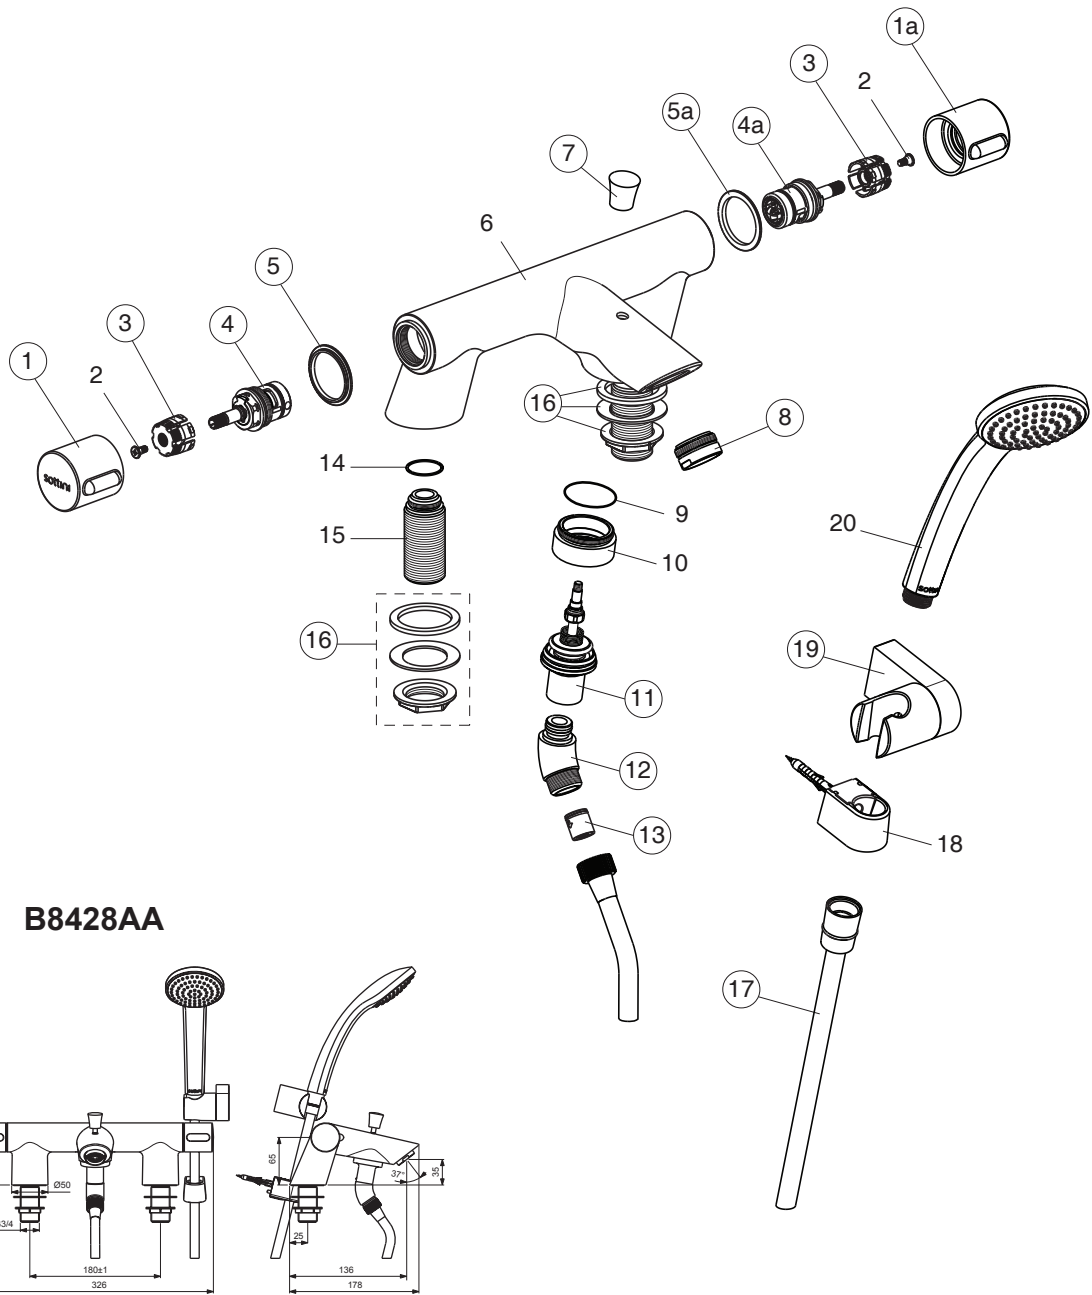

ROSITA

B8428AA

Pos.	Signify	Spare parts-Nr.	Quantity	Pos.	Signify	Spare parts-Nr.	Quantity
1	Handle,hot water	B960697AA	1 Pcs.	12	Elbow set	B960496AA	1 Pcs.
1a	Handle,cold water	B960698AA	1 Pcs.	13	Non return valve	B961346NU	1 Pcs.
2	Screw M4		2 Pcs.	14	Sealing washer 3/4"		2 Pcs.
3	Insert	A961659NU	1 Pcs.	15	Connector G3/4xG1/2		2 Pcs.
4	Ceramic disc 3/4 cl close	B960470NU	1 Pcs.	16	Connecting set	B960471NU	1 Set
4a	Ceramic disc 3/4 a/cl close	A961087NU	1 Pcs.	17	Flex.hose G1/2/1800mm	A963173NU	1 Pcs.
5	Indicator ring red	B960699NU	1 Pcs.	18	Wall fix		1 Pcs.
5a	Indicator ring blue	B960700NU	1 Pcs.	19	Wall bracket	B960925AA	1 Pcs.
6	Body bath/shower filler		1 Pcs.	20	Handspray 1F,80mm,w/logo		1 Pcs.
7	Diverter knob	B960514AA	1 Pcs.				
8	Flow straightener M28x1	A960460AA	1 Pcs.				
9	O-Ring Ø31.47x1.78		1 Pcs.				
10	Nipple M36x1/M34x1.5		1 Pcs.				
11	Diverter set	B960495AA	1 Set				