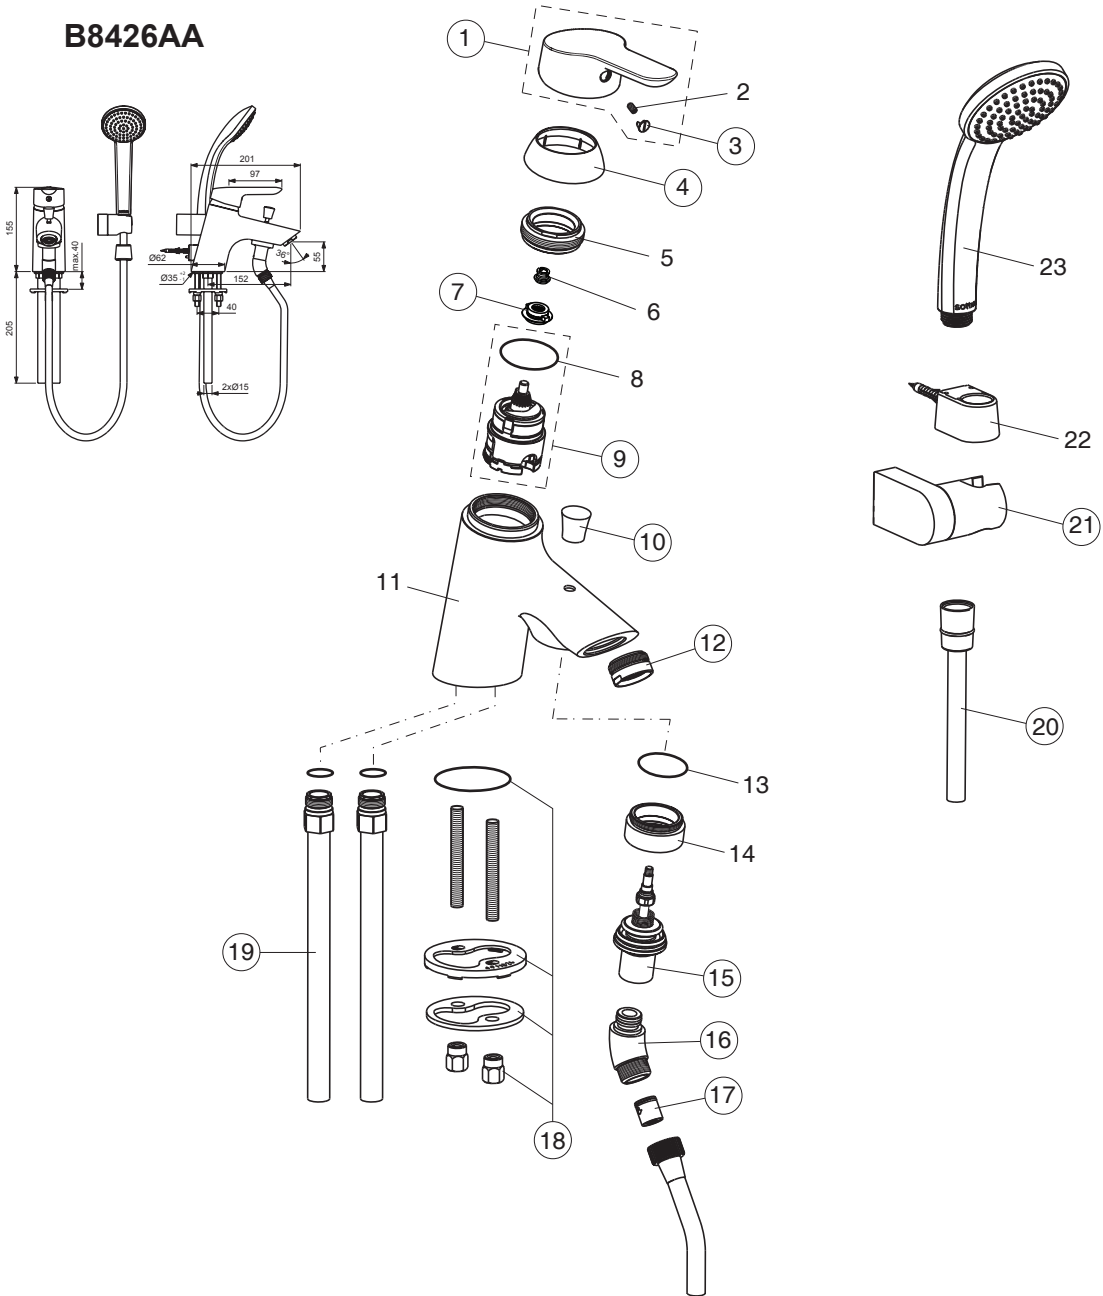

# ROSITA

## B8426AA

Pos.	Signify	Spare parts-Nr.	Quantity	Pos.	Signify	Spare parts-Nr.	Quantity
1	Lever,w/logo-compl.	B960701AA	1 Pcs.	15	Divertor set	B960495AA	1 Set
2	Screw M4x8	B960491NU	1 Pcs.	16	Elbow set	B960496AA	1 Pcs.
3	Cap(Blue/Red)	A963054NU	1 Pcs.	17	Non return valve	B961346NU	1 Pcs.
4	Cap	B960493AA	1 Pcs.	18	Connecting set	B960492NU	1 Set
5	Screw M43x1.5		1 Pcs.	19	Pipe Ø15-M18x1	A960133NU	1 Pcs.
6	Insert M6		1 Pcs.	20	Flex.hose G1/2/1800mm	A963173NU	1 Pcs.
7	Insert	A960034NU	1 Pcs.	21	Wall bracket	B960925AA	1 Pcs.
8	O-Ring Ø35x3.2		1 Pcs.	22	Wall fix		1 Pcs.
9	Cartridge 40mm-high flow	A960145NU	1 Pcs.	23	Handspray 1F,80mm,w/logo		1 Pcs.
10	Diverter knob	B960514AA	1 Pcs.				
11	Body bath/shower, RM		1 Pcs.				
12	Flow straightener M28x1	A960460AA	1 Pcs.				
13	O-Ring Ø31.47x1.78		1 Pcs.				
14	Nipple M36x1/M34x1.5		1 Pcs.				