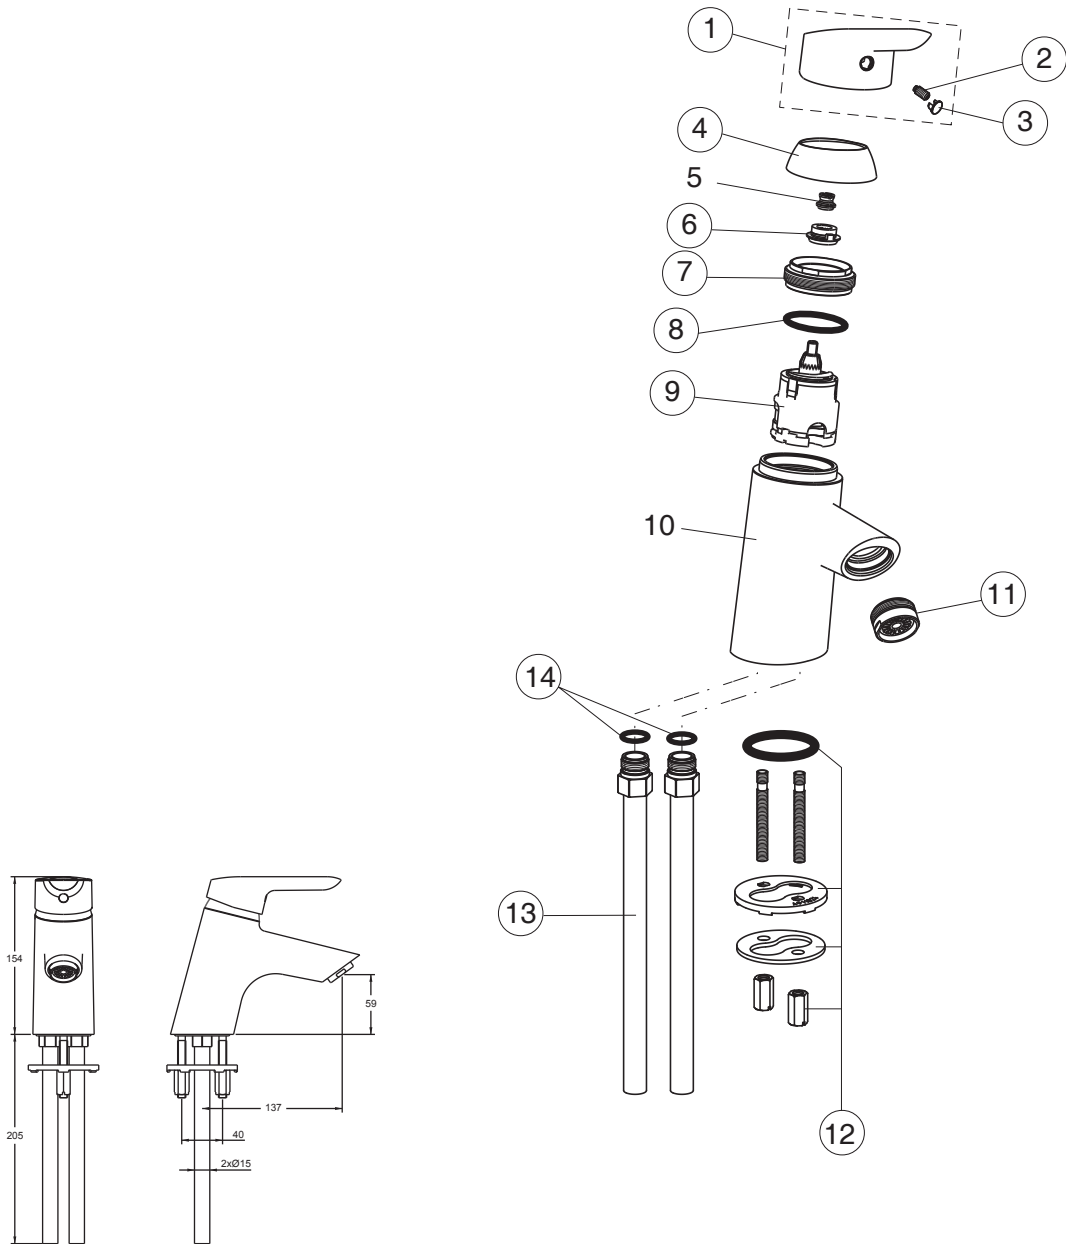

ROSITA (B8425AA)

Pos.	Signify	Spare parts-Nr.	Quantity	Pos.	Signify	Spare parts-Nr.	Quantity
1	Lever,w/logo SOTTINI- mport D40	B960701AA	1 Pcs.	13	Soldered asm.Ø15	A960133NU	1 Pcs.
2	Screw M4x8	B960491NU	1 Pcs.	14	O-RingØ15.6x1.78	A961182NU	2 Pcs.
3	Cap(Blue/Red)	A963054NU	1 Pcs.				
4	Cap	B960493AA	1 Pcs.				
5	Insert M6	A960034NU	1 Pcs.				
6	Insert	A960034NU	1 Pcs.				
7	Multiport locking ring	A963022NU	1 Pcs.				
8	O-Ring Ø 35x3.2	A962715NU	1 Pcs.				
9	Multiport cartridge 40 high flow	A960145NU	1 Pcs.				
10	Body bath filler,RM		1 Pcs.				
11	Flow straightener M28x1	A960460AA	1 Pcs.				
12	Connecting set	B960492NU	1 Set				