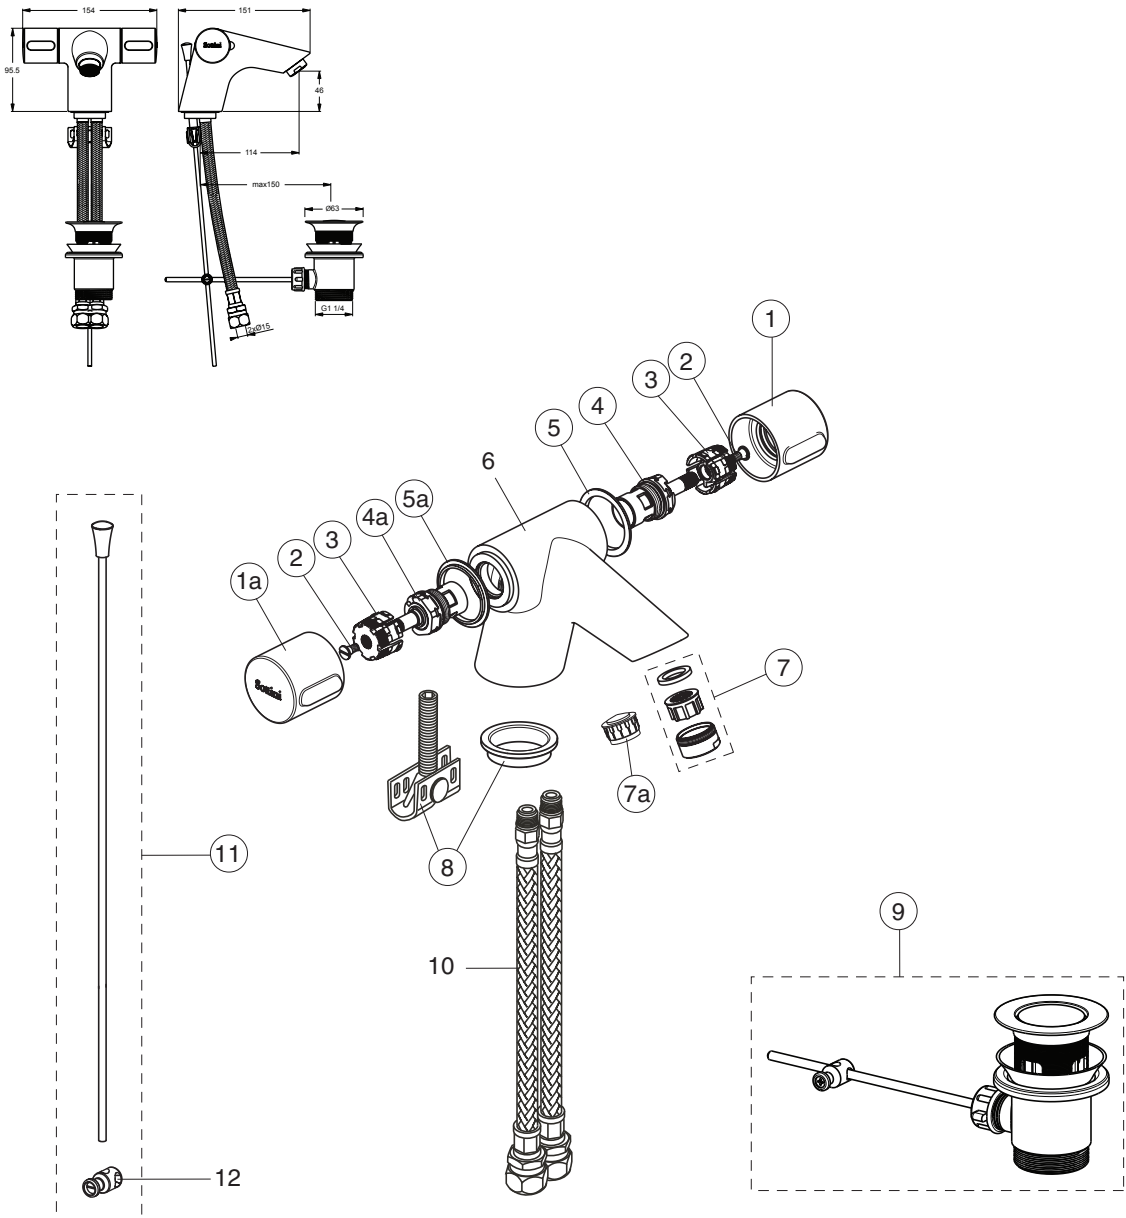

# ROSITA (B8421AA)

Pos.	Signify	Spare parts-Nr.	Quantity	Pos.	Signify	Spare parts-Nr.	Quantity
1	Handle,cold water-SOTTINI	B960698AA	1 Pcs.	7	Aerator M24x1-set-PCA ORANGE	B960754AA	1 Pcs.
1a	Handle,hot water-SOTTINI	B960697AA	1 Pcs.	7a	Flow straightener M22/M24 housings	A962713NU	1 Pcs.
2	Screw M4	A961780NU	1 Pcs.	8	Acad 1H bas/bid	B960703NU	1 Pcs.
3	Handle carrier decora	A961659NU	1 Pcs.	9	Pop-up ass.	B960853AA	1 Pcs.
4	1/2 se ceramic disc cart a/cl close	A963004NU	1 Pcs.	10	Flexible hose L300 M12/29mm		1 Pcs.
4a	1/2 se ceramic disc cart cl close	A963003NU	1 Pcs.	11	Pull-up rod-compl.	B964883AA	1 Pcs.
5	Indicator ring blue	B960700NU	1 Pcs.	12	Pop up waste shackle		1 Pcs.
5a	Indicator ring red	B960699NU	1 Pcs.				
6	Body washbasin		1 Pcs.				