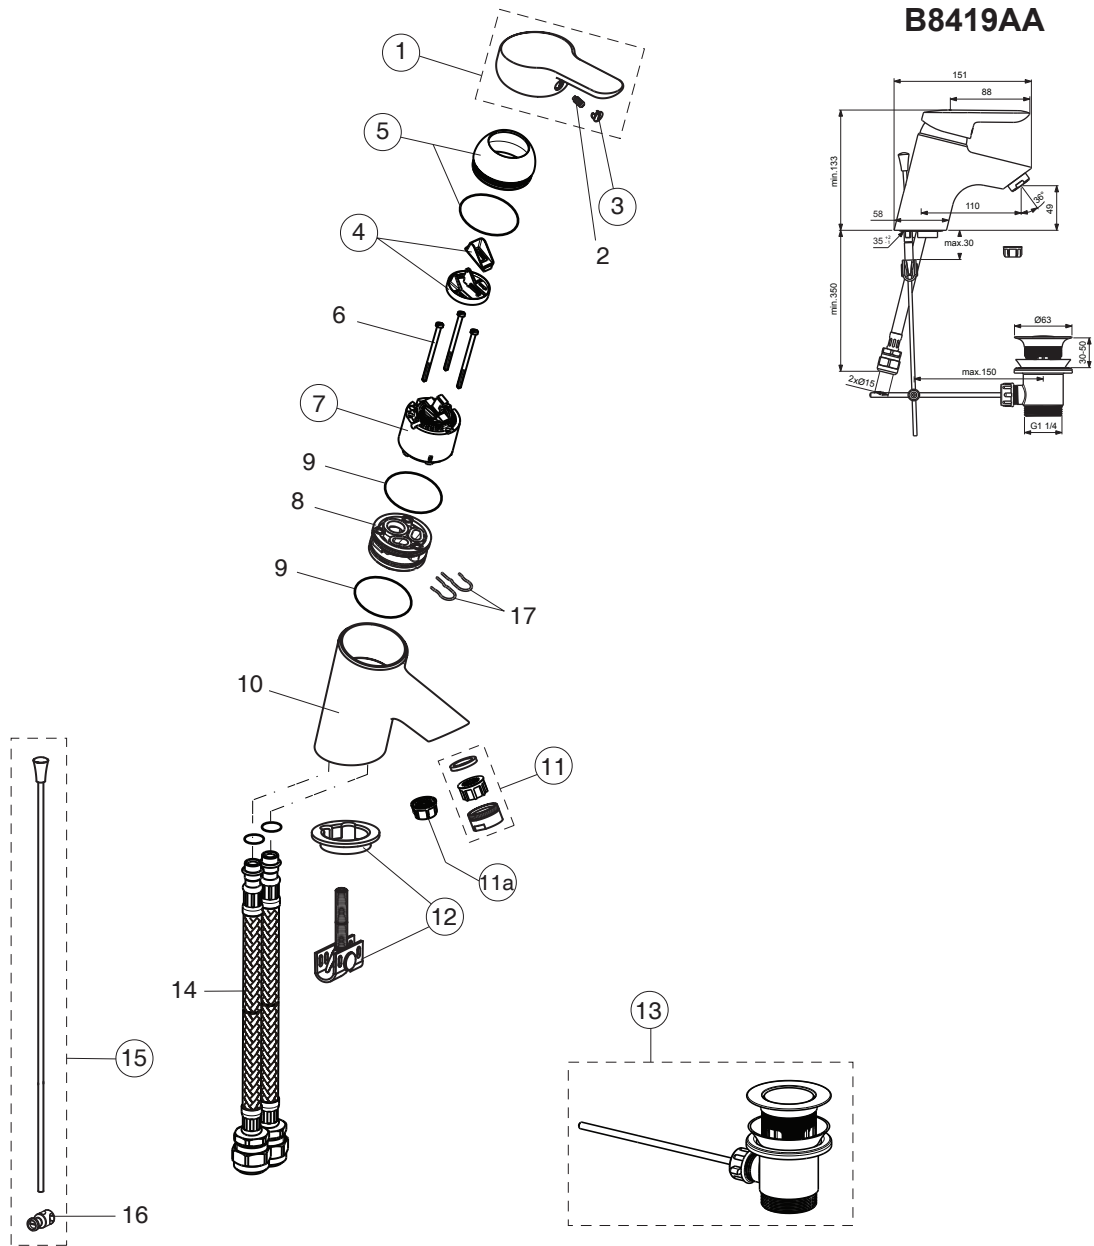

ROSITA

Pos.	Signify	Spare parts-Nr.	Quantity	Pos.	Signify	Spare parts-Nr.	Quantity
1	Lever,w/logo-compl.	B960702AA	1 Pcs.	12	Acad 1H bas/bid	B960186NU	1 Pcs.
2	Screw M5x10	A963054NU	1 Pcs.	13	Pop-up ass.	B960853AA	1 Pcs.
3	Cap(Blue/Red)	A860700NU	1 Pcs.	14	Flex hose G1/2-D10.5 L400mm		2 Pcs.
4	Volume stop	A960500NU	1 Pcs.	15	Pull-up rod-compl.	B964883AA	1 Pcs.
5	Rosette-compl.		1 Pcs.	16	Pop up waste shackle		1 Pcs.
6	Screw M4x62		3 Pcs.	17	Clip		2 Pcs.
7	Cartridge Ø47mm		1 Pcs.				
8	Manifold		1 Pcs.				
9	O-Ring Ø44x2		2 Pcs.				
10	Body basin,top fix		1 Pcs.				
11	Aerator M24x1-set-PCA ORANGE	B960754AA	1 Pcs.				
11a	Flow straightener M22/M24 housings	A962713NU	1 Pcs.				