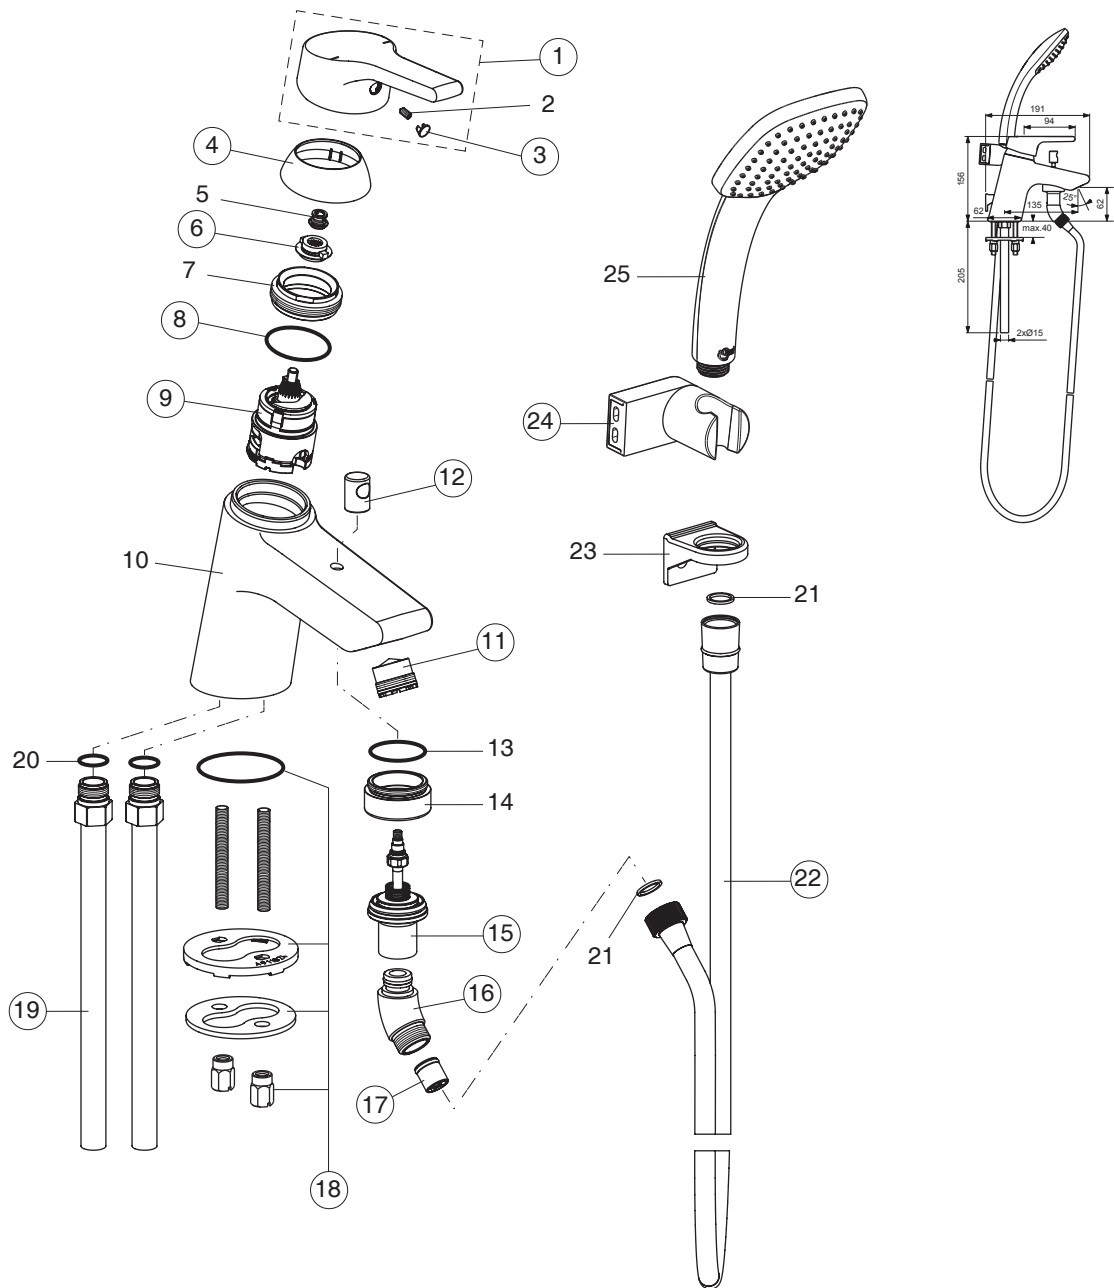

ACTIVE (B8078AA)

Pos.	Signify	Spare parts-Nr.	Quantity	Pos.	Signify	Spare parts-Nr.	Quantity
1	Lever(multiport), w/logo ISI-compl.	B960675AA	1 Pcs.	12	Pull knob	B960494AA	1 Pcs.
2	Screw M4x8		1 Pcs.	13	O-Ring \varnothing 31.47x1.778		1 Pcs.
3	Cap decorative	B960473AA	1 Pcs.	14	Nipple M36x1/M34x1.5		1 Pcs.
4	Cap	B960493AA	1 Pcs.	15	Divertor set	B960495AA	1 Set
5	Insert M6		1 Pcs.	16	Elbow set	B960496AA	1 Pcs.
6	Insert	A960034NU	1 Pcs.	17	Non return valve	A962594NU	2 Pcs.
7	Screw M43x1.5		1 Pcs.	18	Connecting set	B960492NU	1 Set
8	O-Ring \varnothing 35x3.2	A962715NU	1 Pcs.	19	Soldered asm. \varnothing 15	A960133NU	1 Pcs.
9	Multiport cartridge 40 high flow	A960145NU	1 Pcs.	20	O-Ring \varnothing 15.6x1.78		2 Pcs.
10	Body bath/shower, RM		1 Pcs.	21	Fiberring \varnothing 16x13x1.5		2 Pcs.
11	Flowstraitener cache M24x1	A960412NU	1 Pcs.	22	Flex.hose G1/2/1800mm	A963173NU	1 Pcs.
				23	Shower hose bracket		1 Pcs.
				24	Wall bracket	B960925AA	1 Pcs.
				25	Handspray, 1F, 100mm		1 Pcs.