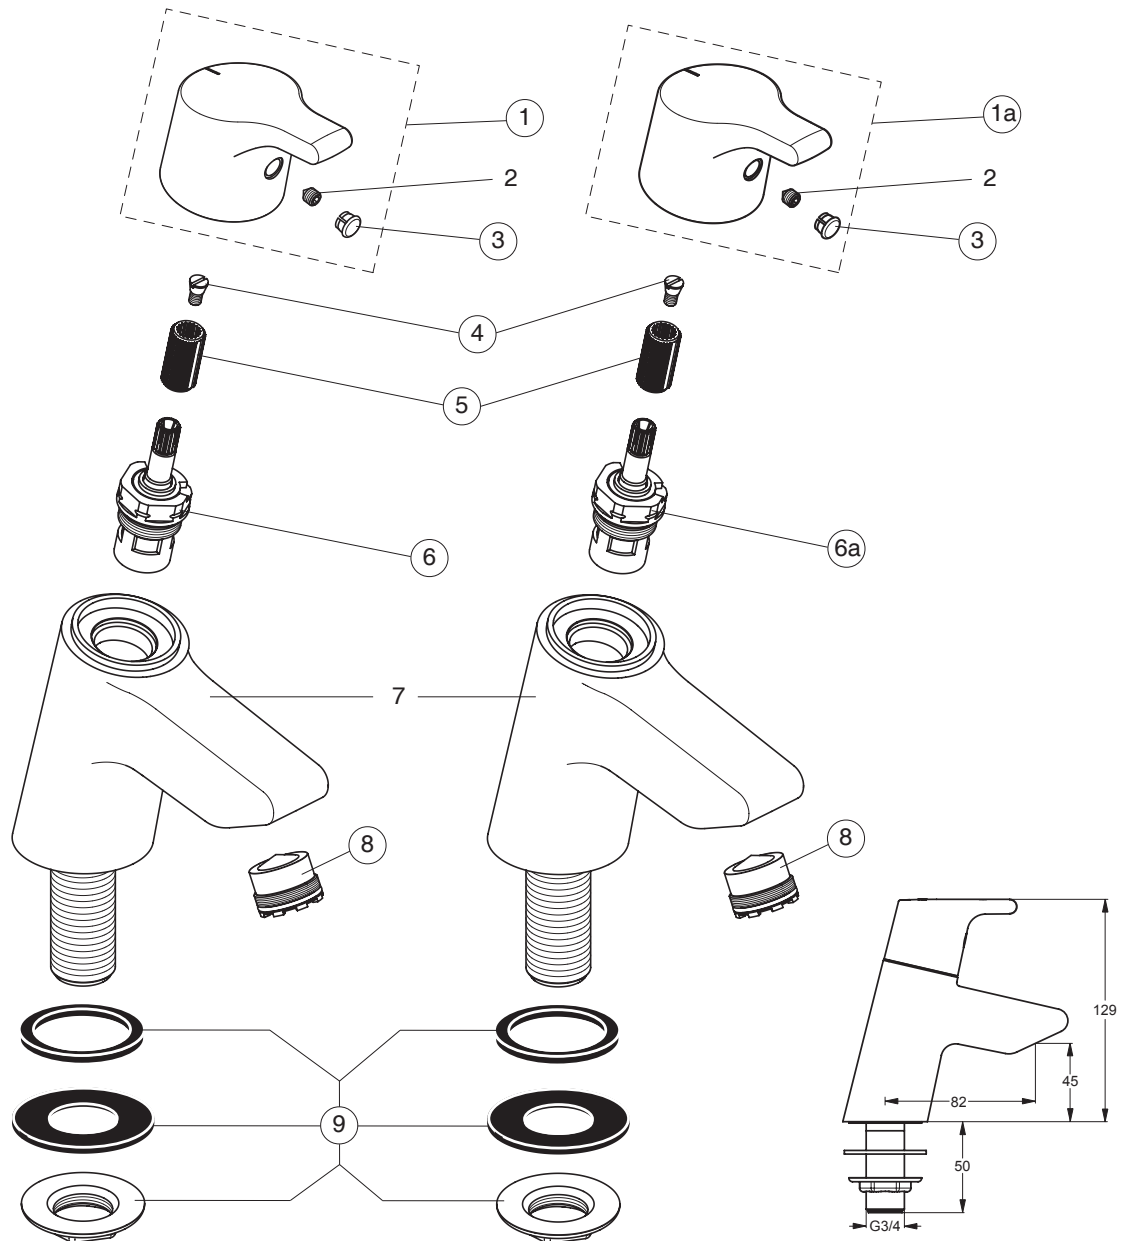

ACTIVE (B8076AA)

Pos.	Signify	Spare parts-Nr.	Quantity	Pos.	Signify	Spare parts-Nr.	Quantity
1	Lever,w/logo ISI-compl. (Red)	B960677AA	1 Pcs.	8	Flowstraitener cache junior M21.5x1	A960191NU	1 Pcs.
1a	Lever,w/logo ISI-compl. (Blue)	B960676AA	1 Pcs.	9	Connecting set	B960471NU	1 Set
2	Screw M5x6		2 Pcs.				
3	Button	A961157AA	1 Pcs.				
4	Screw M4	A961337NU	1 Pcs.				
5	Griff-insert	A963196NU	1 Pcs.				
6	3/4 se ceramic disc cart a/cl close lofr	A961087NU	1 Pcs.				
6a	3/4 se ceramic disc cart cl close lofric	B960470NU	1 Pcs.				
7	Body pillar tap 3/4		1 Pcs.				