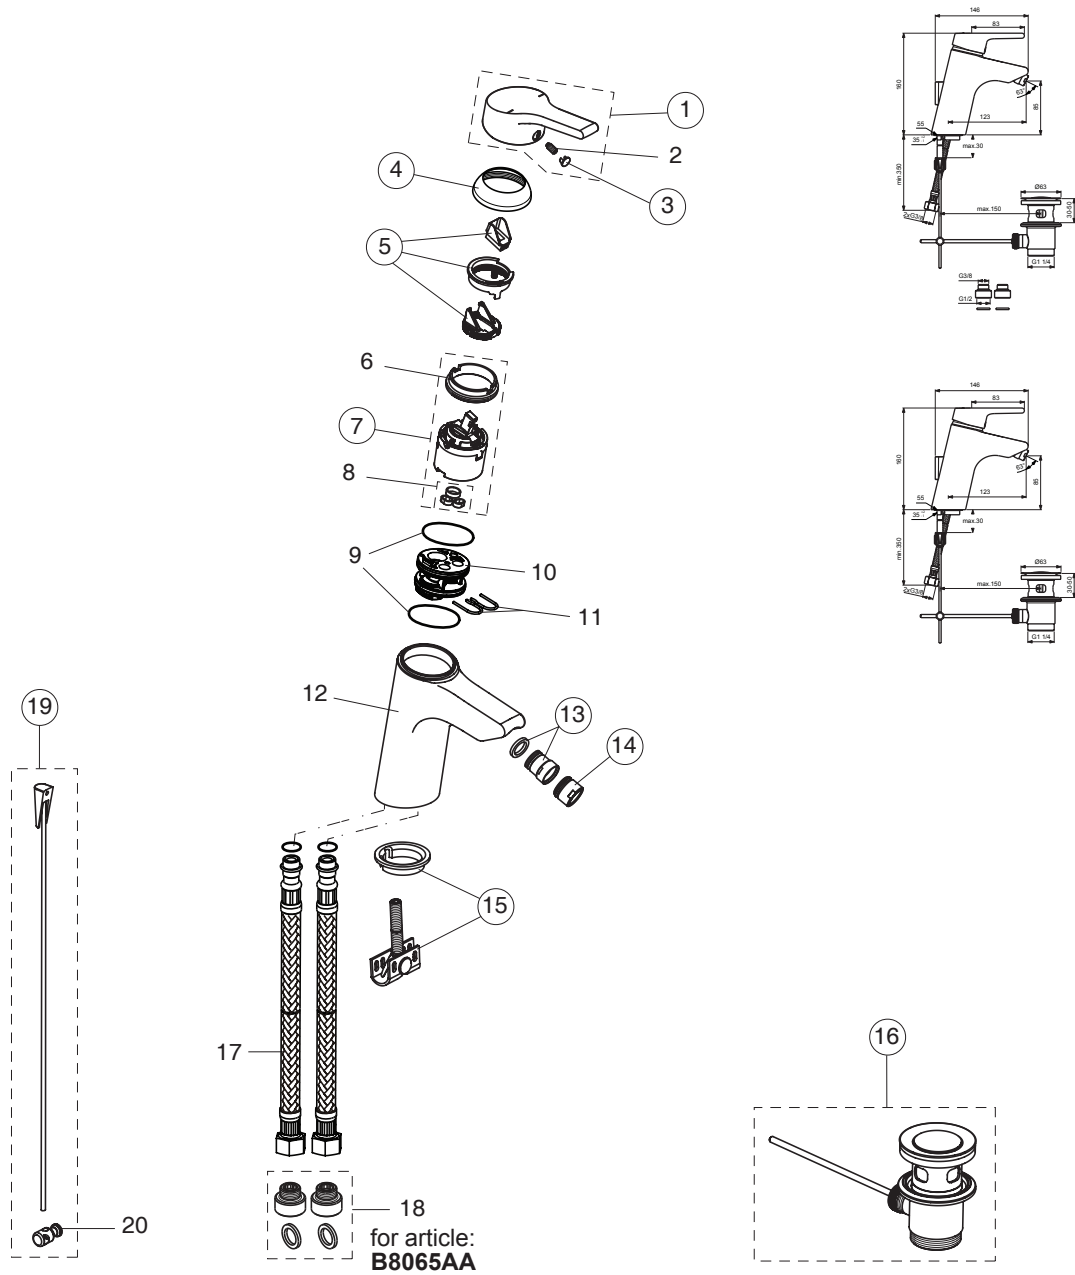

ACTIVE (B8064AA;B8065AA;B8664AA)

Pos.	Signify	Spare parts-Nr.	Quantity	Pos.	Signify	Spare parts-Nr.	Quantity
1	Lever,w/logo ISI-compl.	B960673AA	1 Pcs.	14	Aerator M18x1	B964902AA	1 Pcs.
2	Screw M5x10		1 Pcs.	15	Connecting set	A960949NU	1 Set
3	Cap decorative	B960473AA	1 Pcs.	16	Pop-up drain ass.	A962991AA	1 Pcs.
4+6	Cap	B960862AA	1 Pcs.	17	Flex hose F3/8-D10.5 L445mm		2 Pcs.
5	Eco click set D40	B960477NU	1 Pcs.	18	Nipple G 3/8-G 1/2-compl.		1 Set
6	Screw M43x1.5 M41x1.5		1 Pcs.	19	Pull-up rod-compl.	B960479AA	1 Set
7	Cartridge Ø40mm	B960863NU	1 Pcs.	20	Pop up waste shackle		1 Pcs.
8	O-Ring-set		1 Set				
9	O-Ring Ø35x2		2 Pcs.				
10	Manifold		1 Pcs.				
11	Clip		2 Pcs.				
12	Body bidet		1 Pcs.				
13	Swivel adaptor for alchemy mono bidet	A960019AA	1 Pcs.				