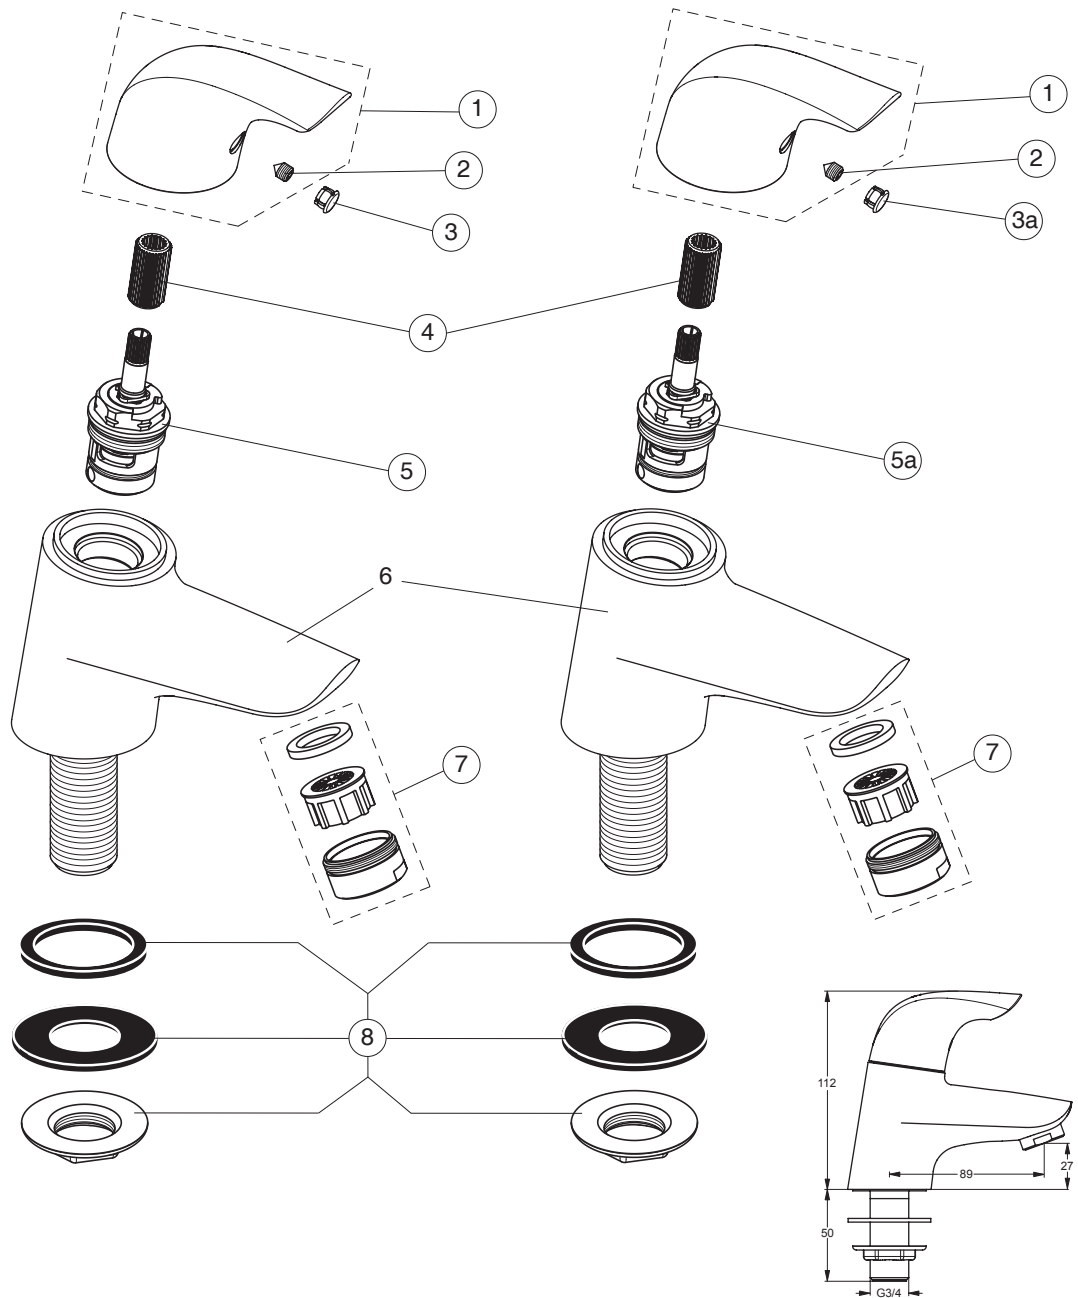

CERAPLAN NEW (B7885AA)

| Pos. | Signify | Spare parts-Nr. | Quantity | Pos. | Signify | Spare parts-Nr. | Quantity |
|------|--|-----------------|----------|------|---------|-----------------|----------|
| 1 | Lever small, w/logo ISI-compl. | B960817AA | 1 Pcs. | | | | |
| 2 | Screw M5x6 | A963667NU | 1 Pcs. | | | | |
| 3 | Button(Red) | B960516NU | 1 Pcs. | | | | |
| 3a | Button(Blue) | B960517NU | 1 Pcs. | | | | |
| 4 | Griff-insert | A963196NU | 1 Pcs. | | | | |
| 5 | 3/4 se ceramic disc cart a/cl close lofr | A961087NU | 1 Pcs. | | | | |
| 5a | 3/4 se ceramic disc cart cl close lofric | B960470NU | 1 Pcs. | | | | |
| 6 | Body pillar tap 3/4 | | 2 Pcs. | | | | |
| 7 | Reprise basin mixer nozzle | A961625AA | 2 Pcs. | | | | |
| 8 | Connecting set | B960471NU | 1 Set | | | | |