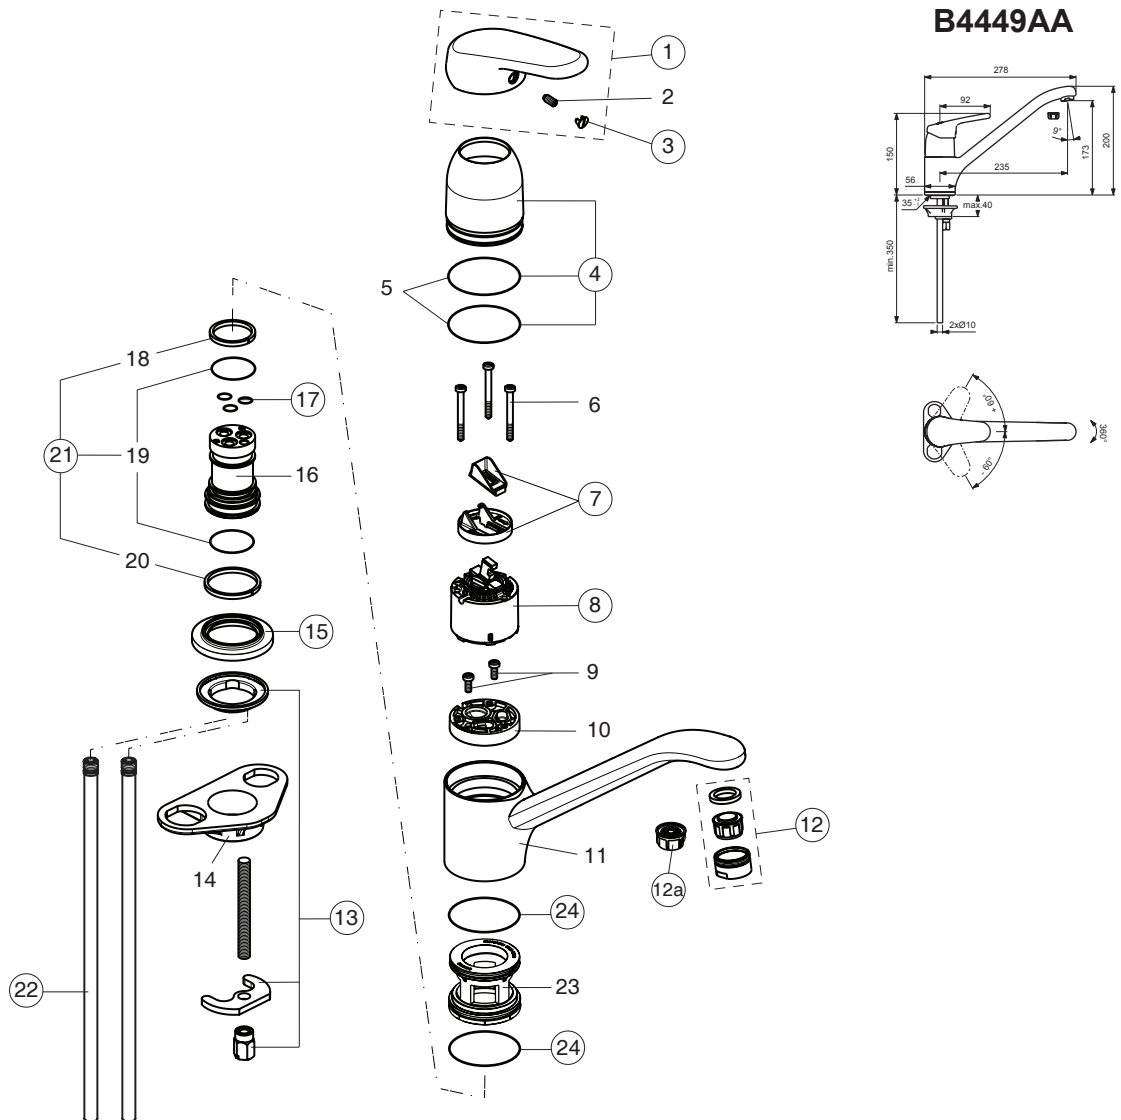

# SANDRINGHAM SL

Pos.	Signify	Spare parts-Nr	Quantity	Pos.	Signify	Spare parts-Nr	Quantity
1	Lever,w/logo-compl.	B960345AA	1 Pcs.	20	Gleitring 34.6-38.9-3		1 Pcs.
2	Screw M5x10		1 Pcs.	21	Service kit spout	B960231NU	1 Set
3	Cap(Blue/Red)	B960426NU	1 Pcs.	22	Pipe w/nipple M10	B960459AT	1 Pcs.
4	Rosette for sink-compl.	B960247AA	1 Set	23	Bushing for kitchen		1 Pcs.
5	O-Ring Ø40x1		2 Pcs.	24	O-Ring Ø44x2	A961338NU	2 Pcs.
6	Screw M4x41.7		3 Pcs.				
7	Volume stop	A860700NU	1 Pcs.				
8	Cartridge Ø47mm,USA	A961953NU	10 Pcs.				
9	Oval-head screw M4x10		2 Pcs.				
10	Adapter		1 Pcs.				
11	Body kitchen		1 Pcs.				
12	Aerator M24x1-set	B960754AA	1 Pcs.				
12a	Flow straightener M22/M24	A962713NU	1 Pcs.				
13	Connecting set	B960232NU	1 Set				
14	U plate support bracket fixing kit		1 Pcs.				
15	Brass rosette	B960440AA	1 Pcs.				
16	Manifold M10x1		1 Pcs.				
17	O-Ring Ø7x2	B960230NU	3 Pcs.				
18	Gleitring 27.3-31.7-3		1 Pcs.				
19	O-Ring Ø26.64x2.62		2 Pcs.				