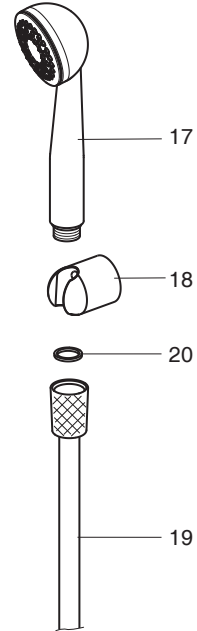

CERAPLAN NEW

B0558AA
B3699AA
B8522AA

B4527AA

Pos.	Signify	Spare parts-Nr.	Quantity	Pos.	Signify	Spare parts-Nr.	Quantity
1	Lever,w/logo ISI-compl.	B960704AA	1 Pcs.	14	Nipple M19x1.5LH		2 Pcs.
	Lever,w/logo-BGFG-compl.	B960512AA	1 Pcs.	15	O-Ring Ø15.6x1.78		2 Pcs.
2	Screw M5x10		1 Pcs.	16	Coupling nut		2 Pcs.
3	Cap(Blue/Red)	A963054NU	1 Pcs.	17	Shower Tosca 1F,w/logo ISI		1 Pcs.
4	Cap	A964525AA	1 Pcs.	18	Wall bracket fixed NIKLES		1 Pcs.
5	Volume stop	A860700NU	1 Pcs.	19	Metal hose,L1500,double clenched		1 Pcs.
6	Screw M4x39		3 Pcs.	20	Fiberring Ø16x13x1.5		2 Pcs.
7	Cartridge Ø47mm	A960500NU	1 Pcs.				
8	Body shower		1 Pcs.				
9	Non return valve	A962594NU	2 Pcs.				
10	S-connection compl.		2 Pcs.				
11	S-connector G3/4		2 Pcs.				
12	Rosette	A963489AA	1 Pcs.				
13	Fibre washer		2 Pcs.				