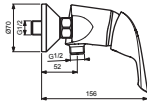

CERAPLAN NEW

B0558AA
B3699AA
B8522AA

B4527AA

Pos.	Signify	Spare parts-Nr.	Quantity	Pos.	Signify	Spare parts-Nr.	Quantity
1	Lever,w/logo ISI-compl.	B960704AA	1 Pcs.	14	Nipple M19x1.5LH		2 Pcs.
	Lever,w/logo-BGFG-compl.	B960512AA	1 Pcs.	15	O-Ring Ø15.6x1.78		2 Pcs.
2	Screw M5x10		1 Pcs.	16	Coupling nut		2 Pcs.
3	Cap(Blue/Red)	A963054NU	1 Pcs.	17	Shower Tosca 1F,w/logo ISI		1 Pcs.
4	Cap	A964525AA	1 Pcs.	18	Wall bracket fixed NIKLES		1 Pcs.
5	Volume stop	A860700NU	1 Pcs.	19	Metal hose,L1500,double clenched		1 Pcs.
6	Screw M4x39		3 Pcs.	20	Fiberring Ø16x13x1.5		2 Pcs.
7	Cartridge Ø47mm	A960500NU	1 Pcs.				
8	Body shower		1 Pcs.				
9	Non return valve	A962594NU	2 Pcs.				
10	S-connection compl.		2 Pcs.				
11	S-connector G3/4		2 Pcs.				
12	Rosette	A963489AA	1 Pcs.				
13	Fibre washer		2 Pcs.				