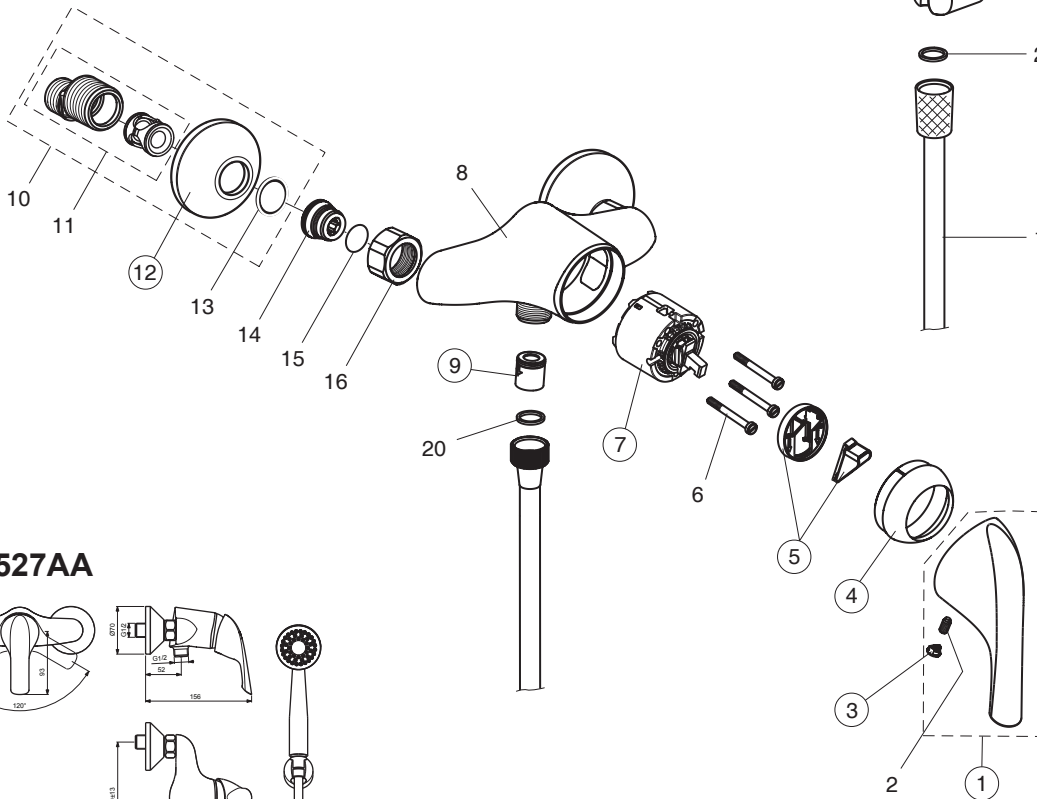

CERAPLAN NEW

B0558AA
B3699AA
B8522AA

B4527AA

Pos.	Signify	Spare parts-Nr.	Quantity	Pos.	Signify	Spare parts-Nr.	Quantity
1	Lever,w/logo ISI-compl.	B960704AA	1 Pcs.	14	Nipple M19x1.5LH		2 Pcs.
	Lever,w/logo-BGFG-compl.	B960512AA	1 Pcs.	15	O-Ring Ø15.6x1.78		2 Pcs.
2	Screw M5x10		1 Pcs.	16	Coupling nut		2 Pcs.
3	Cap(Blue/Red)	A963054NU	1 Pcs.	17	Shower Tosca 1F,w/logo ISI		1 Pcs.
4	Cap	A964525AA	1 Pcs.	18	Wall bracket fixed NIKLES		1 Pcs.
5	Volume stop	A860700NU	1 Pcs.	19	Metal hose,L1500,double clenched		1 Pcs.
6	Screw M4x39		3 Pcs.	20	Fiberring Ø16x13x1.5		2 Pcs.
7	Cartridge Ø47mm	A960500NU	1 Pcs.				
8	Body shower		1 Pcs.				
9	Non return valve	A962594NU	2 Pcs.				
10	S-connection compl.		2 Pcs.				
11	S-connector G3/4		2 Pcs.				
12	Rosette	A963489AA	1 Pcs.				
13	Fibre washer		2 Pcs.				