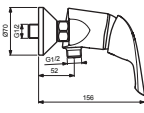

CERAPLAN NEW

B0558AA
B3699AA
B8522AA

B4527AA

Pos.	Signify	Spare parts-Nr.	Quantity	Pos.	Signify	Spare parts-Nr.	Quantity
1	Lever,w/logo ISI-compl.	B960704AA	1 Pcs.	14	Nipple M19x1.5LH		2 Pcs.
	Lever,w/logo-BGFG-compl.	B960512AA	1 Pcs.	15	O-Ring Ø15.6x1.78		2 Pcs.
2	Screw M5x10		1 Pcs.	16	Coupling nut		2 Pcs.
3	Cap(Blue/Red)	A963054NU	1 Pcs.	17	Shower Tosca 1F,w/logo ISI		1 Pcs.
4	Cap	A964525AA	1 Pcs.	18	Wall bracket fixed NIKLES		1 Pcs.
5	Volume stop	A860700NU	1 Pcs.	19	Metal hose,L1500,double clenched		1 Pcs.
6	Screw M4x39		3 Pcs.	20	Fiberring Ø16x13x1.5		2 Pcs.
7	Cartridge Ø47mm	A960500NU	1 Pcs.				
8	Body shower		1 Pcs.				
9	Non return valve	A962594NU	2 Pcs.				
10	S-connection compl.		2 Pcs.				
11	S-connector G3/4		2 Pcs.				
12	Rosette	A963489AA	1 Pcs.				
13	Fibre washer		2 Pcs.				