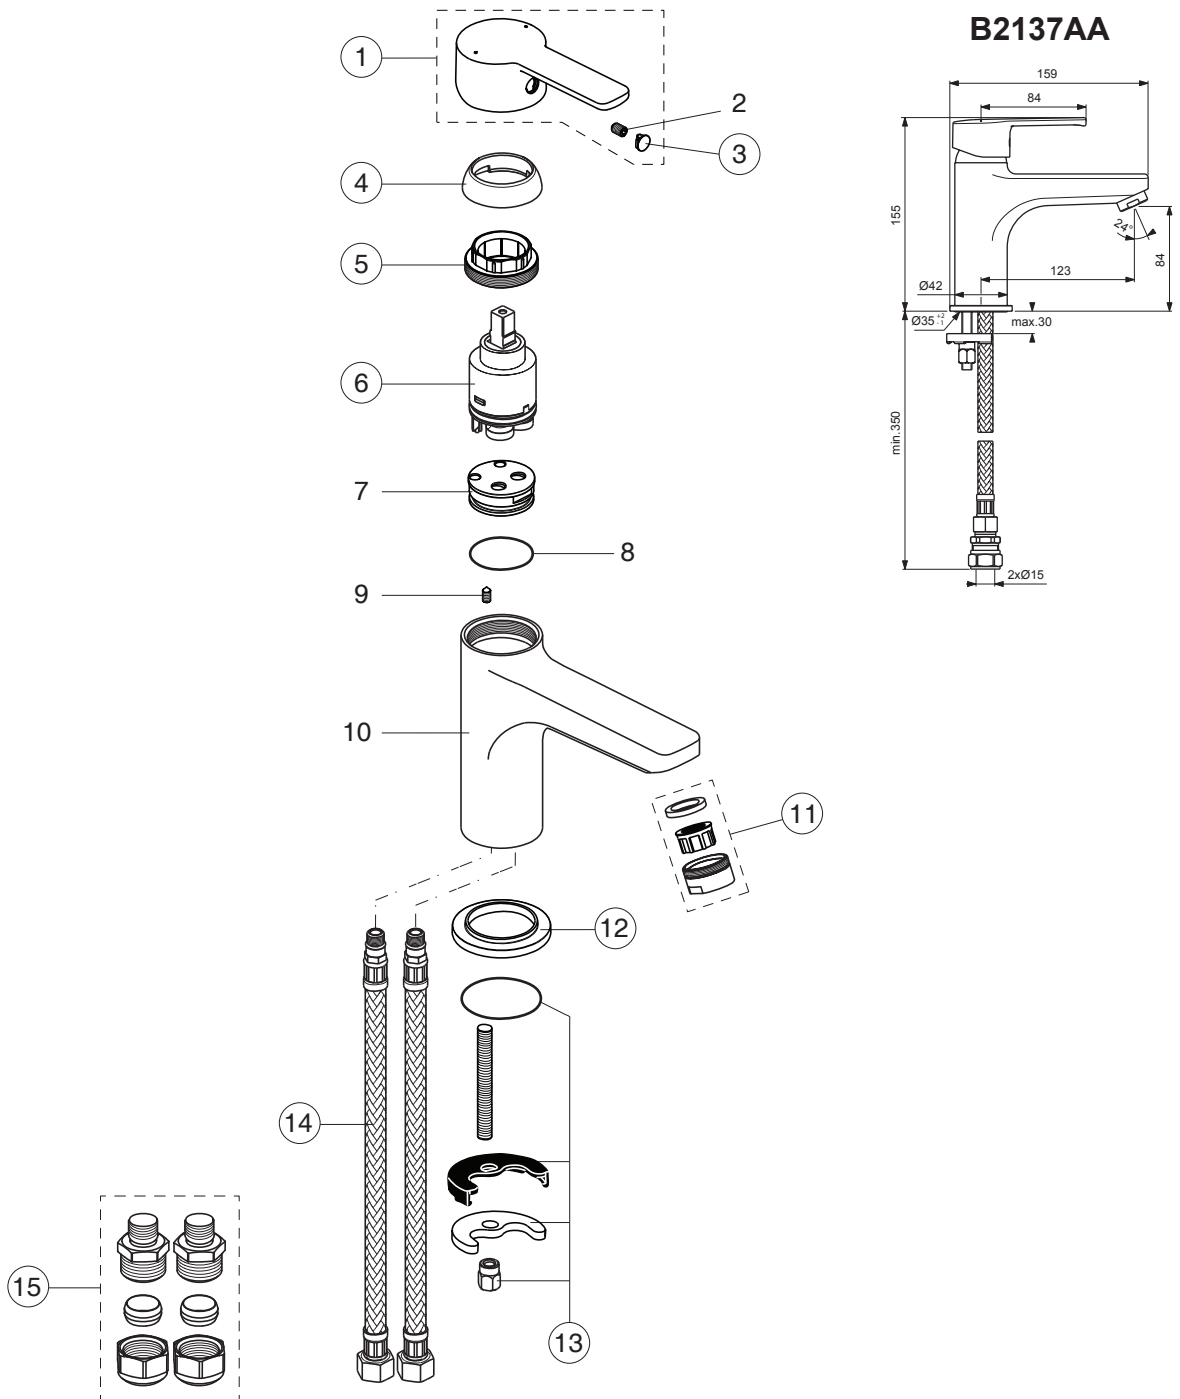

CALISTA

Pos.	Signify	Spare parts-Nr.	Quantity	Pos.	Signify	Spare parts-Nr.	Quantity
1	Lever,w/logo-compl.	B961309AA	1 Pcs.	15	Connector-set G3/8,Ø15	B960845NU	1 Set
2	Screw M5x8		1 Pcs.				
3	Cap decorative	B960473AA	1 Pcs.				
4	Cap	B964697AA	1 Pcs.				
5	Screw M37x1.5	B964698NU	1 Pcs.				
6	Cartridge K 35 B	B964699NU	1 Pcs.				
7	Manifold		1 Pcs.				
8	O-Ring Ø27.6x2.4		1 Pcs.				
9	Screw M4x8		1 Pcs.				
10	Body basin,GRANDE		1 Pcs.				
11	Nozzle	A961625AA	1 Pcs.				
12	Rosette decorative	B960712AA	1 Pcs.				
13	Connecting set	B964702NU	1 Pcs.				
14	Flex hose G3/8/L400mm	A963305NU	1 Pcs.				