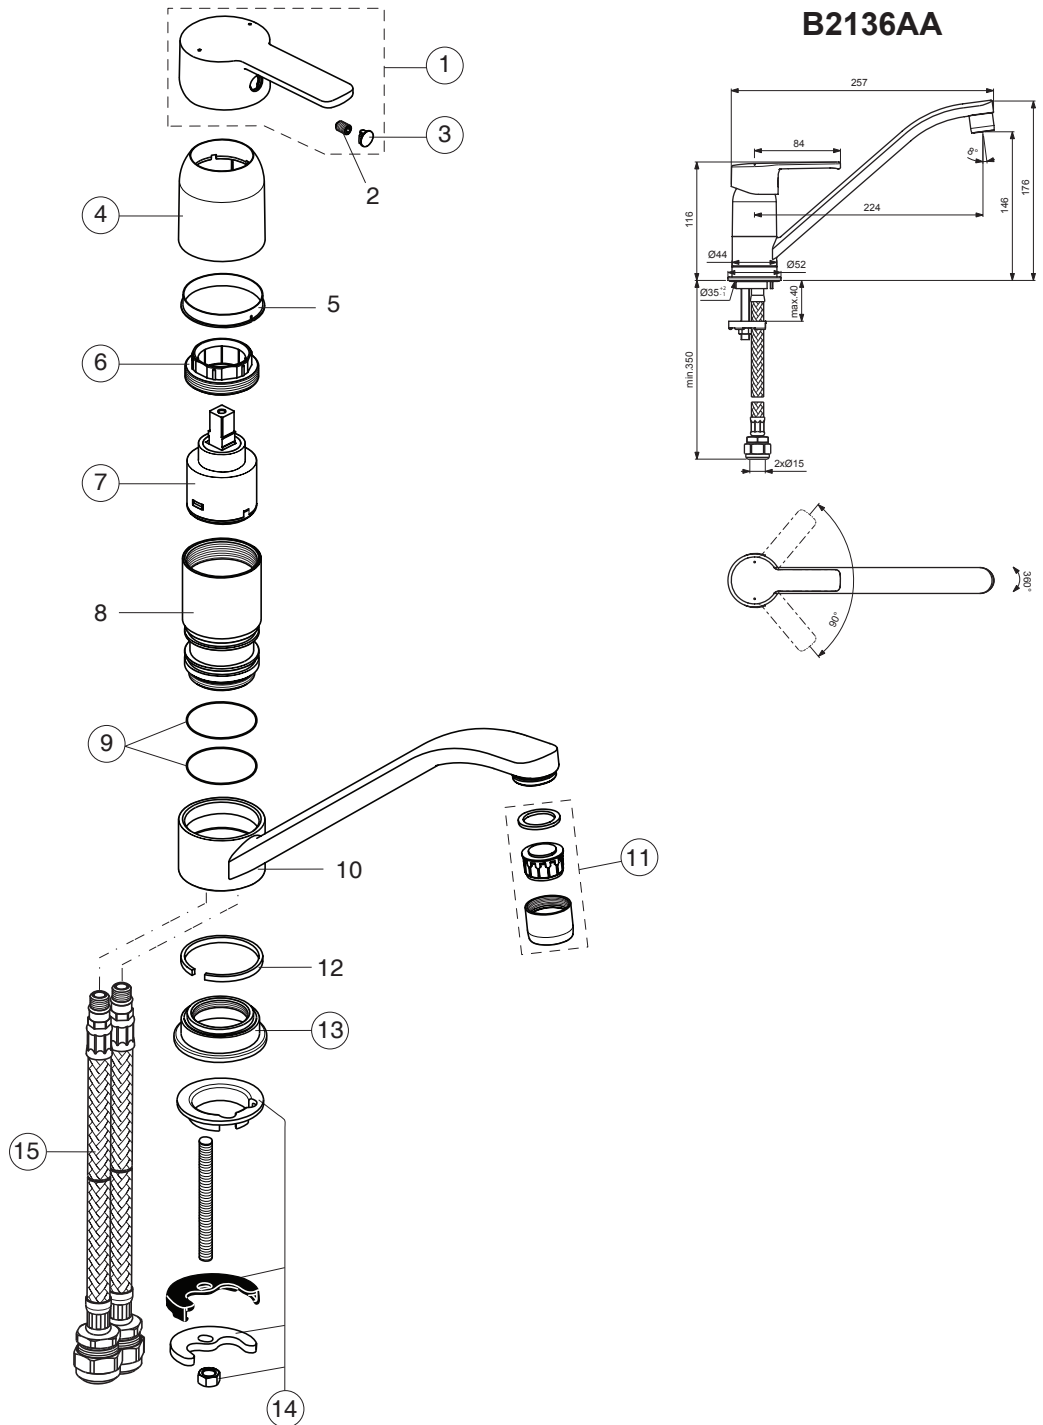

CALISTA

Pos.	Signify	Spare parts-Nr.	Quantity	Pos.	Signify	Spare parts-Nr.	Quantity
1	Lever,w/logo-compl.	B961309AA	1 Pcs.	15	Flex pexhose G1/2	B960511NU	1 Pcs.
2	Screw M5x8		1 Pcs.		M10x1/Ø15/L380mm		
3	Cap decorative	B960473AA	1 Pcs.				
4	Escutcheon	B961211AA	1 Pcs.				
5	Support ring		1 Pcs.				
6	Screw M37x1.5	B964698NU	1 Pcs.				
7	Cartridge K 35 A	B964700NU	1 Pcs.				
8	Body diverter kitchen		1 Pcs.				
9	O-Ring Ø32x2	B964704NU	2 Pcs.				
10	Body-spout		1 Pcs.				
11	Perlator M22x1-B	B964945AA	1 Pcs.				
12	Ring slider		1 Pcs.				
13	Rosette decorative	B961228AA	1 Pcs.				
14	Fixation kit	B964894NU	1 Set				