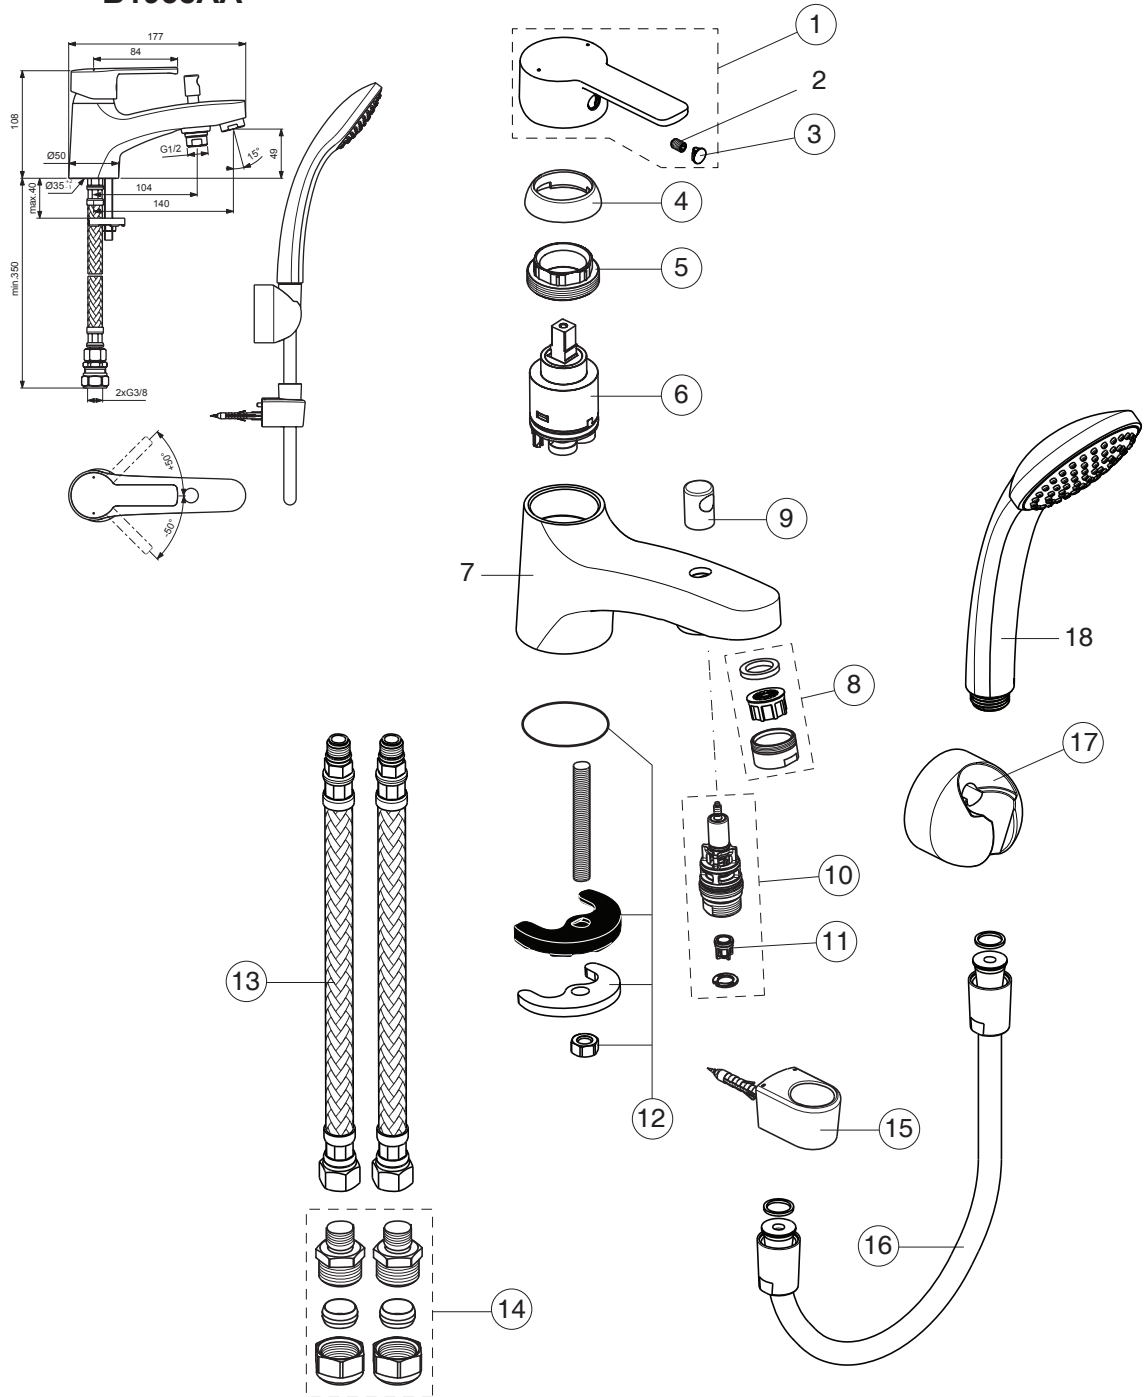

B1958AA

Pos.	Signify	Spare parts-Nr.	Quantity	Pos.	Signify	Spare parts-Nr.	Quantity
1	Lever,w/logo-compl.	B961309AA	1 Pcs.	14	Connector-set G3/8,Ø15	B960845NU	1 Set
2	Screw M5x8		1 Pcs.	15	Shower hose bracket	B1364AA	1 Pcs.
3	Cap decorative	B960473AA	1 Pcs.	16	Flexible hose G1/2 /L1800	A963173NU	1 Pcs.
4	Cap	B964697AA	1 Pcs.	17	Wall bracket fixed	B9467AA	1 Pcs.
5	Screw M37x1.5	B964698NU	1 Pcs.	18	Handspray 1F,80mm		1 Pcs.
6	Cartridge K 35 B	B964699NU	1 Pcs.				
7	Body bath/shower		1 Pcs.				
8	Nozzle	A961625AA	1 Pcs.				
9	Pull knob for diverter	B960486AA	1 Pcs.				
10	Diverter automatic	B960167AA	1 Pcs.				
11	Rv-patrone	A960944NU	2 Pcs.				
12	Connecting set	B964701NU	1 Set				
13	Flex hose G3/8 M12x1/L430	A963449NU	1 Pcs.				