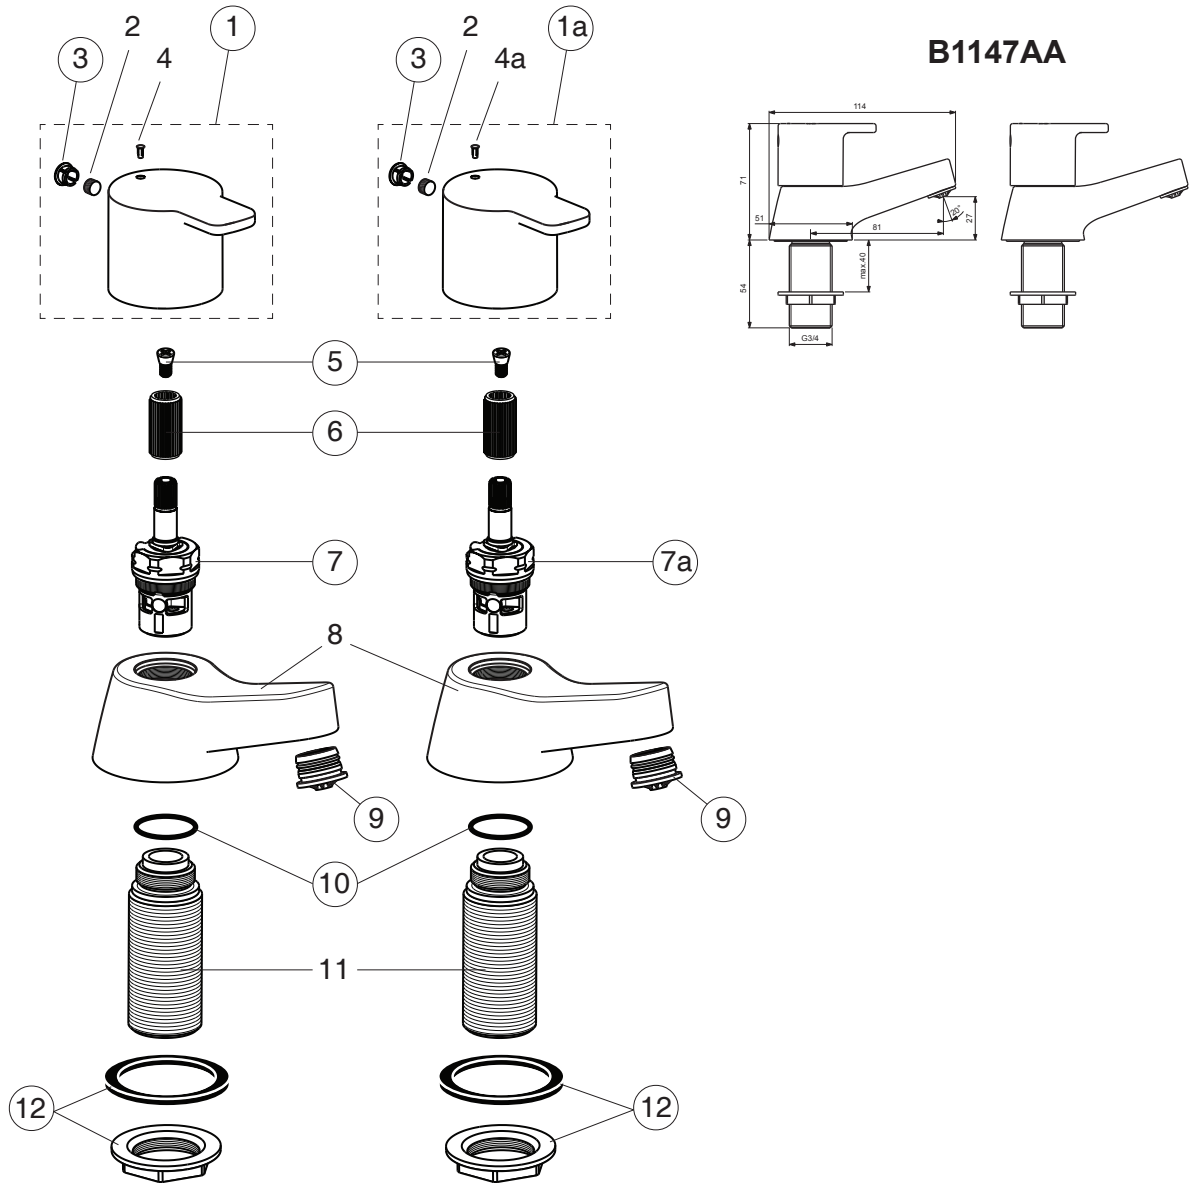

CALISTA

Pos.	Signify	Spare parts-Nr.	Quantity	Pos.	Signify	Spare parts-Nr.	Quantity
1	Handle,w/logo-red	B961308AA	1 Set	12	Connecting group	B960471NU	1 Set
1a	Handle,w/logo-blue	B961307AA	1 Set				
2	Screw M5x6		2 Pcs.				
3	Block cap	A961157AA	1 Pcs.				
4	Indicator-red		1 Pcs.				
4a	Indicator-blue		1 Pcs.				
5	Screw M4	A961337NU	1 Pcs.				
6	Griff-insert	A963196NU	2 Pcs.				
7	Cartridge G1/2,c/w open	A963004NU	1 Pcs.				
7a	Cartridge G1/2,a-c/w open	A963003NU	1 Pcs.				
8	Body pillar tap G3/4		2 Pcs.				
9	Flow straightener	B960998NU	2 Pcs.				
10	O-Ring Ø18.2x1.7	A961640NU	2 Pcs.				
11	Connector G3/4		2 Pcs.				