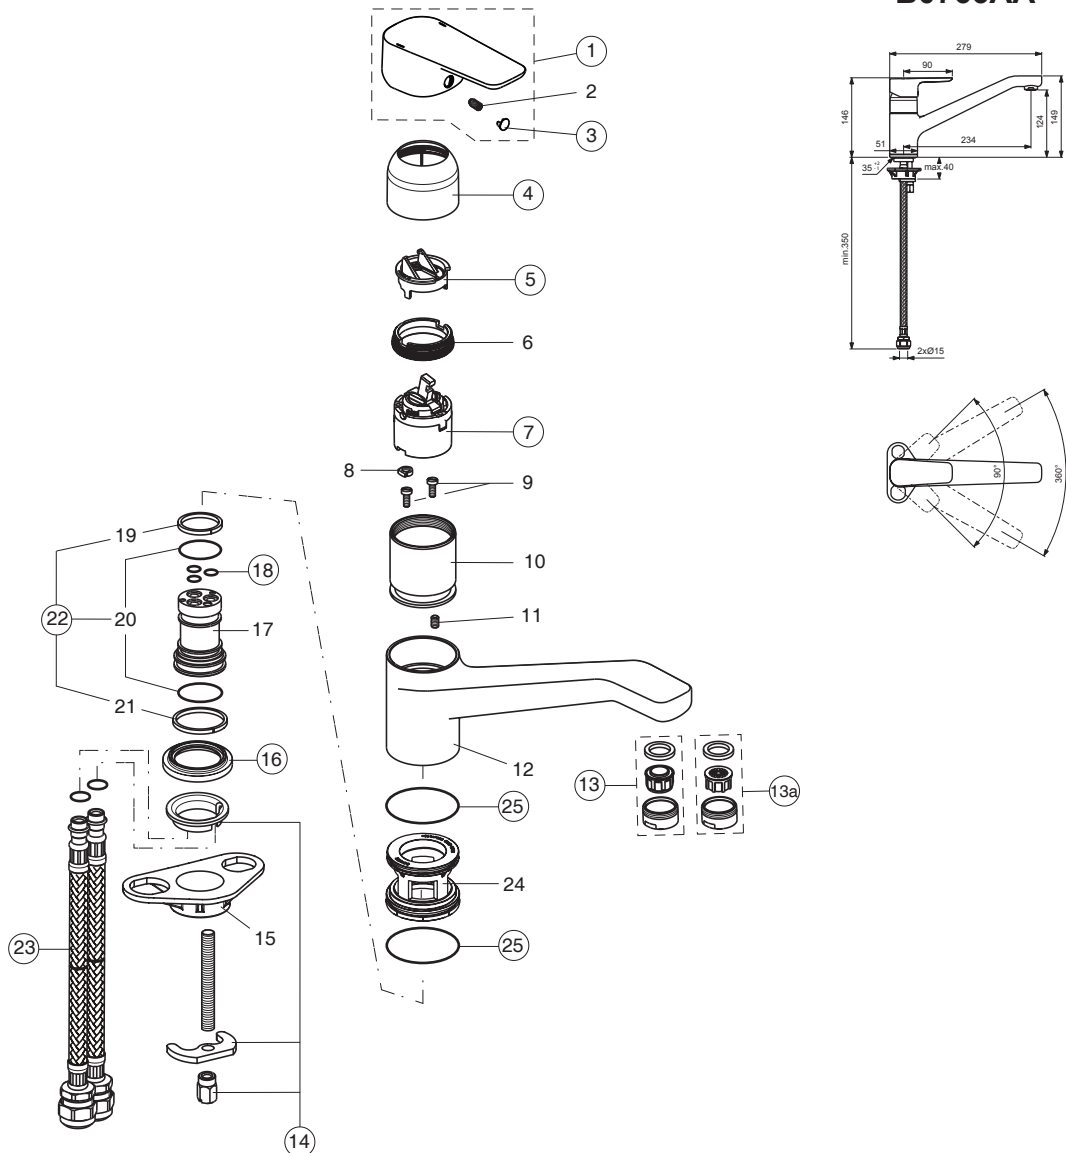

B0766AA

Pos.	Signify	Spare parts-Nr.	Quantity	Pos.	Signify	Spare parts-Nr.	Quantity
1	Lever,w/logo-set	B961117AA	1 Pcs.	14	Connecting set	B960608NU	1 Set
2	Screw M5x10	B960473AA	1 Pcs.	15	U plate support bracket fixing kit		1 Pcs.
3	Cap decorative	B961122AA	1 Pcs.	16	Rosette decorative	B961123AA	1 Pcs.
4	Rosette	B960477NU	1 Pcs.	17	Manifold M10x1		1 Pcs.
5	Eco click set Ø40	B961122AA	1 Pcs.	18	O-Ring Ø7x2	B960230NU	3 Pcs.
6	Screw M43x1.5/M41x1.5	B960775NU	1 Pcs.	19	Gleitring 27.3-31.7-3		1 Pcs.
7	Cartridge Ø40,high-flow		1 Pcs.	20	O-Ring Ø26.64x2.62		2 Pcs.
8	Pin		1 Pcs.	21	Gleitring 34.6-38.9-3		1 Pcs.
9	Screw M4x10		2 Pcs.	22	Service kit spout	B960231NU	1 Set
10	Manifold		1 Pcs.	23	Flex pexhose G1/2 M10x1/Ø15/L380mm	B960511NU	1 Pcs.
11	Screw M5x8		1 Pcs.	24	Bushing for kitchen		1 Pcs.
12	Body kitchen		1 Pcs.	25	O-Ring Ø40x2	A962686NU	2 Pcs.
13	Neop.cascade M24x1-Z	B961180AA	1 Pcs.				
13a	Nozzle	A961625AA	1 Pcs.				