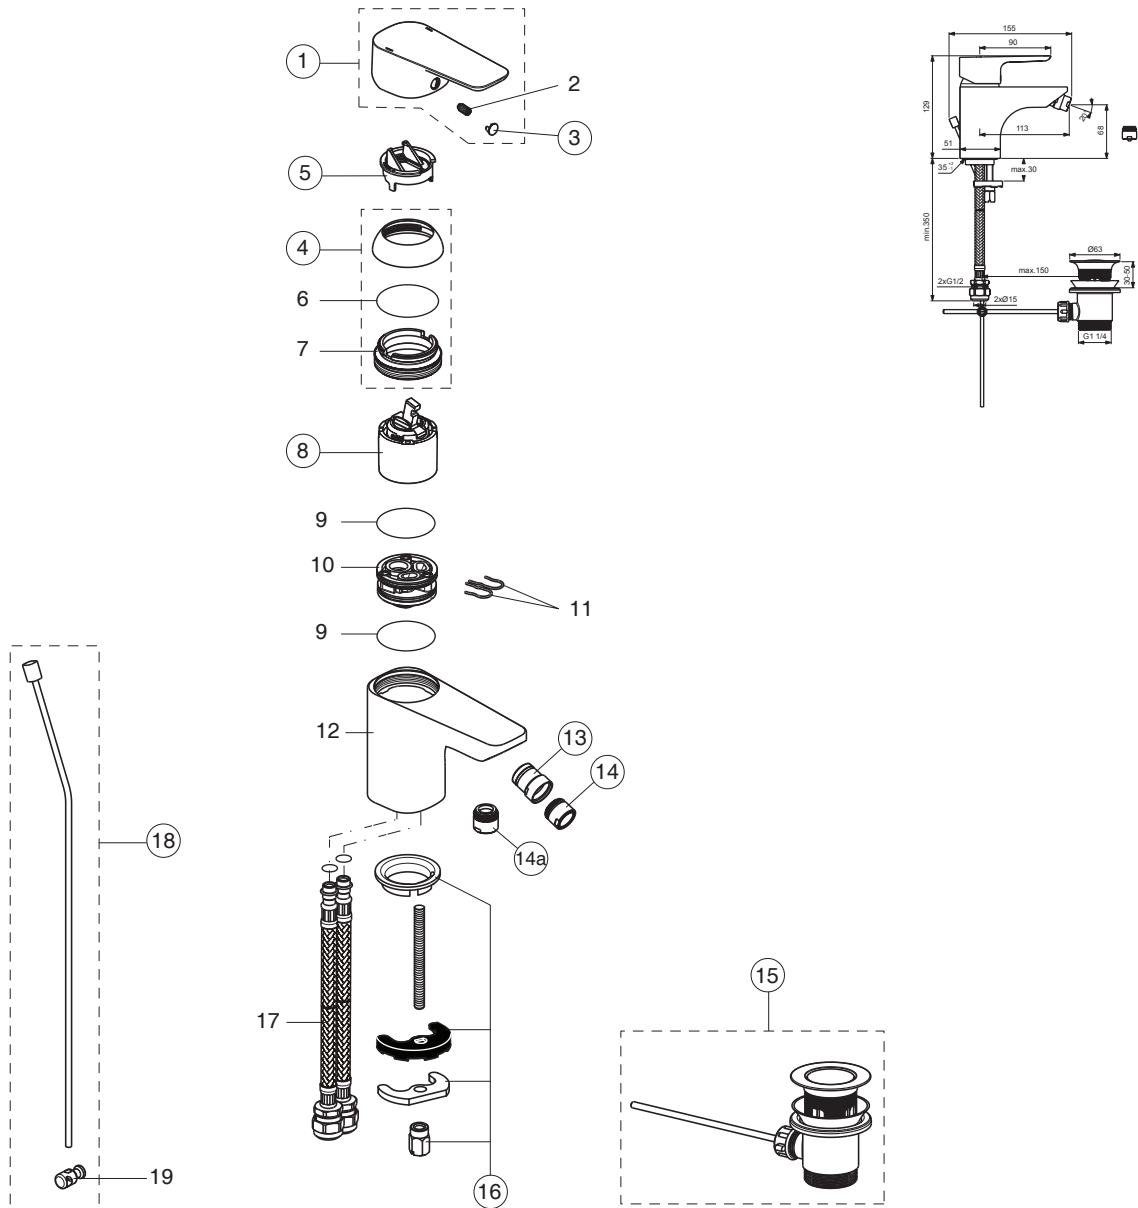

B0765AA

Pos.	Signify	Spare parts-Nr.	Quantity	Pos.	Signify	Spare parts-Nr.	Quantity
1	Lever,w/logo-set	B961117AA	1 Pcs.	14a	Flowstraitener M18x1	B960653AA	1 Pcs.
2	Screw M5x10		1 Pcs.	15	Pop-up ass.	B960853AA	1 Pcs.
3	Cap decorative	B960473AA	1 Pcs.	16	Connecting set	B960608NU	1 Set
4	Rosette-compl.	B961113AA	1 Pcs.	17	Flex hose G1/2-Ø10.5 L400mm		2 Pcs.
5	Eco click set Ø40	B960477NU	1 Pcs.	18	Pull-up rod-compl.	B961119AA	1 Pcs.
6	O-Ring Ø41x1.78		1 Pcs.	19	Pop up waste shackle		1 Pcs.
7	Screw M41x1.5/M46x1.5		1 Pcs.				
8	Cartridge Ø40,high-flow	B960775NU	1 Pcs.				
9	O-Ring Ø35x2		2 Pcs.				
10	Manifold		1 Pcs.				
11	Clip		2 Pcs.				
12	Body bidet		1 Pcs.				
13	Ball joint M18x1	A960019AA	1 Pcs.				
14	Aerator M18x1, 5l/min	A963369AA	1 Pcs.				