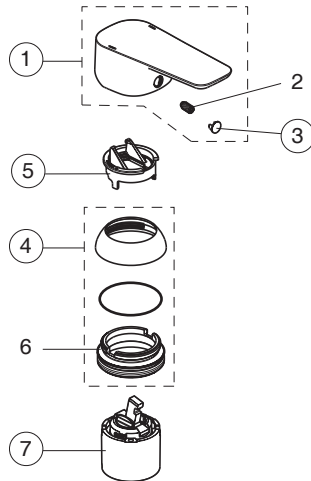

B0763AA

B0764AA

Pos.	Signify	Spare parts-Nr.	Quantity	Pos.	Signify	Spare parts-Nr.	Quantity
1	Lever,w/logo-set	B961117AA	1 Pcs.	14	Connecting set	B960608NU	1 Set
2	Screw M5x10		1 Pcs.	15	Flex hose G1/2-Ø10.5 L400mm		2 Pcs.
3	Cap decorative	B960473AA	1 Pcs.	16	Pull-up rod-compl.	B961119AA	1 Pcs.
4	Rosette-compl.	B961113AA	1 Pcs.	17	Pop up waste shackle		1 Pcs.
5	Eco click set Ø40	B960477NU	1 Pcs.				
6	Screw M41x1.5/M46x1.5		1 Pcs.				
7	Cartridge Ø40,high-flow	B960775NU	1 Pcs.				
8	O-Ring Ø35x2		2 Pcs.				
9	Manifold		1 Pcs.				
10	Clip		2 Pcs.				
11	Body basin		1 Pcs.				
12	Aerator M24x1, 5l/min	B960754AA	1 Pcs.				
12a	Nozzle	A961625AA	1 Pcs.				
13	Pop-up ass.	B960853AA	1 Pcs.				