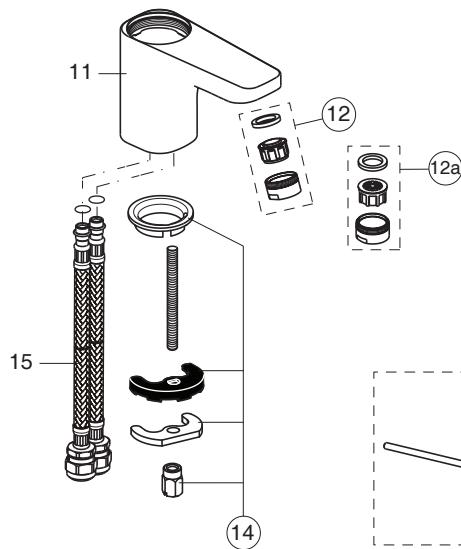

B0763AA

B0764AA

Pos.	Signify	Spare parts-Nr.	Quantity	Pos.	Signify	Spare parts-Nr.	Quantity
1	Lever,w/logo-set	B961117AA	1 Pcs.	14	Connecting set	B960608NU	1 Set
2	Screw M5x10		1 Pcs.	15	Flex hose G1/2-Ø10.5 L400mm		2 Pcs.
3	Cap decorative	B960473AA	1 Pcs.	16	Pull-up rod-compl.	B961119AA	1 Pcs.
4	Rosette-compl.	B961113AA	1 Pcs.	17	Pop up waste shackle		1 Pcs.
5	Eco click set Ø40	B960477NU	1 Pcs.				
6	Screw M41x1.5/M46x1.5		1 Pcs.				
7	Cartridge Ø40,high-flow	B960775NU	1 Pcs.				
8	O-Ring Ø35x2		2 Pcs.				
9	Manifold		1 Pcs.				
10	Clip		2 Pcs.				
11	Body basin		1 Pcs.				
12	Aerator M24x1, 5l/min	B960754AA	1 Pcs.				
12a	Nozzle	A961625AA	1 Pcs.				
13	Pop-up ass.	B960853AA	1 Pcs.				