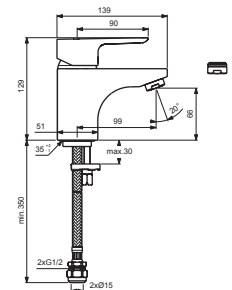

B0763AA

B0764AA

Pos.	Signify	Spare parts-Nr.	Quantity	Pos.	Signify	Spare parts-Nr.	Quantity
1	Lever,w/logo-set	B961117AA	1 Pcs.	14	Connecting set	B960608NU	1 Set
2	Screw M5x10		1 Pcs.	15	Flex hose G1/2-Ø10.5 L400mm		2 Pcs.
3	Cap decorative	B960473AA	1 Pcs.	16	Pull-up rod-compl.	B961119AA	1 Pcs.
4	Rosette-compl.	B961113AA	1 Pcs.	17	Pop up waste shackle		1 Pcs.
5	Eco click set Ø40	B960477NU	1 Pcs.				
6	Screw M41x1.5/M46x1.5		1 Pcs.				
7	Cartridge Ø40,high-flow	B960775NU	1 Pcs.				
8	O-Ring Ø35x2		2 Pcs.				
9	Manifold		1 Pcs.				
10	Clip		2 Pcs.				
11	Body basin		1 Pcs.				
12	Aerator M24x1, 5l/min	B960754AA	1 Pcs.				
12a	Nozzle	A961625AA	1 Pcs.				
13	Pop-up ass.	B960853AA	1 Pcs.				