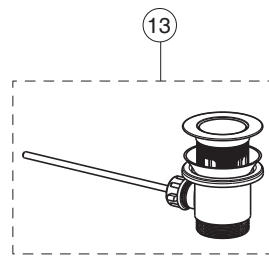

B0763AA

B0764AA

Pos.	Signify	Spare parts-Nr.	Quantity	Pos.	Signify	Spare parts-Nr.	Quantity
1	Lever,w/logo-set	B961117AA	1 Pcs.	14	Connecting set	B960608NU	1 Set
2	Screw M5x10		1 Pcs.	15	Flex hose G1/2-Ø10.5 L400mm		2 Pcs.
3	Cap decorative	B960473AA	1 Pcs.	16	Pull-up rod-compl.	B961119AA	1 Pcs.
4	Rosette-compl.	B961113AA	1 Pcs.	17	Pop up waste shackle		1 Pcs.
5	Eco click set Ø40	B960477NU	1 Pcs.				
6	Screw M41x1.5/M46x1.5		1 Pcs.				
7	Cartridge Ø40,high-flow	B960775NU	1 Pcs.				
8	O-Ring Ø35x2		2 Pcs.				
9	Manifold		1 Pcs.				
10	Clip		2 Pcs.				
11	Body basin		1 Pcs.				
12	Aerator M24x1, 5l/min	B960754AA	1 Pcs.				
12a	Nozzle	A961625AA	1 Pcs.				
13	Pop-up ass.	B960853AA	1 Pcs.				