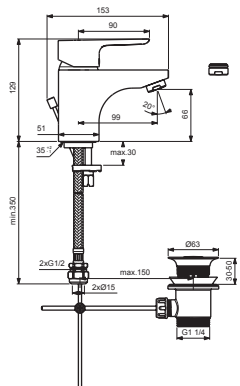

B0763AA

B0764AA

Pos.	Signify	Spare parts-Nr.	Quantity	Pos.	Signify	Spare parts-Nr.	Quantity
1	Lever,w/logo-set	B961117AA	1 Pcs.	14	Connecting set	B960608NU	1 Set
2	Screw M5x10		1 Pcs.	15	Flex hose G1/2-Ø10.5 L400mm		2 Pcs.
3	Cap decorative	B960473AA	1 Pcs.	16	Pull-up rod-compl.	B961119AA	1 Pcs.
4	Rosette-compl.	B961113AA	1 Pcs.	17	Pop up waste shackle		1 Pcs.
5	Eco click set Ø40	B960477NU	1 Pcs.				
6	Screw M41x1.5/M46x1.5		1 Pcs.				
7	Cartridge Ø40,high-flow	B960775NU	1 Pcs.				
8	O-Ring Ø35x2		2 Pcs.				
9	Manifold		1 Pcs.				
10	Clip		2 Pcs.				
11	Body basin		1 Pcs.				
12	Aerator M24x1, 5l/min	B960754AA	1 Pcs.				
12a	Nozzle	A961625AA	1 Pcs.				
13	Pop-up ass.	B960853AA	1 Pcs.				