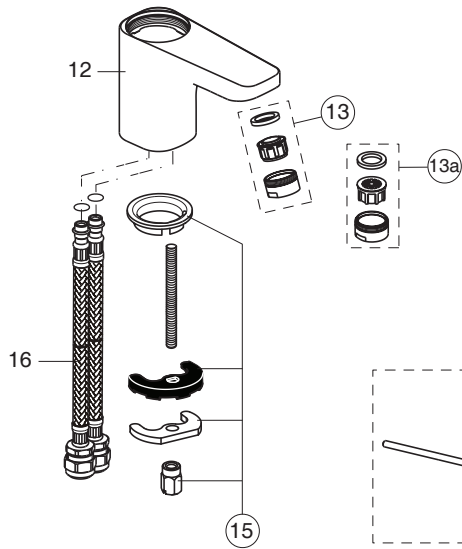

## B0763AA

## B0764AA

Pos.	Signify	Spare parts-Nr.	Quantity	Pos.	Signify	Spare parts-Nr.	Quantity
1	Lever,w/logo-set	B961117AA	1 Pcs.	14	Pop-up ass.	B960853AA	1 Pcs.
2	Screw M5x10		1 Pcs.	15	Connecting set	B960608NU	1 Set
3	Cap decorative	B960473AA	1 Pcs.	16	Flex hose G1/2-Ø10.5 L400mm		2 Pcs.
4	Rosette-compl.	B961113AA	1 Pcs.	17	Pull-up rod-compl.	B961119AA	1 Pcs.
5	Eco click set Ø40	B960477NU	1 Pcs.	18	Pop up waste shackle		1 Pcs.
6	O-Ring Ø41x1.78		1 Pcs.				
7	Screw M41x1.5/M46x1.5		1 Pcs.				
8	Cartridge Ø40,high-flow	B960775NU	1 Pcs.				
9	O-Ring Ø35x2		2 Pcs.				
10	Manifold		1 Pcs.				
11	Clip		2 Pcs.				
12	Body basin		1 Pcs.				
13	Aerator M24x1, 5l/min	B960754AA	1 Pcs.				
13a	Nozzle	A961625AA	1 Pcs.				