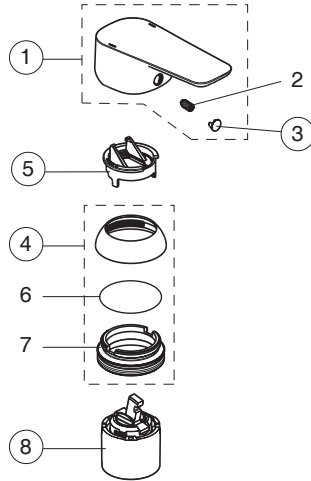

## B0763AA

## B0764AA

Pos.	Signify	Spare parts-Nr.	Quantity	Pos.	Signify	Spare parts-Nr.	Quantity
1	Lever,w/logo-set	B961117AA	1 Pcs.	14	Pop-up ass.	B960853AA	1 Pcs.
2	Screw M5x10		1 Pcs.	15	Connecting set	B960608NU	1 Set
3	Cap decorative	B960473AA	1 Pcs.	16	Flex hose G1/2-Ø10.5 L400mm		2 Pcs.
4	Rosette-compl.	B961113AA	1 Pcs.	17	Pull-up rod-compl.	B961119AA	1 Pcs.
5	Eco click set Ø40	B960477NU	1 Pcs.	18	Pop up waste shackle		1 Pcs.
6	O-Ring Ø41x1.78		1 Pcs.				
7	Screw M41x1.5/M46x1.5		1 Pcs.				
8	Cartridge Ø40,high-flow	B960775NU	1 Pcs.				
9	O-Ring Ø35x2		2 Pcs.				
10	Manifold		1 Pcs.				
11	Clip		2 Pcs.				
12	Body basin		1 Pcs.				
13	Aerator M24x1, 5l/min	B960754AA	1 Pcs.				
13a	Nozzle	A961625AA	1 Pcs.				