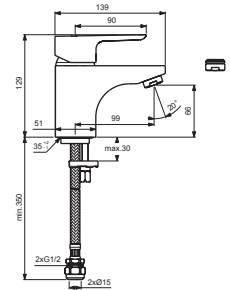

## B0763AA

## B0764AA

Pos.	Signify	Spare parts-Nr.	Quantity	Pos.	Signify	Spare parts-Nr.	Quantity
1	Lever,w/logo-set	B961117AA	1 Pcs.	14	Pop-up ass.	B960853AA	1 Pcs.
2	Screw M5x10		1 Pcs.	15	Connecting set	B960608NU	1 Set
3	Cap decorative	B960473AA	1 Pcs.	16	Flex hose G1/2-Ø10.5 L400mm		2 Pcs.
4	Rosette-compl.	B961113AA	1 Pcs.	17	Pull-up rod-compl.	B961119AA	1 Pcs.
5	Eco click set Ø40	B960477NU	1 Pcs.	18	Pop up waste shackle		1 Pcs.
6	O-Ring Ø41x1.78		1 Pcs.				
7	Screw M41x1.5/M46x1.5		1 Pcs.				
8	Cartridge Ø40,high-flow	B960775NU	1 Pcs.				
9	O-Ring Ø35x2		2 Pcs.				
10	Manifold		1 Pcs.				
11	Clip		2 Pcs.				
12	Body basin		1 Pcs.				
13	Aerator M24x1, 5l/min	B960754AA	1 Pcs.				
13a	Nozzle	A961625AA	1 Pcs.				