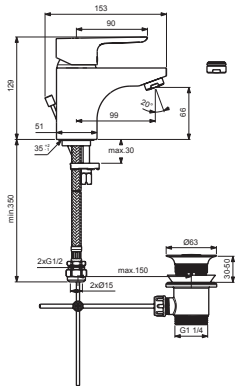

## B0763AA

## B0764AA

Pos.	Signify	Spare parts-Nr.	Quantity	Pos.	Signify	Spare parts-Nr.	Quantity
1	Lever,w/logo-set	B961117AA	1 Pcs.	14	Pop-up ass.	B960853AA	1 Pcs.
2	Screw M5x10		1 Pcs.	15	Connecting set	B960608NU	1 Set
3	Cap decorative	B960473AA	1 Pcs.	16	Flex hose G1/2-Ø10.5 L400mm		2 Pcs.
4	Rosette-compl.	B961113AA	1 Pcs.	17	Pull-up rod-compl.	B961119AA	1 Pcs.
5	Eco click set Ø40	B960477NU	1 Pcs.	18	Pop up waste shackle		1 Pcs.
6	O-Ring Ø41x1.78		1 Pcs.				
7	Screw M41x1.5/M46x1.5		1 Pcs.				
8	Cartridge Ø40,high-flow	B960775NU	1 Pcs.				
9	O-Ring Ø35x2		2 Pcs.				
10	Manifold		1 Pcs.				
11	Clip		2 Pcs.				
12	Body basin		1 Pcs.				
13	Aerator M24x1, 5l/min	B960754AA	1 Pcs.				
13a	Nozzle	A961625AA	1 Pcs.				