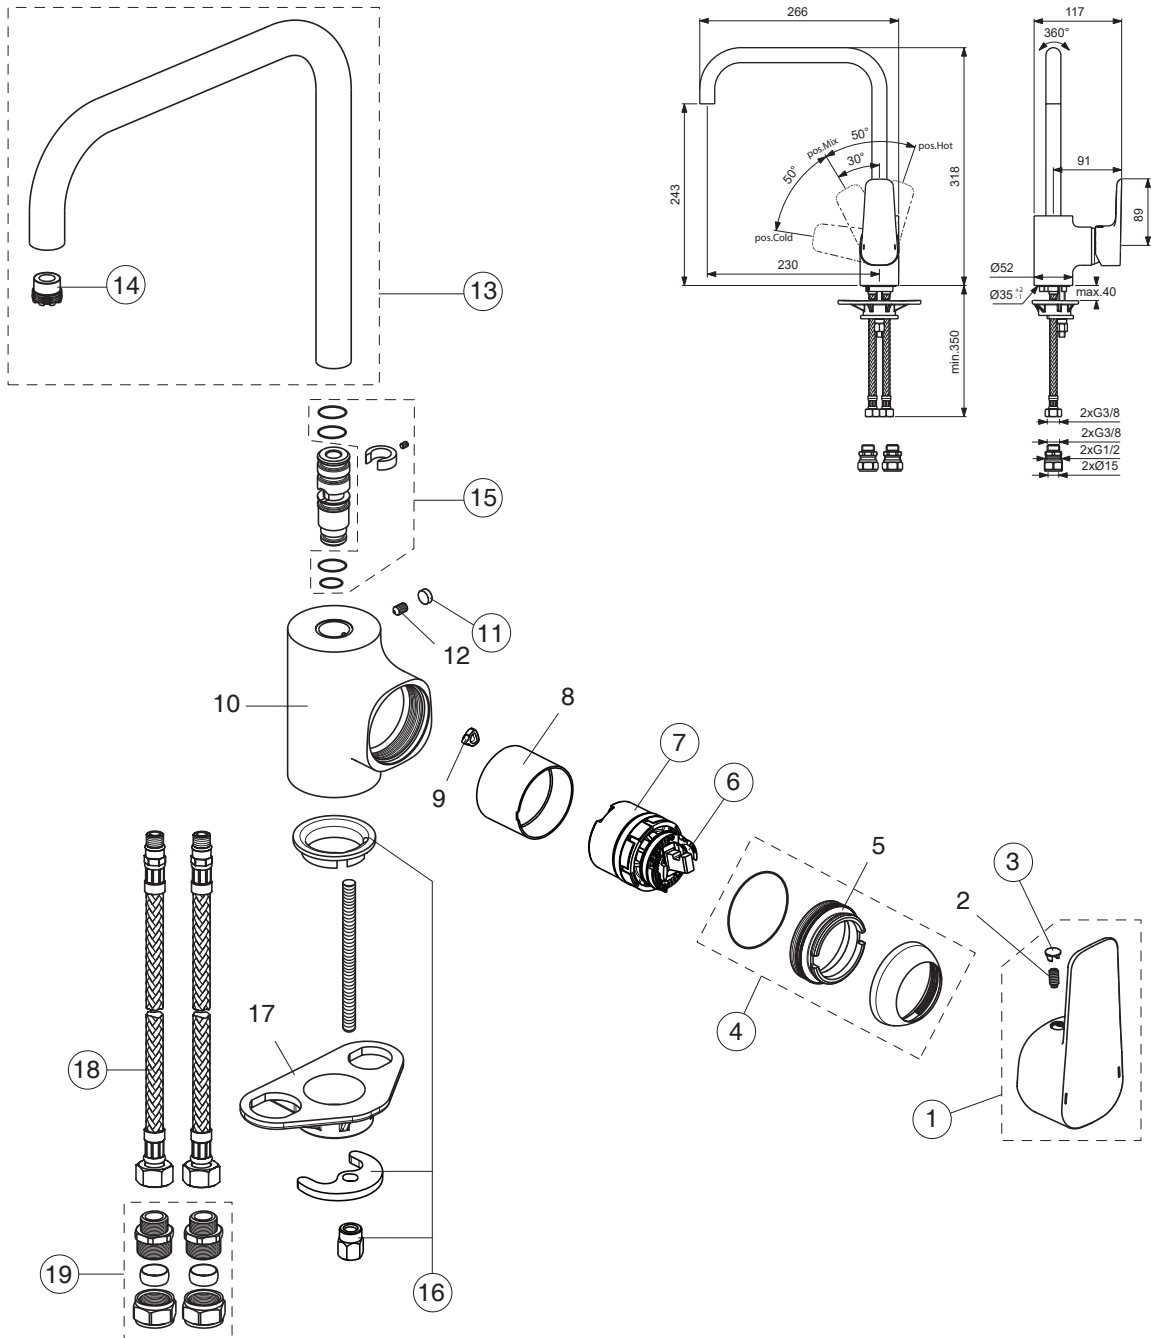

B0744AA

Pos.	Signify	Spare parts-Nr.	Quantity	Pos.	Signify	Spare parts-Nr.	Quantity
1	Lever, w/logo-set	B961118AA	1 Pcs.	15	Sealing set for tub.spout	B961120NU	1 Set
2	Screw M5x8		1 Pcs.	16	Connecting set	B960608NU	1 Set
3	Cap decorative	B960473AA	1 Pcs.	17	U plate support bracket fixing kit		1 Pcs.
4	Rosette-compl.	B961113AA	1 Pcs.	18	Flex pexhose G3/8-M10x1/L445	A963600NU	1 Pcs.
5	Screw M41x1.5/M46x1.5		1 Pcs.	19	Connector G3/8,Ø15-set	B960845NU	1 Set
6	Hot limit stop	A861181NU	1 Pcs.				
7	Cartridge Ø38mm-click	B961491NU	1 Pcs.				
8	Insert		1 Pcs.				
9	Pin		1 Pcs.				
10	Body kitchen		1 Pcs.				
11	Rubber Ø8,1x3	B960583NU	1 Pcs.				
12	Screw M5x8		1 Pcs.				
13	Tub.spout U230mm	B961559AA	1 Pcs.				
14	Aer.cache M16.5x1-5l/min	A962708NU	1 Pcs.				