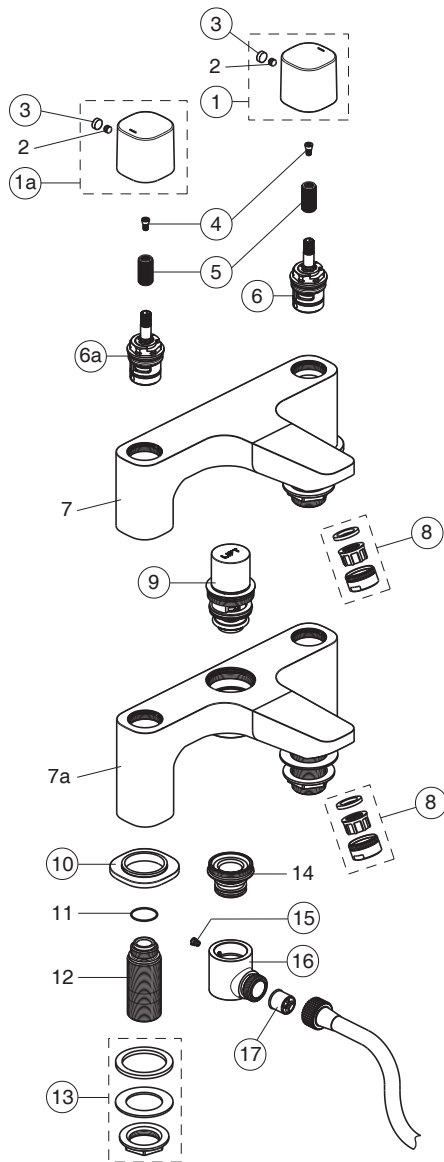

B0730AA

B0731AA

Pos.	Signify	Spare parts-Nr.	Quantity	Pos.	Signify	Spare parts-Nr.	Quantity
1	Handle(Blue)-set	B961168AA	1 Pcs.	12	Connector G3/4		2 Pcs.
1a	Handle(Red)-set	B961169AA	1 Pcs.	13	Connecting set	B960471NU	1 Set
2	Screw M5x6		2 Pcs.	14	Nipple M34x1.5		1 Pcs.
3	Rubber cap Ø8.1x3	B960583NU	1 Pcs.	15	Screw M5x5.5	A960058NU	1 Pcs.
4	Screw M4	A961337NU	1 Pcs.	16	Elbow for diverter	B961173AA	1 Pcs.
5	Griff-insert	A963196NU	2 Pcs.	17	Non return valve	A962594NU	2 Pcs.
6	Cartridge G1/2.a-c/w open	A963003NU	1 Pcs.	18	Shower hose L1800mm	A963173NU	1 Pcs.
6a	Cartridge G1/2.c/w open	A963004NU	1 Pcs.	19	Wall bracket fixed	B9467AA	1 Pcs.
7	Body bath/shower		1 Pcs.	20	Handspray IDEALRAIN, 1F,80mm,w/logo ISI	B9400AA	1 Pcs.
7a	Body bath/shower,w/diverter		1 Pcs.				
8	Nozzle	A961625AA	1 Pcs.				
9	Diverter	B961172AA	1 Pcs.				
10	Rosette decorative	B961171AA	1 Pcs.				
11	O-Ring Ø18.2x1.7		2 Pcs.				