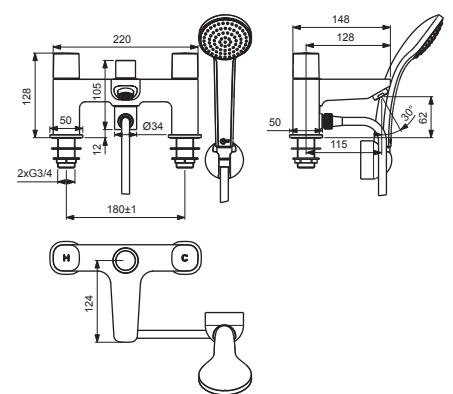

B0730AA

B0731AA

Pos.	Signify	Spare parts-Nr.	Quantity	Pos.	Signify	Spare parts-Nr.	Quantity
1	Handle(Blue)-set	B961168AA	1 Pcs.	12	Connector G3/4		2 Pcs.
1a	Handle(Red)-set	B961169AA	1 Pcs.	13	Connecting set	B960471NU	1 Set
2	Screw M5x6		2 Pcs.	14	Nipple M34x1.5		1 Pcs.
3	Rubber cap Ø8.1x3	B960583NU	1 Pcs.	15	Screw M5x5.5	A960058NU	1 Pcs.
4	Screw M4	A961337NU	1 Pcs.	16	Elbow for diverter	B961173AA	1 Pcs.
5	Griff-insert	A963196NU	2 Pcs.	17	Non return valve	A962594NU	2 Pcs.
6	Cartridge G1/2.a-c/w open	A963003NU	1 Pcs.	18	Shower hose L1800mm	A963173NU	1 Pcs.
6a	Cartridge G1/2.c/w open	A963004NU	1 Pcs.	19	Wall bracket fixed	B9467AA	1 Pcs.
7	Body bath/shower		1 Pcs.	20	Handspray IDEALRAIN, 1F,80mm,w/logo ISI	B9400AA	1 Pcs.
7a	Body bath/shower,w/diverter		1 Pcs.				
8	Nozzle	A961625AA	1 Pcs.				
9	Diverter	B961172AA	1 Pcs.				
10	Rosette decorative	B961171AA	1 Pcs.				
11	O-Ring Ø18.2x1.7		2 Pcs.				