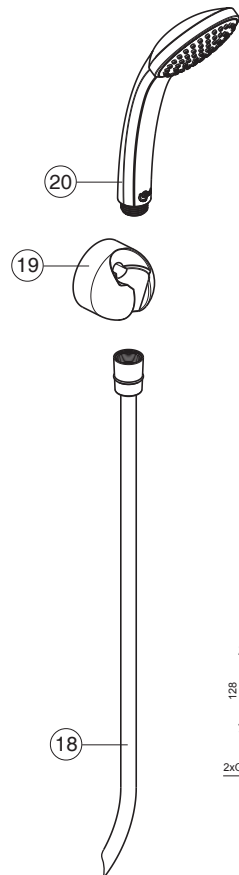

B0730AA

B0731AA

Pos.	Signify	Spare parts-Nr.	Quantity	Pos.	Signify	Spare parts-Nr.	Quantity
1	Handle(Blue)-set	B961168AA	1 Pcs.	12	Connector G3/4		2 Pcs.
1a	Handle(Red)-set	B961169AA	1 Pcs.	13	Connecting set	B960471NU	1 Set
2	Screw M5x6		2 Pcs.	14	Nipple M34x1.5		1 Pcs.
3	Rubber cap Ø8.1x3	B960583NU	1 Pcs.	15	Screw M5x5.5	A960058NU	1 Pcs.
4	Screw M4	A961337NU	1 Pcs.	16	Elbow for diverter	B961173AA	1 Pcs.
5	Griff-insert	A963196NU	2 Pcs.	17	Non return valve	A962594NU	2 Pcs.
6	Cartridge G1/2.a-c/w open	A963003NU	1 Pcs.	18	Shower hose L1800mm	A963173NU	1 Pcs.
6a	Cartridge G1/2.c/w open	A963004NU	1 Pcs.	19	Wall bracket fixed	B9467AA	1 Pcs.
7	Body bath/shower		1 Pcs.	20	Handspray IDEALRAIN, 1F,80mm,w/logo ISI	B9400AA	1 Pcs.
7a	Body bath/shower,w/diverter		1 Pcs.				
8	Nozzle	A961625AA	1 Pcs.				
9	Diverter	B961172AA	1 Pcs.				
10	Rosette decorative	B961171AA	1 Pcs.				
11	O-Ring Ø18.2x1.7		2 Pcs.				