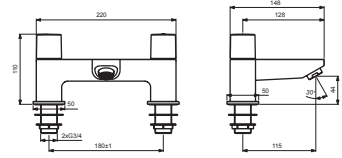

B0730AA

B0731AA

Pos.	Signify	Spare parts-Nr.	Quantity	Pos.	Signify	Spare parts-Nr.	Quantity
1	Handle(Blue)-set	B961168AA	1 Pcs.	12	Connector G3/4		2 Pcs.
1a	Handle(Red)-set	B961169AA	1 Pcs.	13	Connecting set	B960471NU	1 Set
2	Screw M5x6		2 Pcs.	14	Nipple M34x1.5		1 Pcs.
3	Rubber cap Ø8.1x3	B960583NU	1 Pcs.	15	Screw M5x5.5	A960058NU	1 Pcs.
4	Screw M4	A961337NU	1 Pcs.	16	Elbow for diverter	B961173AA	1 Pcs.
5	Griff-insert	A963196NU	2 Pcs.	17	Non return valve	A962594NU	2 Pcs.
6	Cartridge G1/2.a-c/w open	A963003NU	1 Pcs.	18	Shower hose L1800mm	A963173NU	1 Pcs.
6a	Cartridge G1/2.c/w open	A963004NU	1 Pcs.	19	Wall bracket fixed	B9467AA	1 Pcs.
7	Body bath/shower		1 Pcs.	20	Handspray IDEALRAIN, 1F,80mm,w/logo ISI	B9400AA	1 Pcs.
7a	Body bath/shower,w/diverter		1 Pcs.				
8	Nozzle	A961625AA	1 Pcs.				
9	Diverter	B961172AA	1 Pcs.				
10	Rosette decorative	B961171AA	1 Pcs.				
11	O-Ring Ø18.2x1.7		2 Pcs.				