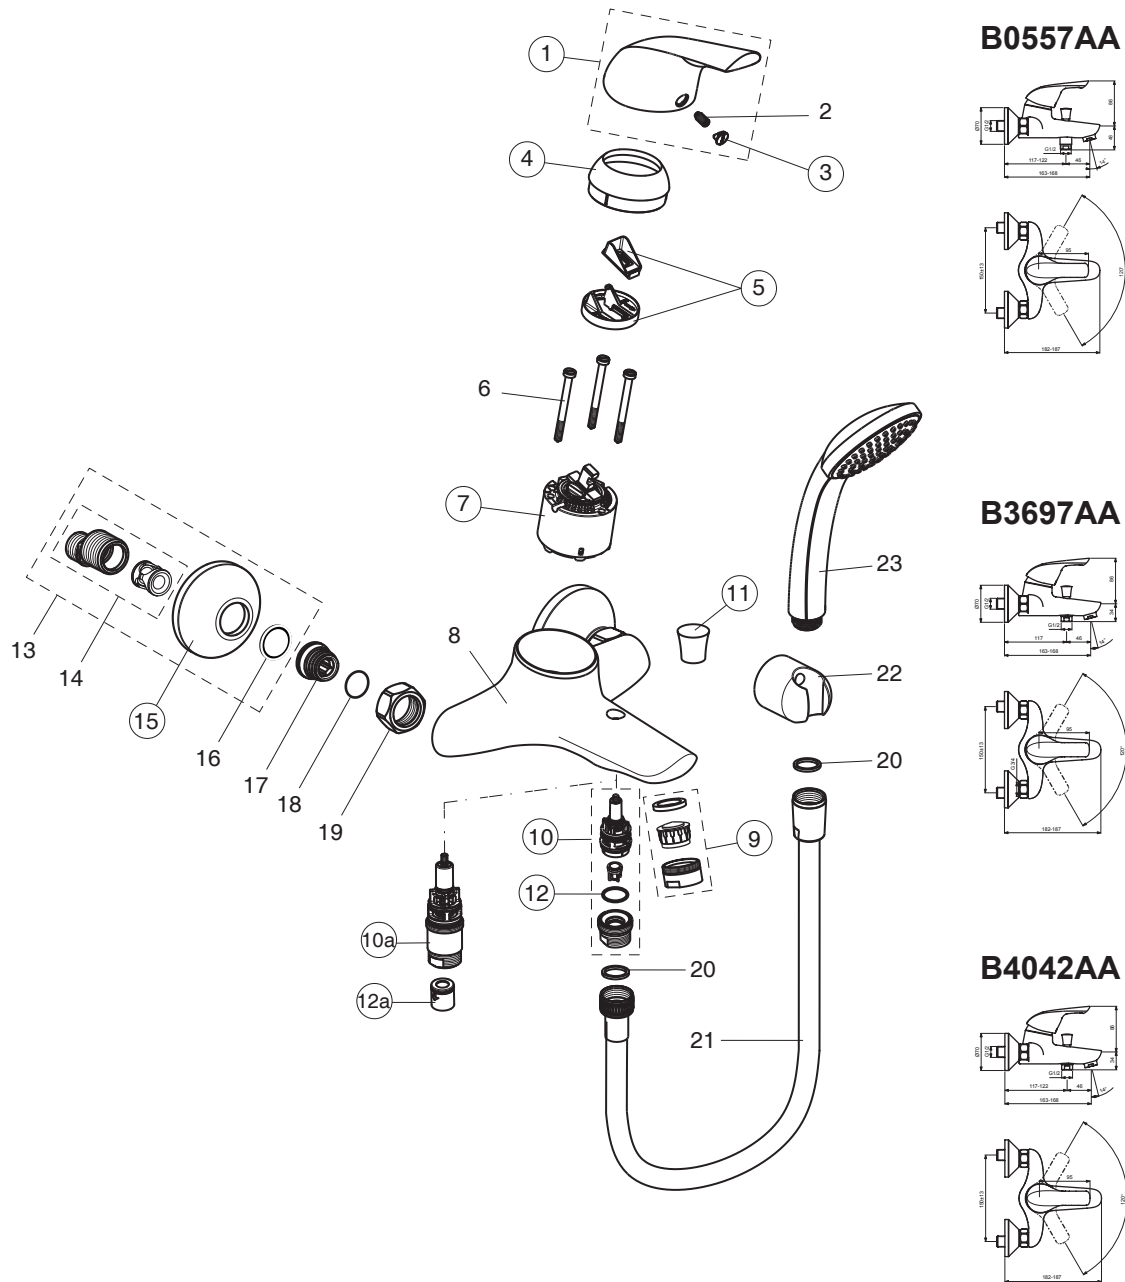

# CERAPLAN NEW

Pos.	Signify	Spare parts-Nr.	Quantity	Pos.	Signify	Spare parts-Nr.	Quantity
1	Lever,w/logo ISI-compl.	B960704AA	1 Pcs.	13	S-connection compl.		1 Pcs.
2	Screw M5x10		1 Pcs.	14	S-connector G3/4		2 Pcs.
3	Cap(Blue/Red)	A963054NU	1 Pcs.	15	Rosette	A963489AA	1 Pcs.
4	Cap	A964525AA	1 Pcs.	16	Fibre washer for non-return valve		2 Pcs.
5	Volume stop	A860700NU	1 Pcs.	17	Nipple M19x1.5LH		2 Pcs.
6	Screw M4x39		3 Pcs.	18	O-Ring Ø15.6x1.78		2 Pcs.
7	Cartridge Ø47mm	A960500NU	1 Pcs.	19	Coupling nut		2 Pcs.
8	Body bath/shower		1 Pcs.	20	Fiberring Ø16x13x1.5		2 Pcs.
9	Casc. perlator M24x1-C	A961132AA	1 Pcs.	21	Shower hose,L1500, double clenched		1 Pcs.
10	Diverter automatic	B960167AA	1 Pcs.	22	Wall bracket fixed		1 Pcs.
10a	Diverter manual	B960168AA	1 Pcs.	23	Shower 1F,80mm,8 l/min		1 Pcs.
11	Diverter cap	B960655AA	1 Pcs.				
12	Rv-patrone	A960944NU	2 Pcs.				
12a	Non return valve	A962594NU	2 Pcs.				