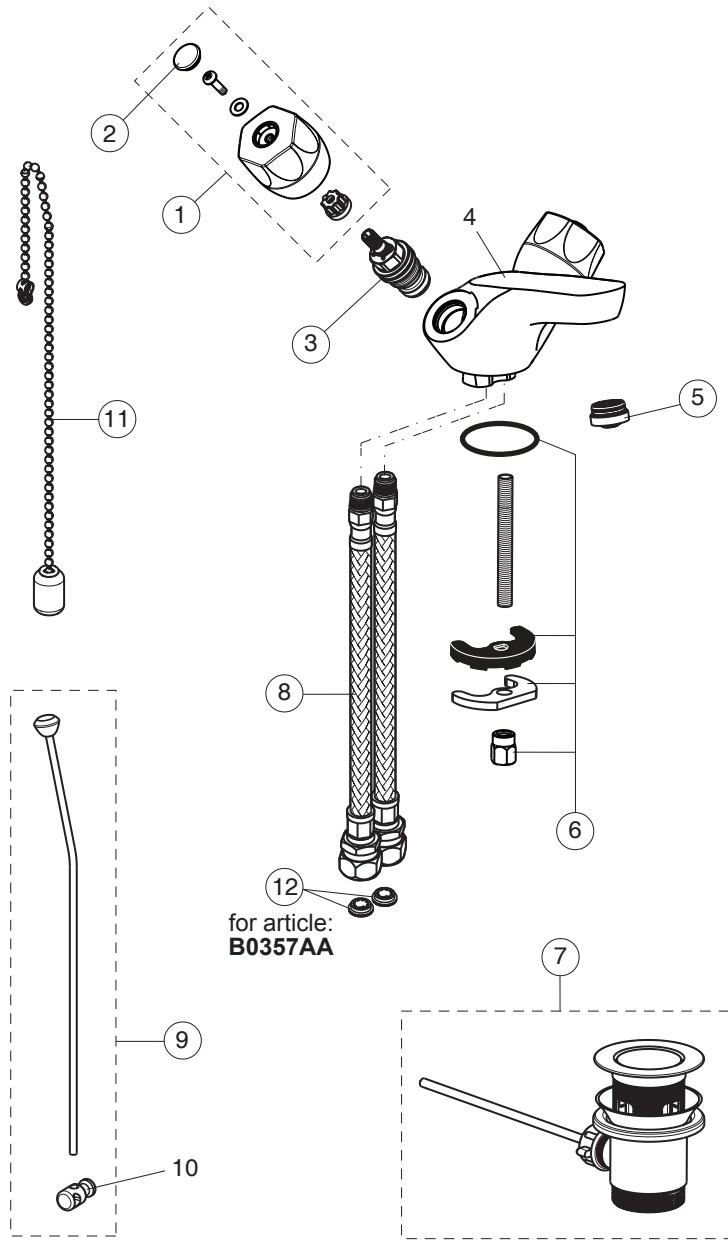

SANDRINGHAM 21

*Armitage
Shanks*

for article:
B0357AA

B0357AA
B1404AA
B9868AA

B9867AA

B9869AA

Pos.	Signify	Spare parts-Nr.	Quantity	Pos.	Signify	Spare parts-Nr.	Quantity
1	Handle-compl.	B960995AA	1 Set				
2	Headworks	A963317NU	1 Pcs.				
3	Indice buttons blue/red	B961056NU	1 Set				
4	Body basin		1 Pcs.				
5	Anti-splash streamline 3/4"	S9595NU	1 Pcs.				
6	Connecting set	B960999NU	1 Set				
7	Pop-up ass.	B960853AA	1 Pcs.				
8	Flexible hose L300 M12/29mm	S960172NU	1 Pcs.				
9	Pull-up rod-compl.	B960239AA	1 Pcs.				
10	Pop up waste shackle		1 Pcs.				
11	Beaded chain L240mm	A960933NU	1 Pcs.				
12	Flow regulator 4 l/min.	A962570NU	1 Pcs.				