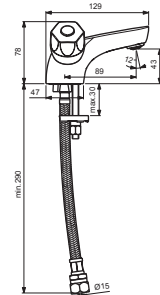

SANDRINGHAM 21

*Armitage
Shanks*

for article:
B0357AA

B0357AA
B1404AA
B9868AA

B9867AA

B9869AA

Pos.	Signify	Spare parts-Nr.	Quantity	Pos.	Signify	Spare parts-Nr.	Quantity
1	Handle-compl.	B960995AA	1 Set				
2	Headworks	A963317NU	1 Pcs.				
3	Indice buttons blue/red	B961056NU	1 Set				
4	Body basin		1 Pcs.				
5	Anti-splash streamline 3/4"	S9595NU	1 Pcs.				
6	Connecting set	B960999NU	1 Set				
7	Pop-up ass.	B960853AA	1 Pcs.				
8	Flexible hose L300 M12/29mm	S960172NU	1 Pcs.				
9	Pull-up rod-compl.	B960239AA	1 Pcs.				
10	Pop up waste shackle		1 Pcs.				
11	Beaded chain L240mm	A960933NU	1 Pcs.				
12	Flow regulator 4 l/min.	A962570NU	1 Pcs.				