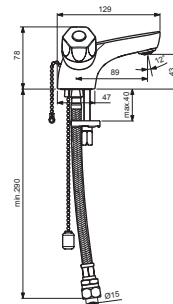

SANDRINGHAM 21

*Armitage
Shanks*

for article:
B0357AA

B0357AA
B1404AA
B9868AA

B9867AA

B9869AA

Pos.	Signify	Spare parts-Nr.	Quantity	Pos.	Signify	Spare parts-Nr.	Quantity
1	Handle-compl.	B960995AA	1 Set				
2	Headworks	A963317NU	1 Pcs.				
3	Indice buttons blue/red	B961056NU	1 Set				
4	Body basin		1 Pcs.				
5	Anti-splash streamline 3/4"	S9595NU	1 Pcs.				
6	Connecting set	B960999NU	1 Set				
7	Pop-up ass.	B960853AA	1 Pcs.				
8	Flexible hose L300 M12/29mm	S960172NU	1 Pcs.				
9	Pull-up rod-compl.	B960239AA	1 Pcs.				
10	Pop up waste shackle		1 Pcs.				
11	Beaded chain L240mm	A960933NU	1 Pcs.				
12	Flow regulator 4 l/min.	A962570NU	1 Pcs.				