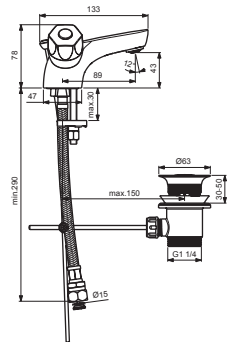

SANDRINGHAM 21

*Armitage
Shanks*

for article:
B0357AA

B0357AA
B1404AA
B9868AA

B9867AA

B9869AA

Pos.	Signify	Spare parts-Nr.	Quantity	Pos.	Signify	Spare parts-Nr.	Quantity
1	Handle-compl.	B960995AA	1 Set				
2	Headworks	A963317NU	1 Pcs.				
3	Indice buttons blue/red	B961056NU	1 Set				
4	Body basin		1 Pcs.				
5	Anti-splash streamline 3/4"	S9595NU	1 Pcs.				
6	Connecting set	B960999NU	1 Set				
7	Pop-up ass.	B960853AA	1 Pcs.				
8	Flexible hose L300 M12/29mm	S960172NU	1 Pcs.				
9	Pull-up rod-compl.	B960239AA	1 Pcs.				
10	Pop up waste shackle		1 Pcs.				
11	Beaded chain L240mm	A960933NU	1 Pcs.				
12	Flow regulator 4 l/min.	A962570NU	1 Pcs.				