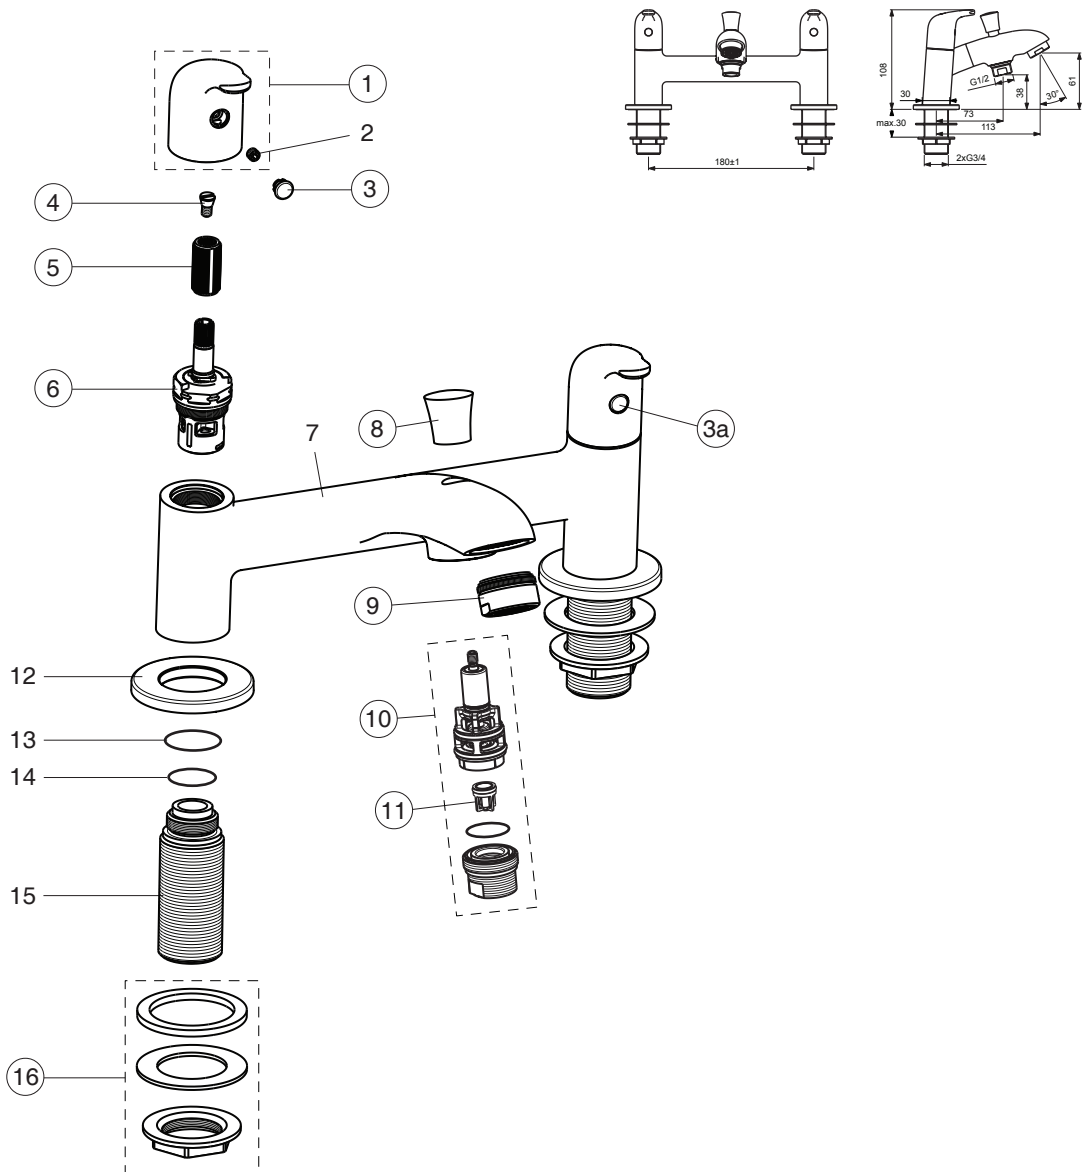

# OPUS (B0294AA)

Pos.	Signify	Spare parts-Nr.	Quantity	Pos.	Signify	Spare parts-Nr.	Quantity
1	Handle, w/logo ISI-compl.	B961041AA	1 Pcs.	13	O-Ring Ø19x2.5		2 Pcs.
2	Screw M5x6		1 Pcs.	14	O-Ring Ø18.2x1.7		2 Pcs.
3	Red index button	B960516NU	1 Pcs.	15	Connector G3/4		2 Pcs.
3a	Blue index button	B960517NU	1 Pcs.	16	Connecting set	B960471NU	1 Set
4	Screw M4	A961337NU	1 Pcs.				
5	Griff-insert	A963196NU	2 Pcs.				
6	Cartridge G1/2, c/w open	A963004NU	1 Pcs.				
6a	Cartridge G1/2, a-c/w open	A963003NU	1 Pcs.				
7	Body bath/shower filler		1 Pcs.				
8	Handle for diverter	B960170AA	1 Pcs.				
9	Nozzle	A961625AA	1 Pcs.				
10	Diverter autom. NIKLES	B960167AA	1 Pcs.				
11	Rv-patrone	A960944NU	2 Pcs.				
12	Rosette decorative		2 Pcs.				