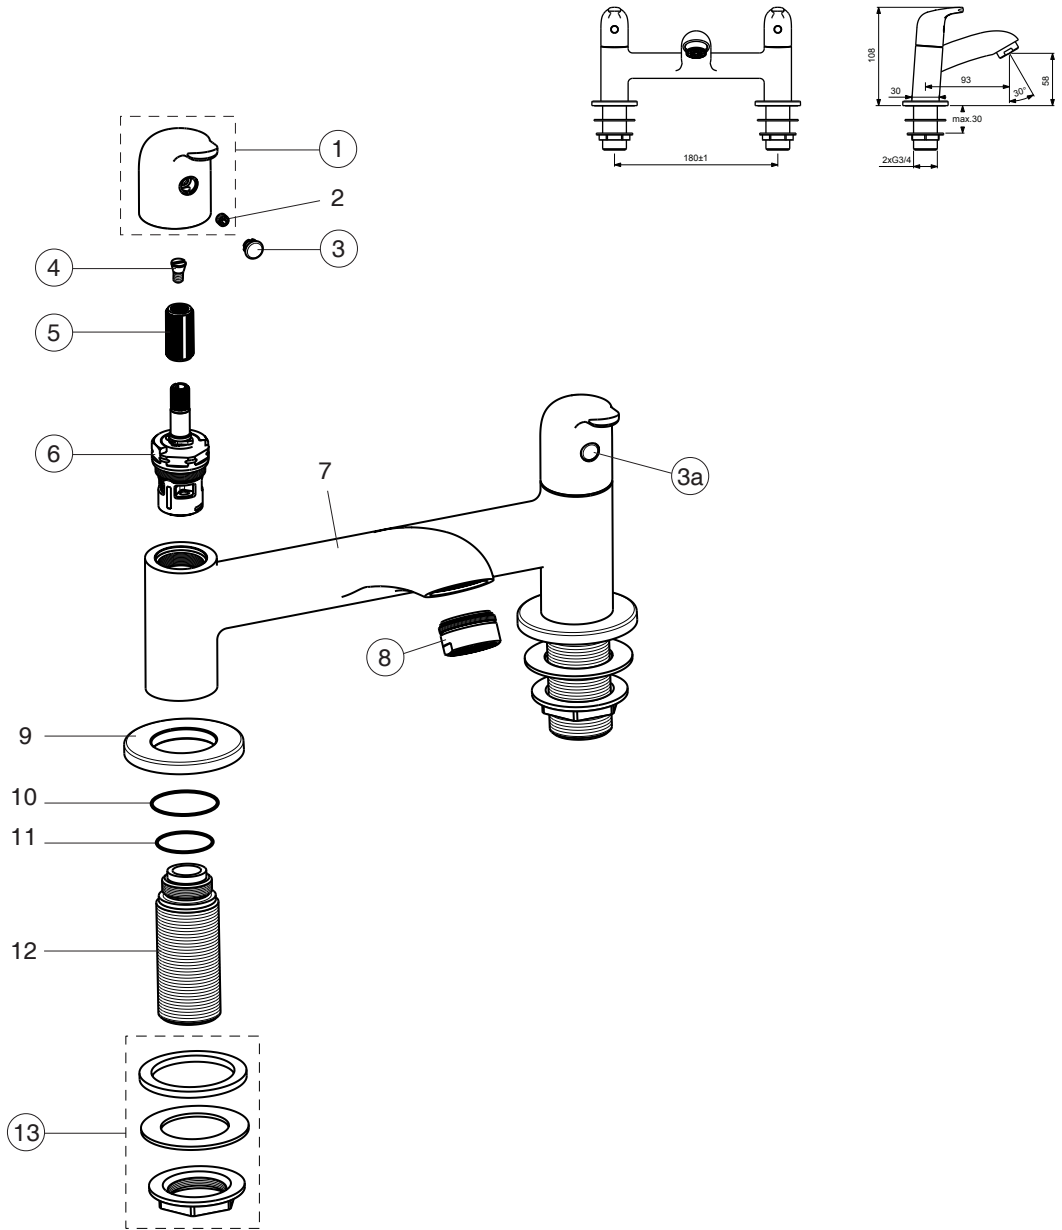

OPUS (B0293AA)

Pos.	Signify	Spare parts-Nr.	Quantity	Pos.	Signify	Spare parts-Nr.	Quantity
1	Handle,w/logo ISI-compl.	B961041AA	1 Pcs.	13	Connecting set	B960471NU	1 Set
2	Screw M5x6		1 Pcs.				
3	Red index button	B960516NU	1 Pcs.				
3a	Blue index button	B960517NU	1 Pcs.				
4	Screw M4	A961337NU	1 Pcs.				
5	Griff-insert	A963196NU	2 Pcs.				
6	Cartridge G1/2,c/w open	A963004NU	1 Pcs.				
6a	Cartridge G1/2,a-c/w open	A963003NU	1 Pcs.				
7	Body bath filler		1 Pcs.				
8	Nozzle	A961625AA	1 Pcs.				
9	Rosette decorative		2 Pcs.				
10	O-Ring Ø19x2.5		2 Pcs.				
11	O-Ring Ø18.2x1.7		2 Pcs.				
12	Connector G3/4		2 Pcs.				