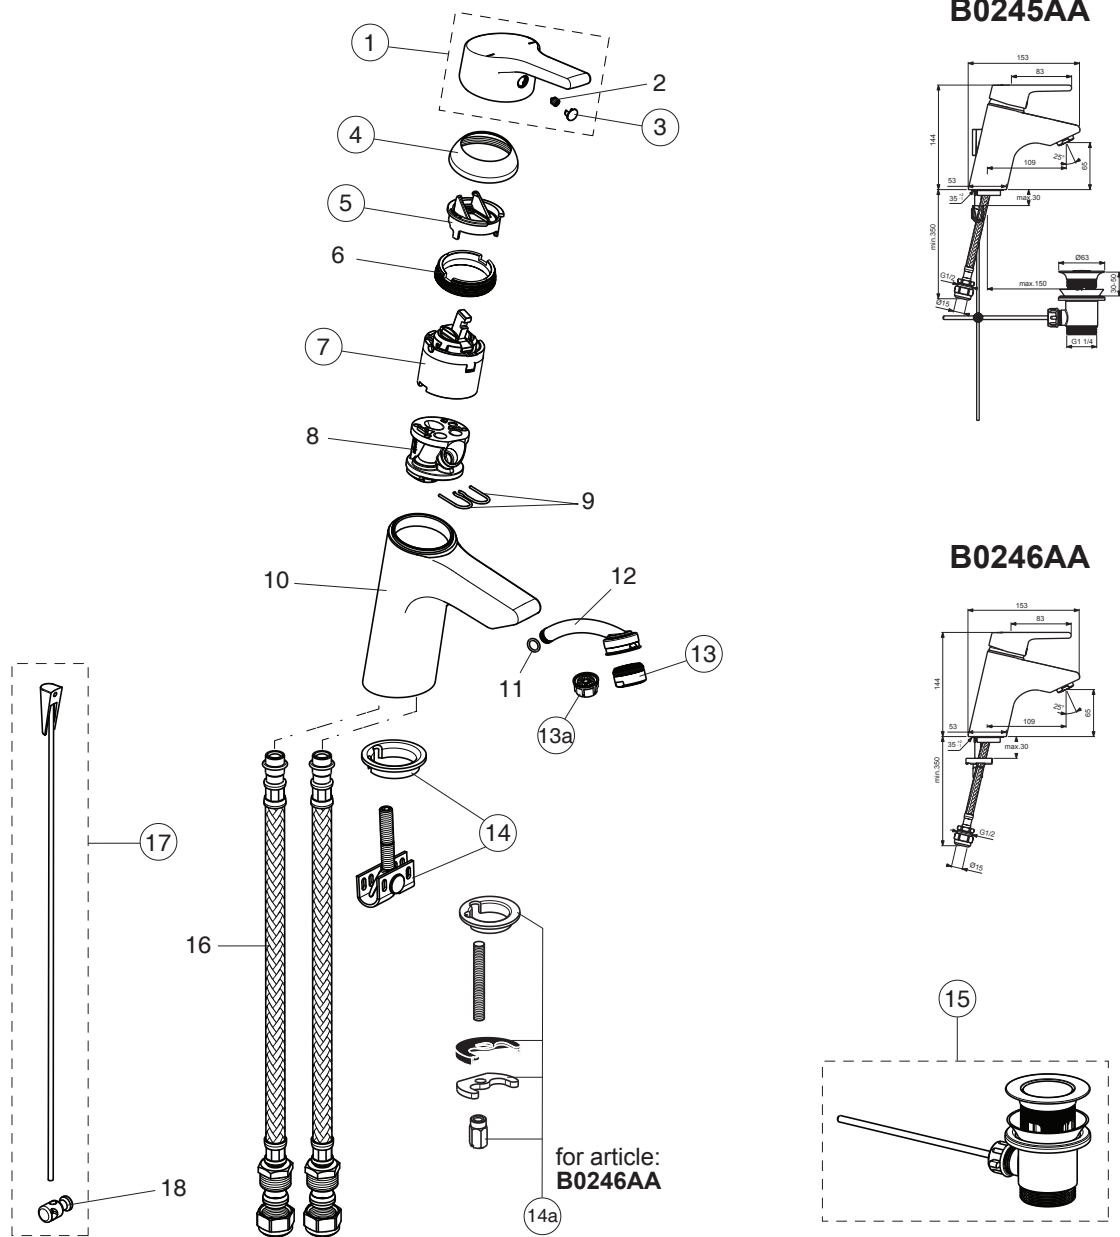

# ACTIVE BLUE

Pos.	Signify	Spare parts-Nr.	Quantity	Pos.	Signify	Spare parts-Nr.	Quantity
1	Lever,w/logo ISI-compl.	B960673AA	1 Pcs.	14	Connecting set	A960949NU	1 Set
2	Screw M5x10		1 Pcs.	14a	Connecting set	B960608NU	1 Set
3	Cap decorative	B960473AA	1 Pcs.	15	Pop-up waste 1 1/4"	B960853AA	1 Pcs.
4+6	Cap	B960862AA	1 Pcs.	16	Flex hose G1/2		2 Pcs.
5	Eco click set D40	B960477NU	1 Pcs.	17	Pull-up rod-compl.	B960479AA	1 Set
6	Screw M43x1.5 M41x1.5		1 Pcs.	18	Pop up waste shackle		1 Pcs.
7	Cartridge Ø40-high-flow	B960775NU	1 Pcs.				
8	Manifold		1 Pcs.				
9	Clip		2 Pcs.				
10	Body basin		1 Pcs.				
11	O-Ring Ø7.65x1.78		1 Pcs.				
12	Tube M24x1		1 Pcs.				
13	Aerator M24x1-set	B960754AA	1 Pcs.				
13a	Flow straightener M22/M24	A962713NU	1 Pcs.				