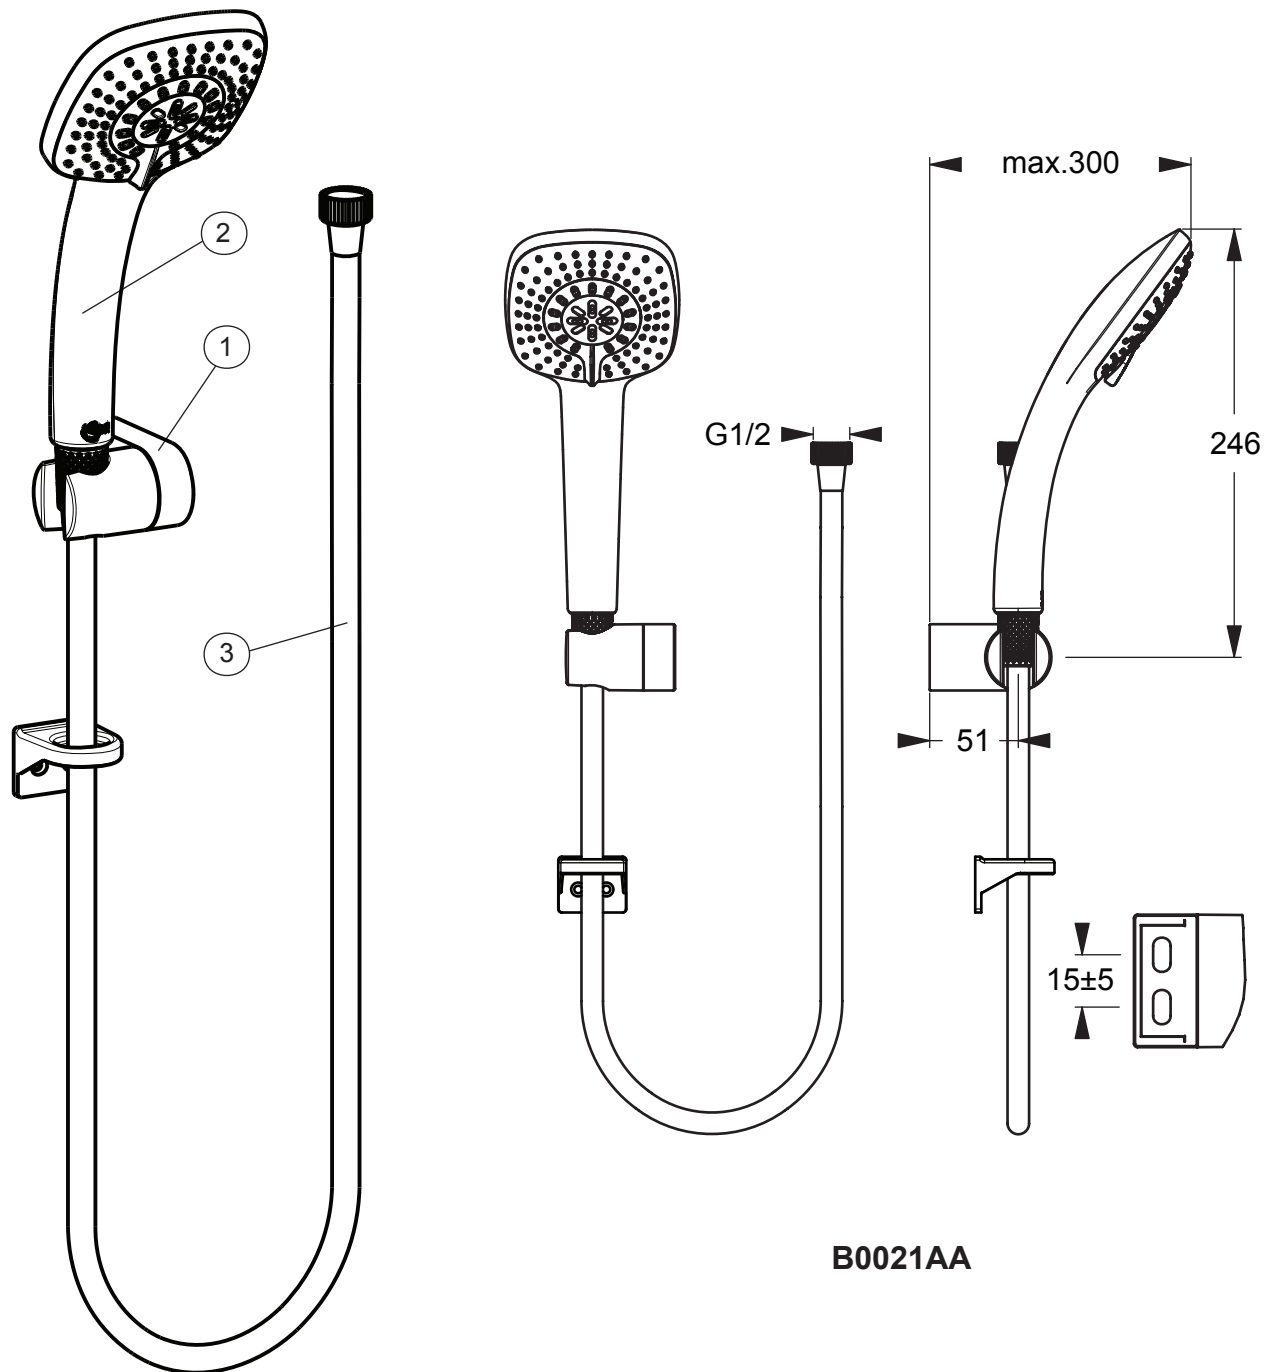

IDEALRAIN CUBE (B0021AA)

B0021AA

Pos.	Signify	Spare parts-Nr.	Quantity
1	Wall bracket swivel IDEALRAIN L&XL	B960925AA	1 Pcs.
2	I'RAIN CUBE M3 handspray 100mm 3F	B0003AA	1 Pcs.
3	Sh.hose 1,80m G1/2	A963173NU	1 Pcs.