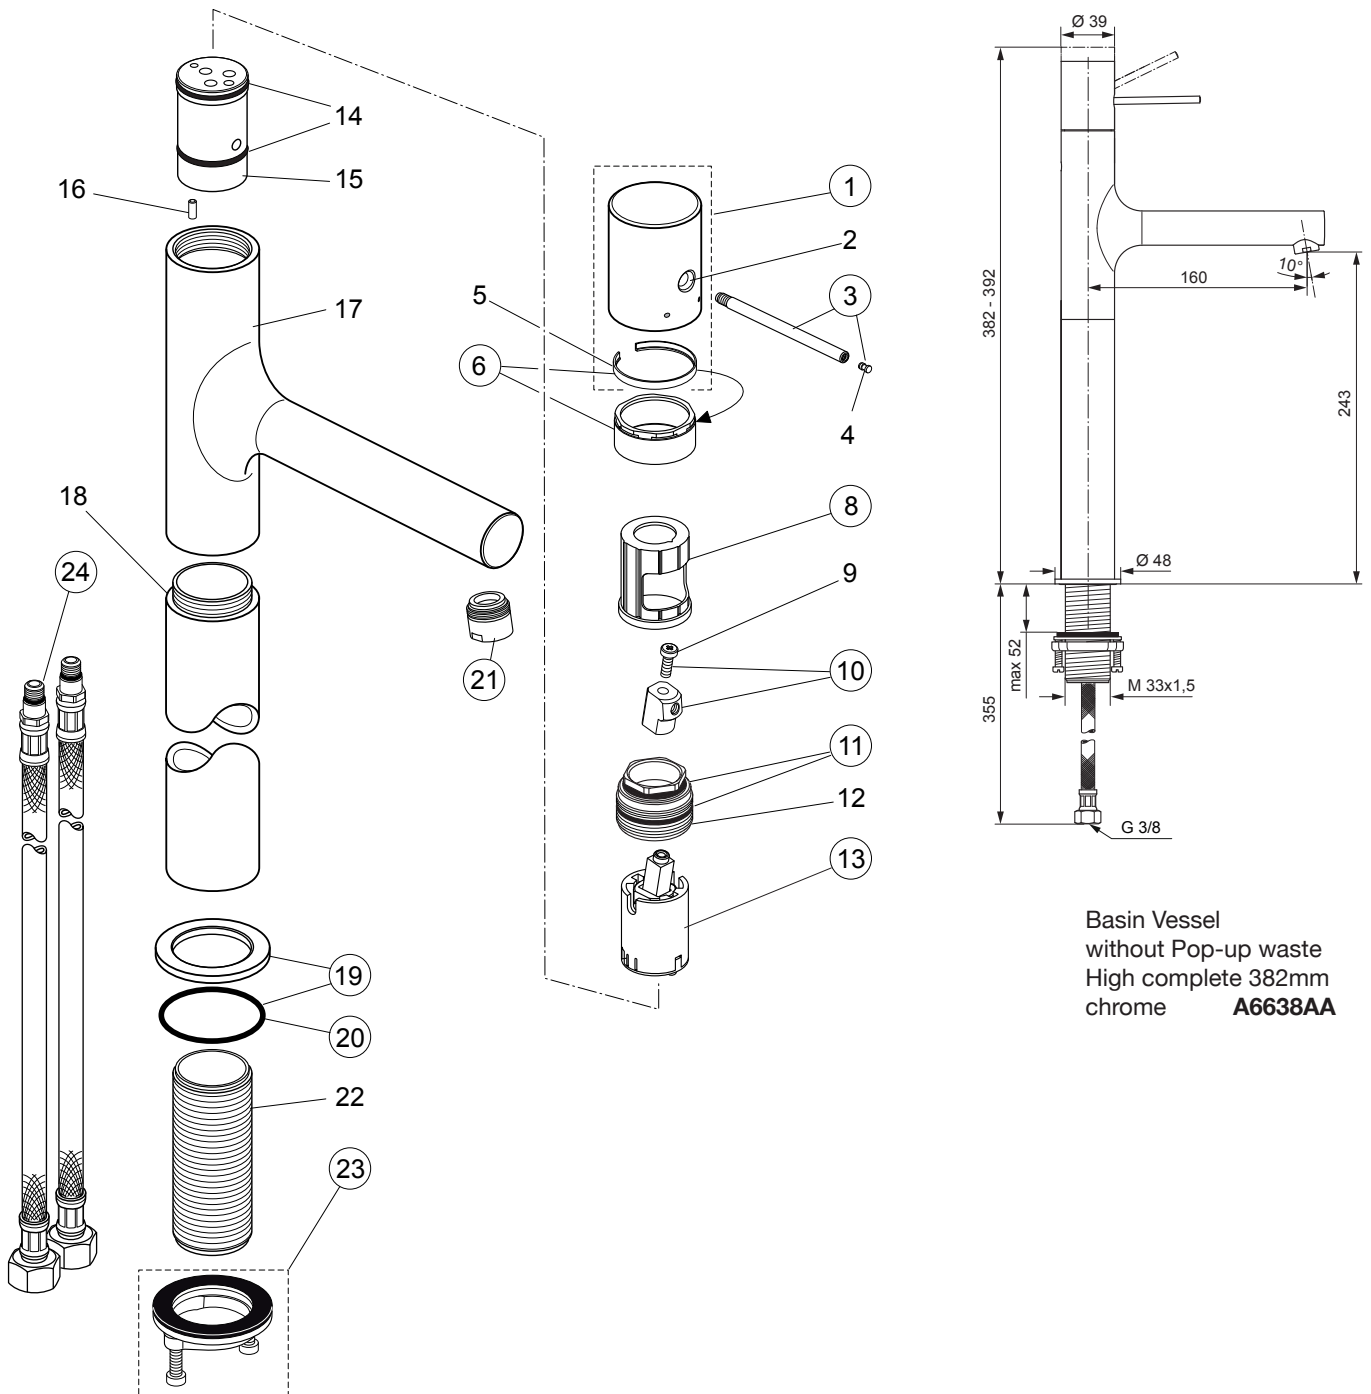

Produced since: **Sept. 2015**

Basin Vessel
without Pop-up waste
High complete 382mm
chrome **A6638AA**

Pos.	Description	Part-Number	Qty.	Pos.	Description	Part-Number	Qty.
1	Handle cap complete	F 960 987 AA	1 Set	15	Manifold		
2	Handle cap insert			16	Clamping pin		
3	Lever stainl. steel polished	F 960 988 NU	1 Set	17	Body w. Logo Sottini		
4	Cover for lever			18	Extension Ø 39 x 190mm		
5	Sliding ring			19	Escutcheon + O-ring	F 960 992 AA	1 Set
6	Cover ring Ø 34 complete	F 960 989 AA	1 Set	20	O - ring Ø 37 x 3	A 961 243 NU	1 pcs
8	Guide sleeve handle	F 960 990 NU	1 pcs	21	Aerator M18x1 - 5ltr/min	A 963 369 AA	1 pcs
9	Cylindrical screw M4x12 DIN6912			22	Fixing tube M33 x 1,5		
10	Lever adapter + screw	F 960 991 NU	1 Set	23	Fixation kit	A 960 263 NU*	1 Set
11	O - ring set	A 860 931 NU	1 Set	24	Flex. hose M8x1 - 620mm	B 960 364 NU	1 pcs
12	Clamping nut M32 x 1						
13	Cartridge Kerox Ø28	F 960 855 NU	1 pcs				
14	O - ring Ø 25 x 2						

* Universal-Set (not all parts needed)