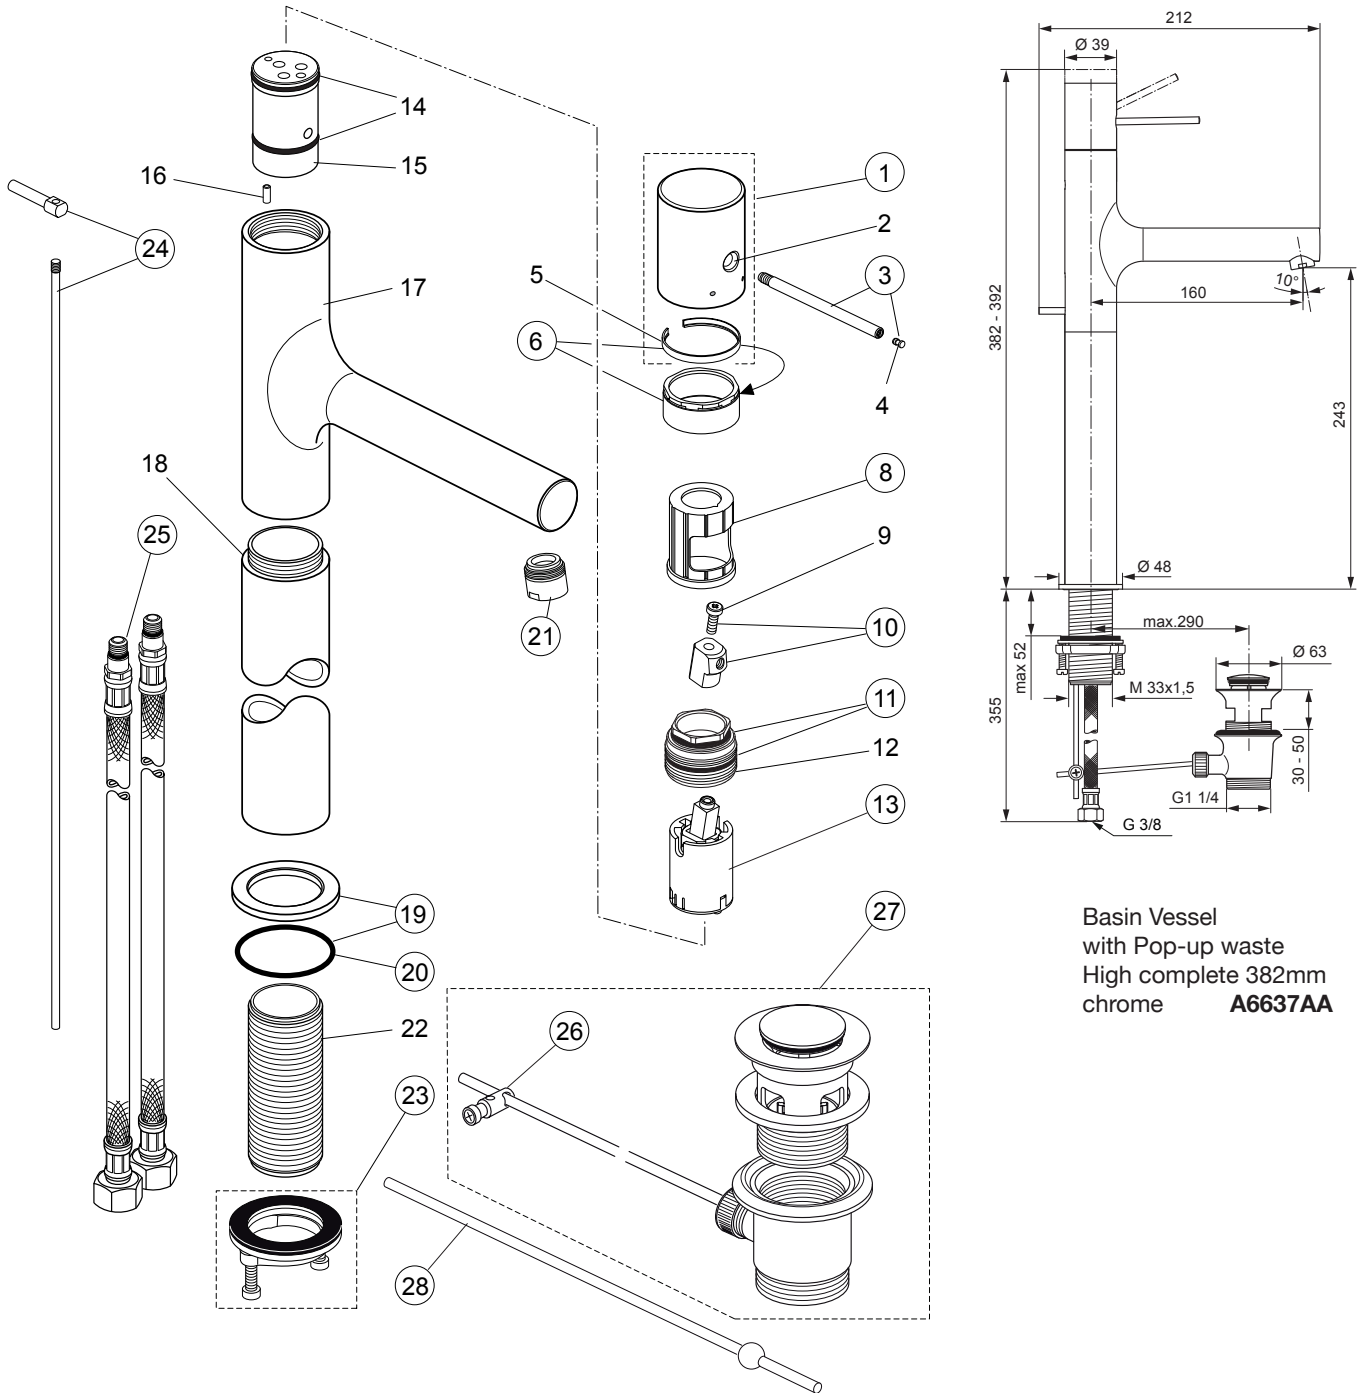

Produced from: Oct. 2015

Basin Vessel
with Pop-up waste
High complete 382mm
chrome **A6637AA**

Pos.	Description	Part-Number	Qty.	Pos.	Description	Part-Number	Qty.
1	Handle cap complete	F 960 987 AA	1 Set	16	Clamping pin		
2	Handle cap insert			17	Body w. Logo Sottini		
3	Lever stainl. steel polished	F 960 988 NU	1 Set	18	Extension Ø 39 x 190mm		
4	Cover for lever			19	Escutcheon + O-ring	F 960 992 AA	1 Set
5	Sliding ring			20	O - ring Ø 37 x 3	A 961 243 NU	1 pcs
6	Cover ring Ø 34 complete	F 960 989 AA	1 Set	21	Aerator M18x1 - 5ltr/min	A 963 369 AA	1 pcs
8	Guide sleeve handle	F 960 990 NU	1 pcs	22	Fixing tube M33 x 1,5		
9	Cylindrical screw M4x12 DIN6912			23	Fixation kit	A 960 263 NU*	1 Set
10	Lever adapter + screw	F 960 991 NU	1 Set	24	Knob with rod	F 960 993 AA	1 Set
11	O - ring set	A 860 931 NU	1 Set	25	Flex. hose M8x1 - 620mm	B 960 364 NU	1 pcs
12	Clamping nut M32 x 1			26	Bracket	A 963 404 NU	1 pcs
13	Cartridge Kerox Ø28	F 960 855 NU	1 pcs	27	Pop-up waste complete	A 961 230 AA	1 Set
14	O - ring Ø 25 x 2			28	Rod / longer version	A 960 200 AA	1 pcs
15	Manifold						

* Universal-Set (not all parts needed)