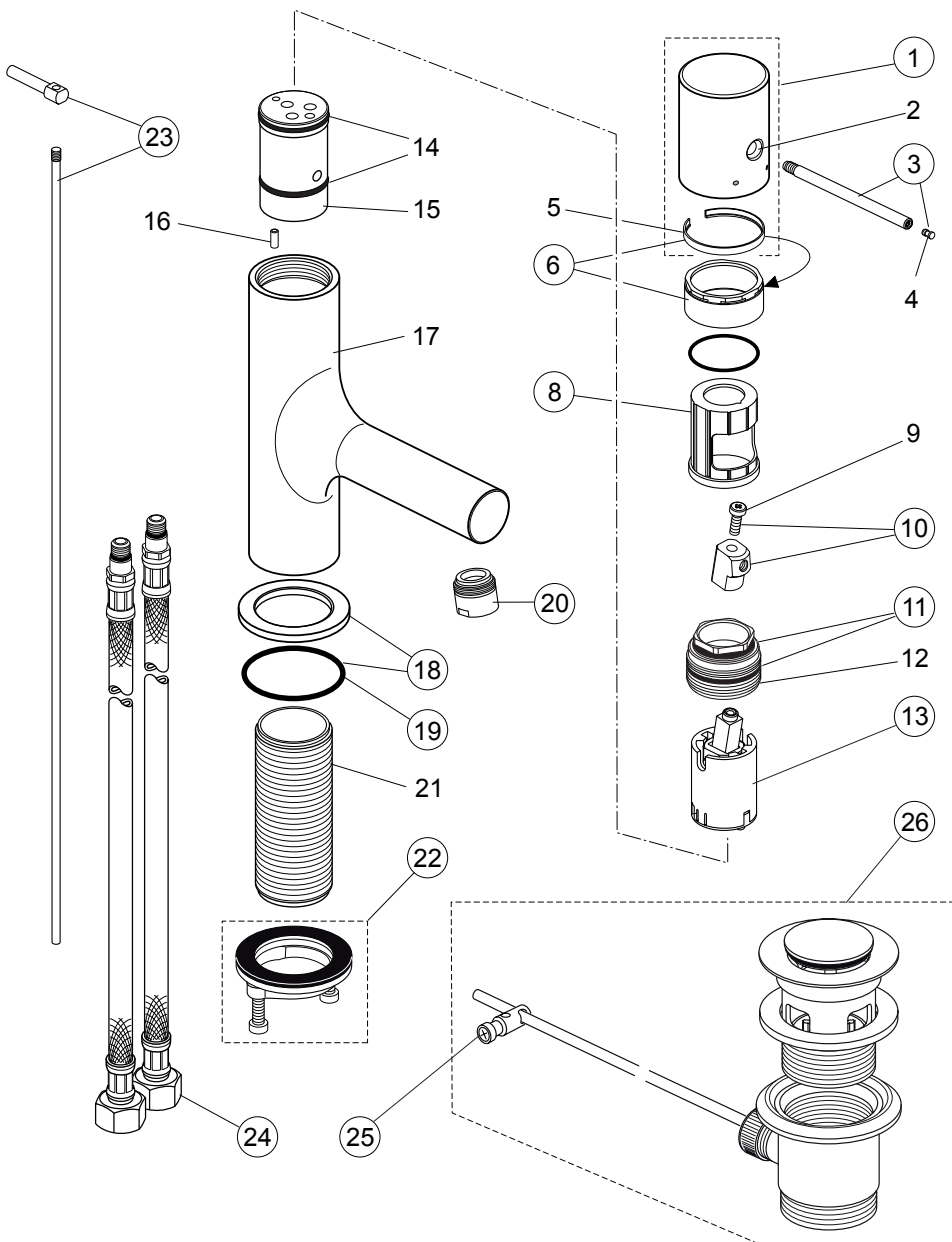

Produced from: Oct. 2015

Basin with Pop-up waste chrome
A6635AA

Pos.	Description	Part-Number	Qty.	Pos.	Description	Part-Number	Qty.
1	Handle cap complete	F 960 987 AA	1 Set	16	Clamping pin		
2	Handle cap insert			17	Body w. Logo Sottini		
3	Lever stainl. steel polished	F 960 988 NU	1 Set	18	Escutcheon + O-ring	F 960 992 AA	1 Set
4	Cover for lever			19	O - ring Ø 37 x 3	A 961 243 NU	1 pcs
5	Sliding ring			20	Aerator M18x1 - 5ltr/min	A 963 369 AA	1 pcs
6	Cover ring Ø 34 complete	F 960 989 AA	1 Set	21	Fixing tube M33 x 1,5		
8	Guide sleeve handle	F 960 990 NU	1 pcs	22	Fixation kit	A 960 263 NU*	1 Set
9	Cylindrical screw M4x12 DIN6912			23	Knob with rod	F 960 993 AA	1 Set
10	Lever adapter + screw	F 960 991 NU	1 Set	24	Flex. hose M8x1-420mm	A 963 370 NU	1 pcs
11	O - ring set	A 860 931 NU	1 Set	25	Bracket	A 963 404 NU	1 pcs
12	Clamping nut M32 x 1			26	Pop-up waste complete	A 961 230 AA	1 Set
13	Cartridge Kerox Ø28	F 960 855 NU	1 pcs				
14	O - ring Ø 25 x 2						
15	Manifold						

* Universal-Set (not all parts needed)