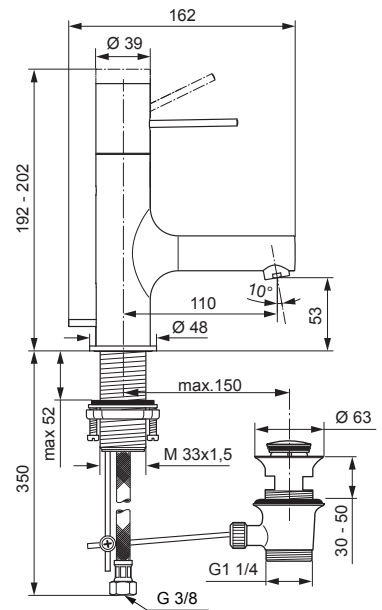

Produced from: Oct. 2015

Basin with Pop-up waste chrome
A6635AA

Pos.	Description	Part-Number	Qty.	Pos.	Description	Part-Number	Qty.
1	Handle cap complete	F 960 987 AA	1 Set	16	Clamping pin		
2	Handle cap insert			17	Body w. Logo Sottini		
3	Lever stainl. steel polished	F 960 988 NU	1 Set	18	Escutcheon + O-ring	F 960 992 AA	1 Set
4	Cover for lever			19	O - ring Ø 37 x 3	A 961 243 NU	1 pcs
5	Sliding ring			20	Aerator M18x1 - 5ltr/min	A 963 369 AA	1 pcs
6	Cover ring Ø 34 complete	F 960 989 AA	1 Set	21	Fixing tube M33 x 1,5		
8	Guide sleeve handle	F 960 990 NU	1 pcs	22	Fixation kit	A 960 263 NU*	1 Set
9	Cylindrical screw M4x12 DIN6912			23	Knob with rod	F 960 993 AA	1 Set
10	Lever adapter + screw	F 960 991 NU	1 Set	24	Flex. hose M8x1-420mm	A 963 370 NU	1 pcs
11	O - ring set	A 860 931 NU	1 Set	25	Bracket	A 963 404 NU	1 pcs
12	Clamping nut M32 x 1			26	Pop-up waste complete	A 961 230 AA	1 Set
13	Cartridge Kerox Ø28	F 960 855 NU	1 pcs				
14	O - ring Ø 25 x 2						
15	Manifold						