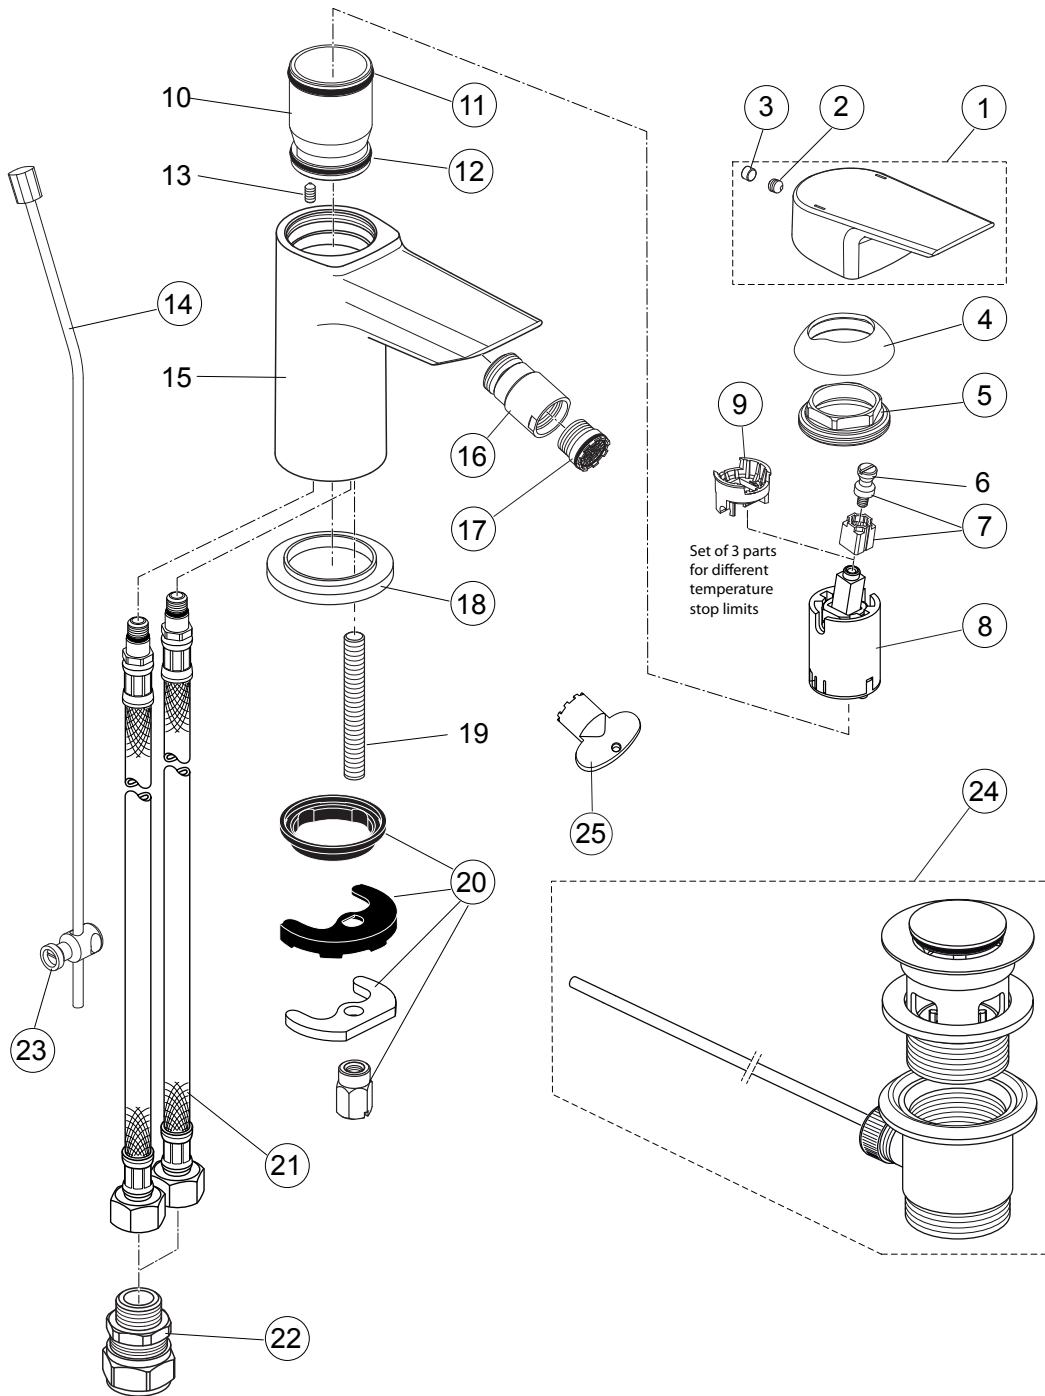

Produced since: Nov. 2015

Bidet mixer flex. hose with pop-up waste chrome **A6589AA**

Pos.	Description	Part-Number	Qty.	Pos.	Description	Part-Number	Qty.
1	Lever cpl. with Logo ISI	A 861 018 AA	1 Set	15	Body		
2	Thread pin M5x6 DIN914	A 860 603 NU	1 pcs	16	Ball joint M18x1 / M16,5x1	A 962 385 AA	1 pcs
3	Handle plug	A 963 751 NU	1 pcs	17	Aerator M18x1 - 5ltr/min	A 962 708 NU	1 pcs
4	Cover cap	F 960 975 AA	1 pcs		Aerator M18x1 - 8ltr/min	N 960 197 NU	1 pcs
5	Thread ring M36x1	B 961 087 NU	1 pcs	18	Escutcheon	B 960 712 AA	1 pcs
6	Handle screw M4			19	Bolt M8x70		
7	Lever adapter + screw	A 860 892 NU	1 Set	20	Fixation kit	A 964 520 NU	1 Set
8	Cartridge Kerox Ø28 + Pos.7	F 960 855 NU	1 Set	21	Flex. hose M10x1-G3/8-550	A 963 685 NU	1 pcs
9	Hot water limiter - 3 parts	B 961 088 NU	1 Set	22	Connector G3/8 D15	B 960 845 NU	2 pcs
10	Manifold			23	Bracket	A 961 172 NU	1 pcs
11	O - Ring Ø 28 x 2	A 963 299 NU	1 pcs	24	Pop-up waste complete	B 960 853 AA	1 Set
12	O - Ring Ø 26,7 x 1,78	A 962 825 NU	1 pcs	25	Aerator key - Universal set	A 960 196 NU*	1 Set
13	Thread pin M4 x 8 ISO 4027						
14	Lift rod cpl. + Pos. 23	B 961 119 AA	1 Set				

*Universal set (not all parts needed)