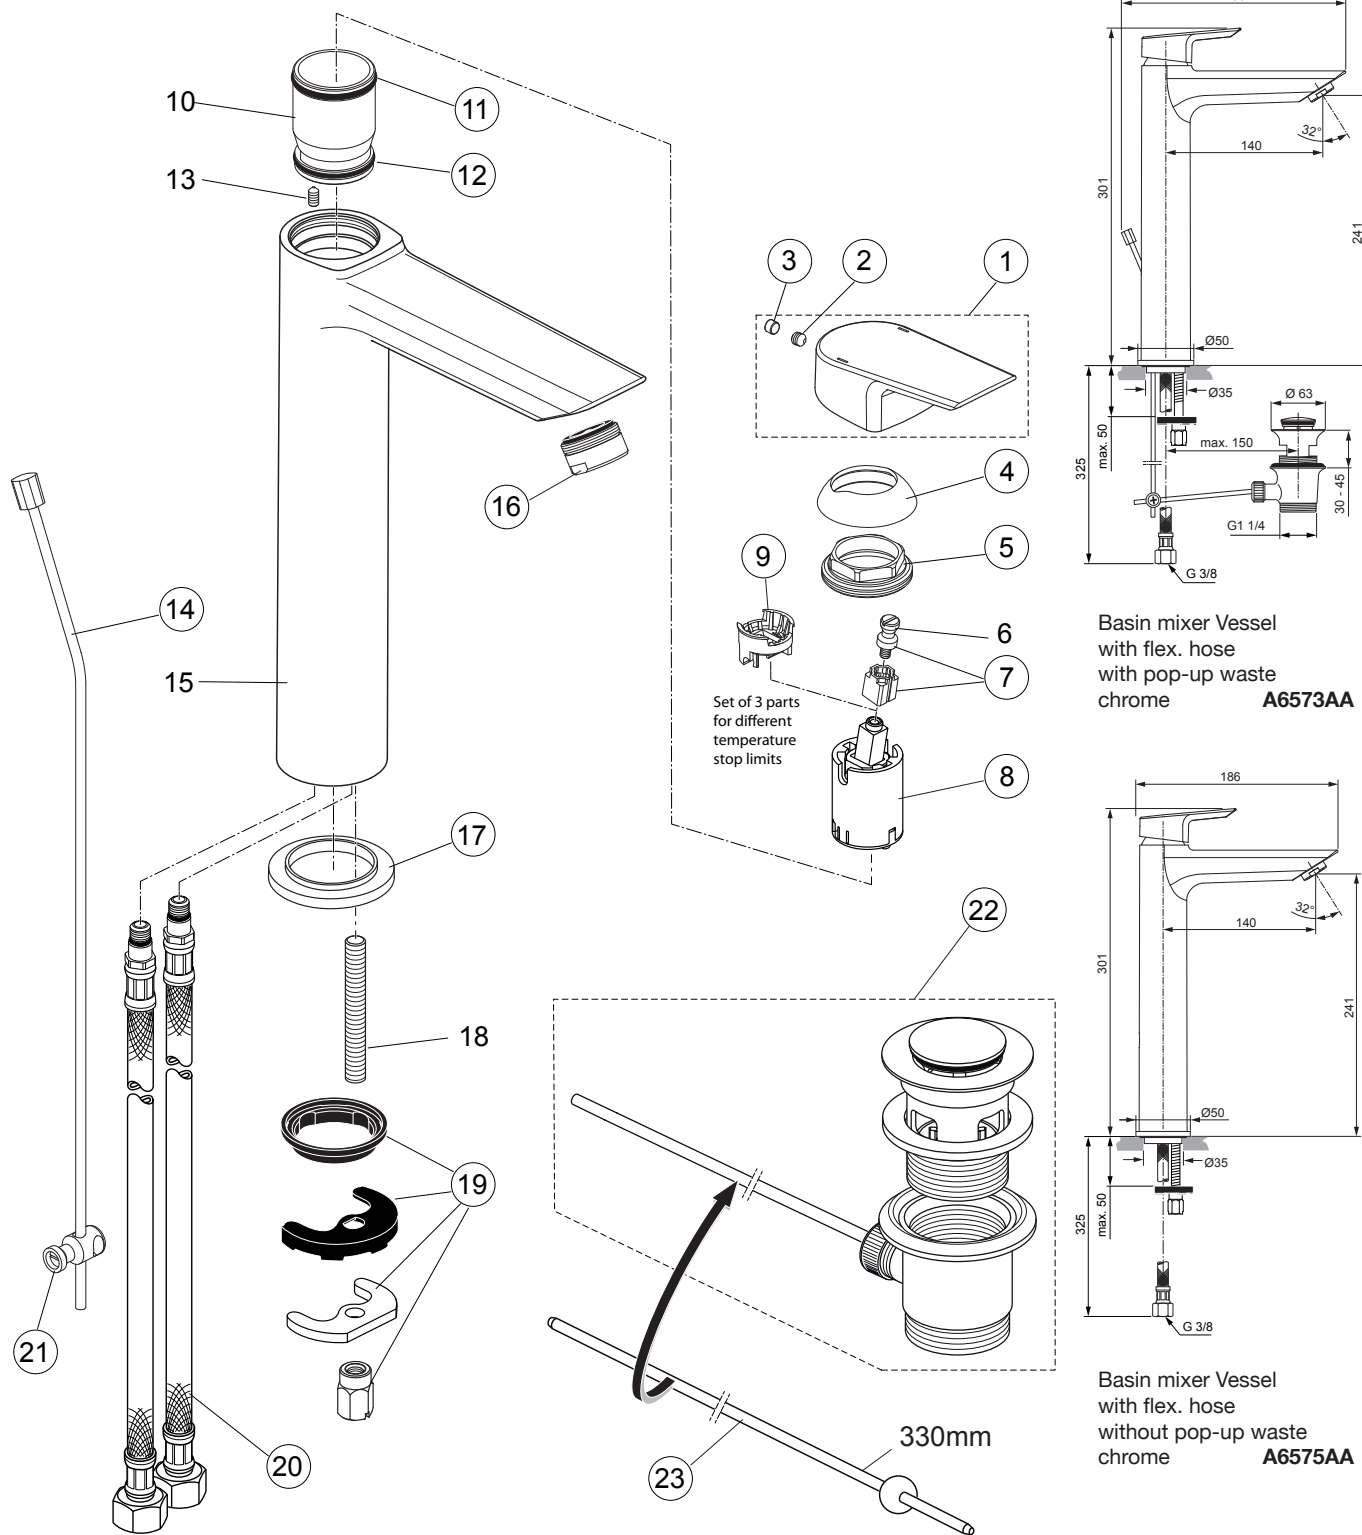

Produced since: **Nov. 2015**

Basin mixer Vessel
with flex. hose
with pop-up waste
chrome **A6573AA**

Basin mixer Vessel
with flex. hose
without pop-up waste
chrome **A6575AA**

Pos.	Description	Part-Number	Qty.	Pos.	Description	Part-Number	Qty.
1	Lever cpl. with Logo ISI	A 861 018 AA	1 Set	13	Thread pin M4 x 8 ISO 4027		
2	Thread pin M5x6 DIN914	A 860 603 NU	1 pcs	14	Lift rod cpl. + Pos. 21	B 961 119 AA	1 Set
3	Handle plug	A 963 751 NU	1 pcs	15	Body		
4	Cover cap	F 960 975 AA	1 pcs	16	Aerator M24x1 - 5ltr/min	B 960 754 AA	1 pcs
5	Thread ring M36x1	B 961 087 NU	1 pcs	17	Escutcheon	B 960 712 AA	1 pcs
6	Handle screw M4			18	Bolt M8x63		
7	Lever adapter + screw	A 860 892 NU	1 Set	19	Fixation kit	A 964 520 NU*	1 Set
8	Cartridge Kerox Ø28 + Pos.7	F 960 855 NU	1 Set	20	Flex. hose M10x1-G3/8-550	A 963 685 NU	1 pcs
9	Hot water limiter - 3 parts	B 961 088 NU	1 Set	21	Bracket	A 961 172 NU	1 pcs
10	Manifold			22	Pop-up waste complete	A 962 991 AA	1 Set
11	O - Ring Ø 28 x 2	A 963 299 NU	1 pcs	23	Pop-up bar 330mm long	A 960 200 AA	1 pcs
12	O - Ring Ø 26,7 x 1,78	A 962 825 NU	1 pcs				

*Universal set (not all parts needed)