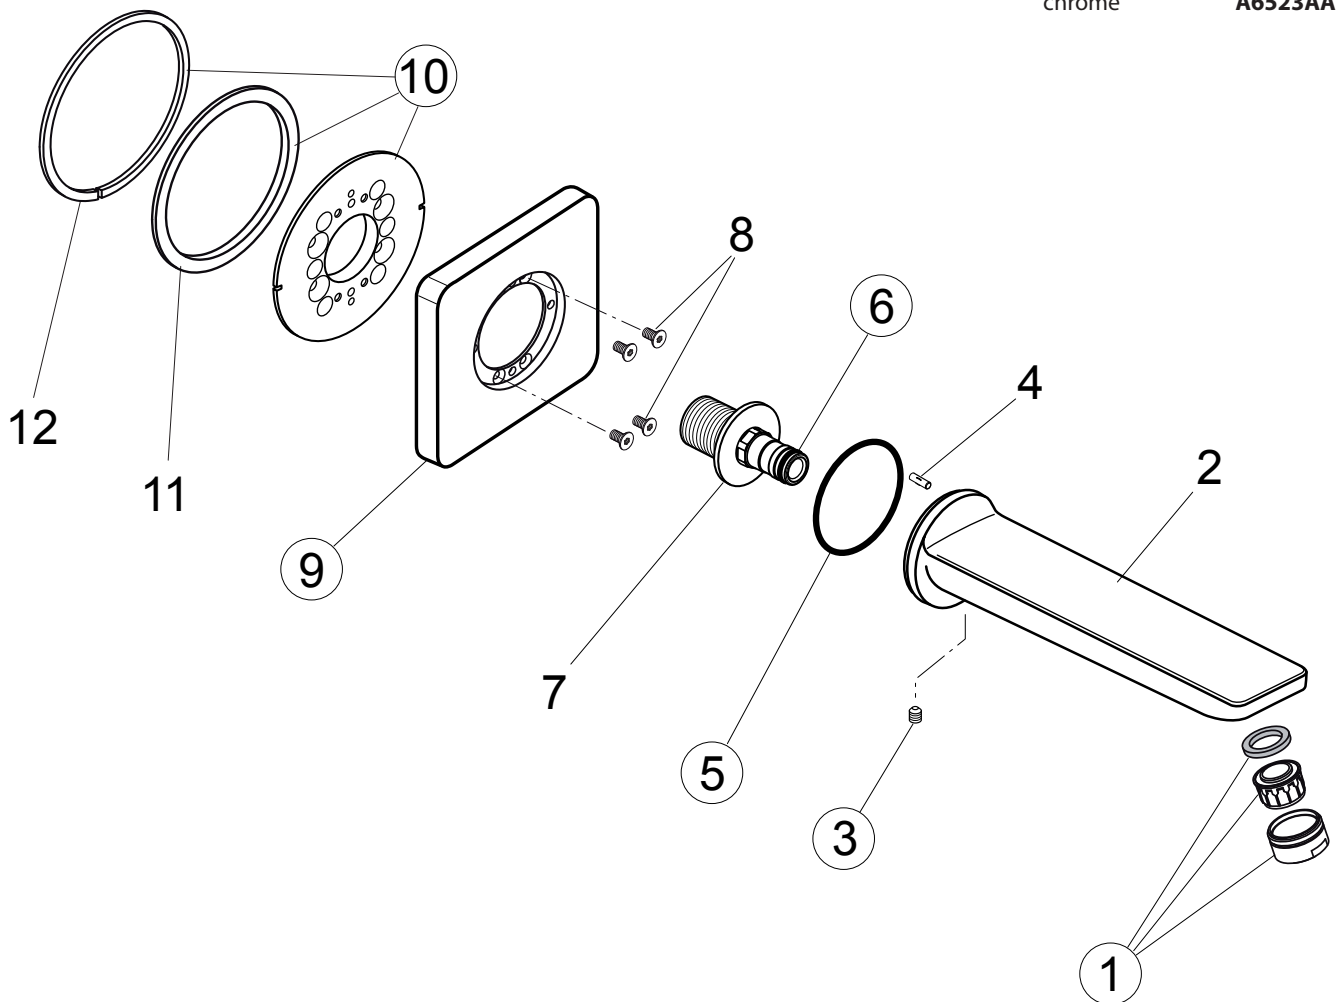

Produced from: Aug. 2015

Wall spout
with escutcheon
chrome **A6523AA**

Pos.	Description	Part-Number	Qty.	Pos.	Description	Part-Number	Qty.
1	Aerator cpl. M24x1 -C-	B 961 059 AA	1 pcs	7	Spout connector		
2	Spout			8	Countersunk screw M3x6 Torx		
3	Thread pin M5x5	A 962 625 NU	3 pcs	9	Escutcheon with pos.8	A 1504 AA	1 Set.
4	Groove pin 3x10 DIN1474			10	Escutcheon holder cpl.	F 960 898 NU	1 Set
5	O - Ring Ø 41 x 1,78	A 961 863 NU	1 pcs	11	Seal frame		
6	O - ring Ø 10 x 2	A 963 495 NU	2 pcs	12	Seal		