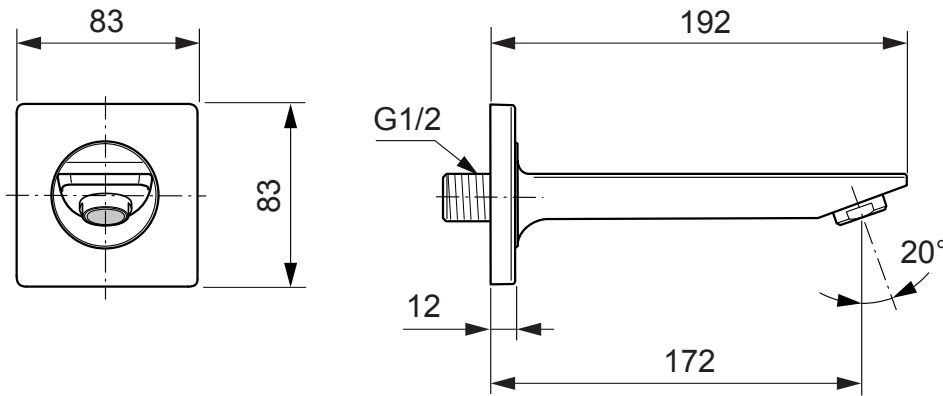

Produced from: Aug. 2015

Wall spout
with escutcheon
chrome **A6523AA**

Pos.	Description	Part-Number	Qty.	Pos.	Description	Part-Number	Qty.
1	Aerator cpl. M24x1 -C-	B 961 059 AA	1 pcs	7	Spout connector		
2	Spout			8	Countersunk screw M3x6 Torx		
3	Thread pin M5x5	A 962 625 NU	3 pcs	9	Escutcheon with pos.8	A 1504 AA	1 Set.
4	Groove pin 3x10 DIN1474			10	Escutcheon holder cpl.	F 960 898 NU	1 Set
5	O - Ring Ø 41 x 1,78	A 961 863 NU	1 pcs	11	Seal frame		
6	O - ring Ø 10 x 2	A 963 495 NU	2 pcs	12	Seal		