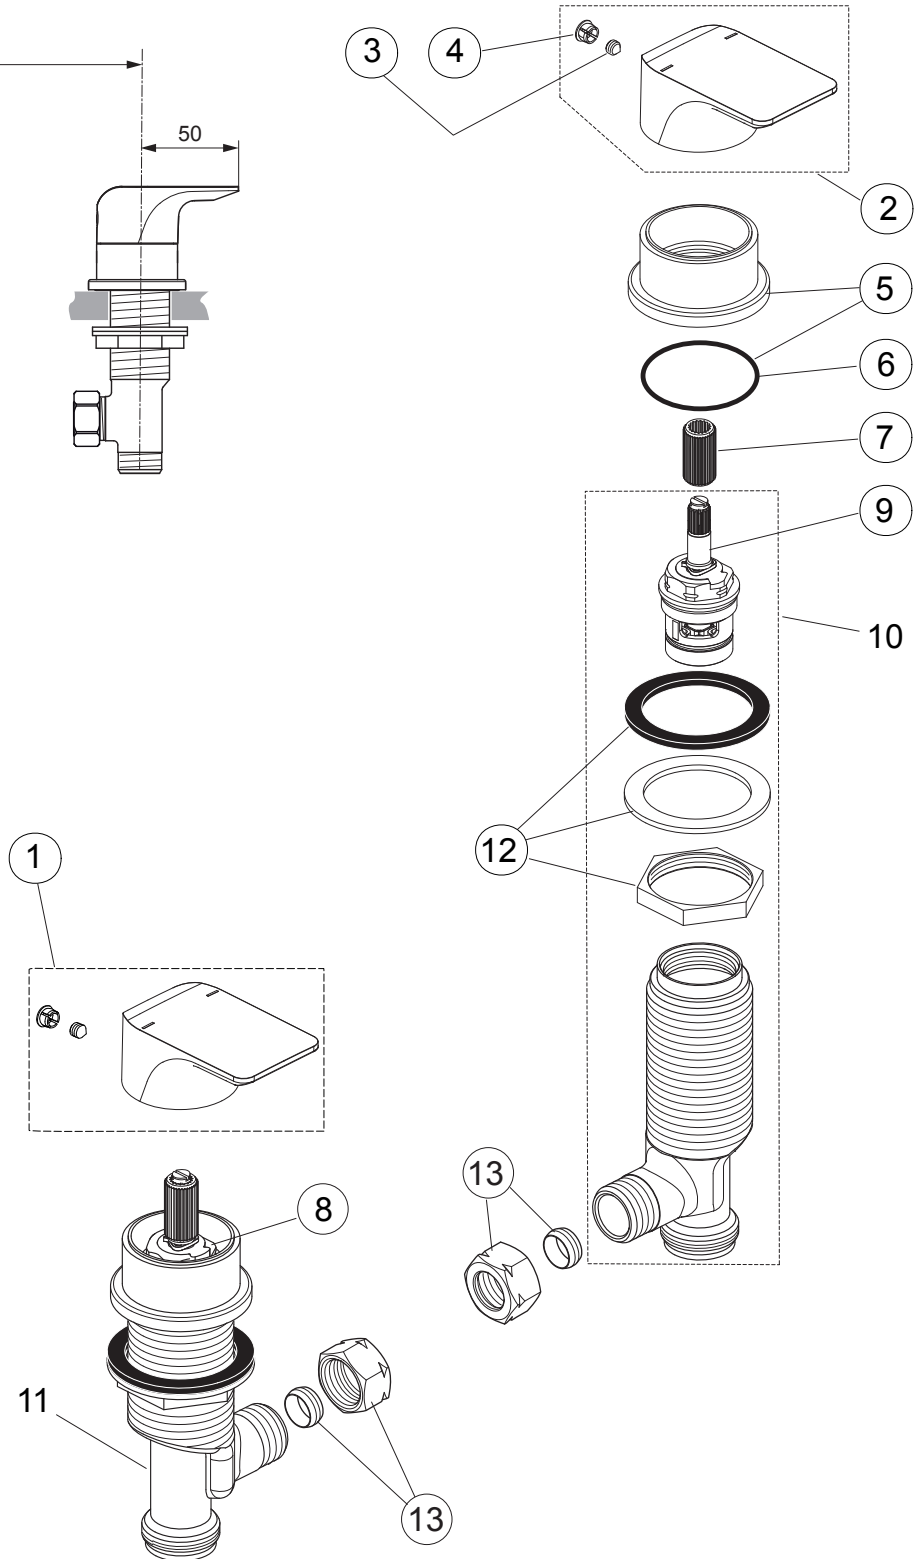

Produced from: **Aug. 2015**

Sidevalve hot/cold
chrome **A6522AA**

Pos.	Description	Part-Number	Qty.	Pos.	Description	Part-Number	Qty.
1	Handle cpl. red marked	A 861 011 AA	1 Set	8	Headwork (hot side)	A 960 462 NU	1 pcs
2	Handle cpl. blue marked	A 861 012 AA	1 Set	9	Headwork (cold side)	A 961 010 NU	1 pcs
3	Screw M5 x 5 DIN 914	A 961 268 NU	1 pcs	10	Side valve complete cold		
4	Handle cap	A 960 396 AA	1 pcs	11	Side valve complete hot		
5	Escutcheon with Pos. 6	F 961 119 AA	1 pcs	12	Fixation-set Side valve	A 963 026 NU*	1 Set
6	O-ring Ø 37,77 x 2,62	A 962 574 NU	1 pcs	13	Nut G1/2 with ring	A 963 028 NU	1 pcs
7	Handle adapter	N 042 677 NU	2 pcs				

*Universal set (not all parts needed)