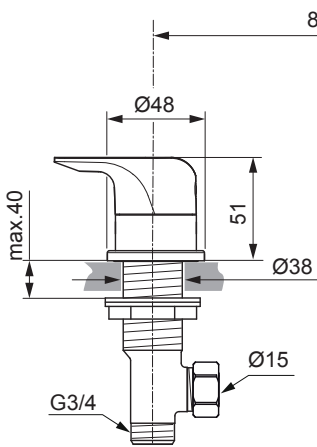

Produced from: **Aug. 2015**

Sidevalve hot/cold
chrome **A6522AA**

Pos.	Description	Part-Number	Qty.	Pos.	Description	Part-Number	Qty.
1	Handle cpl. red marked	A 861 011 AA	1 Set	8	Headwork (hot side)	A 960 462 NU	1 pcs
2	Handle cpl. blue marked	A 861 012 AA	1 Set	9	Headwork (cold side)	A 961 010 NU	1 pcs
3	Screw M5 x 5 DIN 914	A 961 268 NU	1 pcs	10	Side valve complete cold		
4	Handle cap	A 960 396 AA	1 pcs	11	Side valve complete hot		
5	Escutcheon with Pos. 6	F 961 119 AA	1 pcs	12	Fixation-set Side valve	A 963 026 NU*	1 Set
6	O-ring Ø 37,77 x 2,62	A 962 574 NU	1 pcs	13	Nut G1/2 with ring	A 963 028 NU	1 pcs
7	Handle adapter	N 042 677 NU	2 pcs				

*Universal set (not all parts needed)