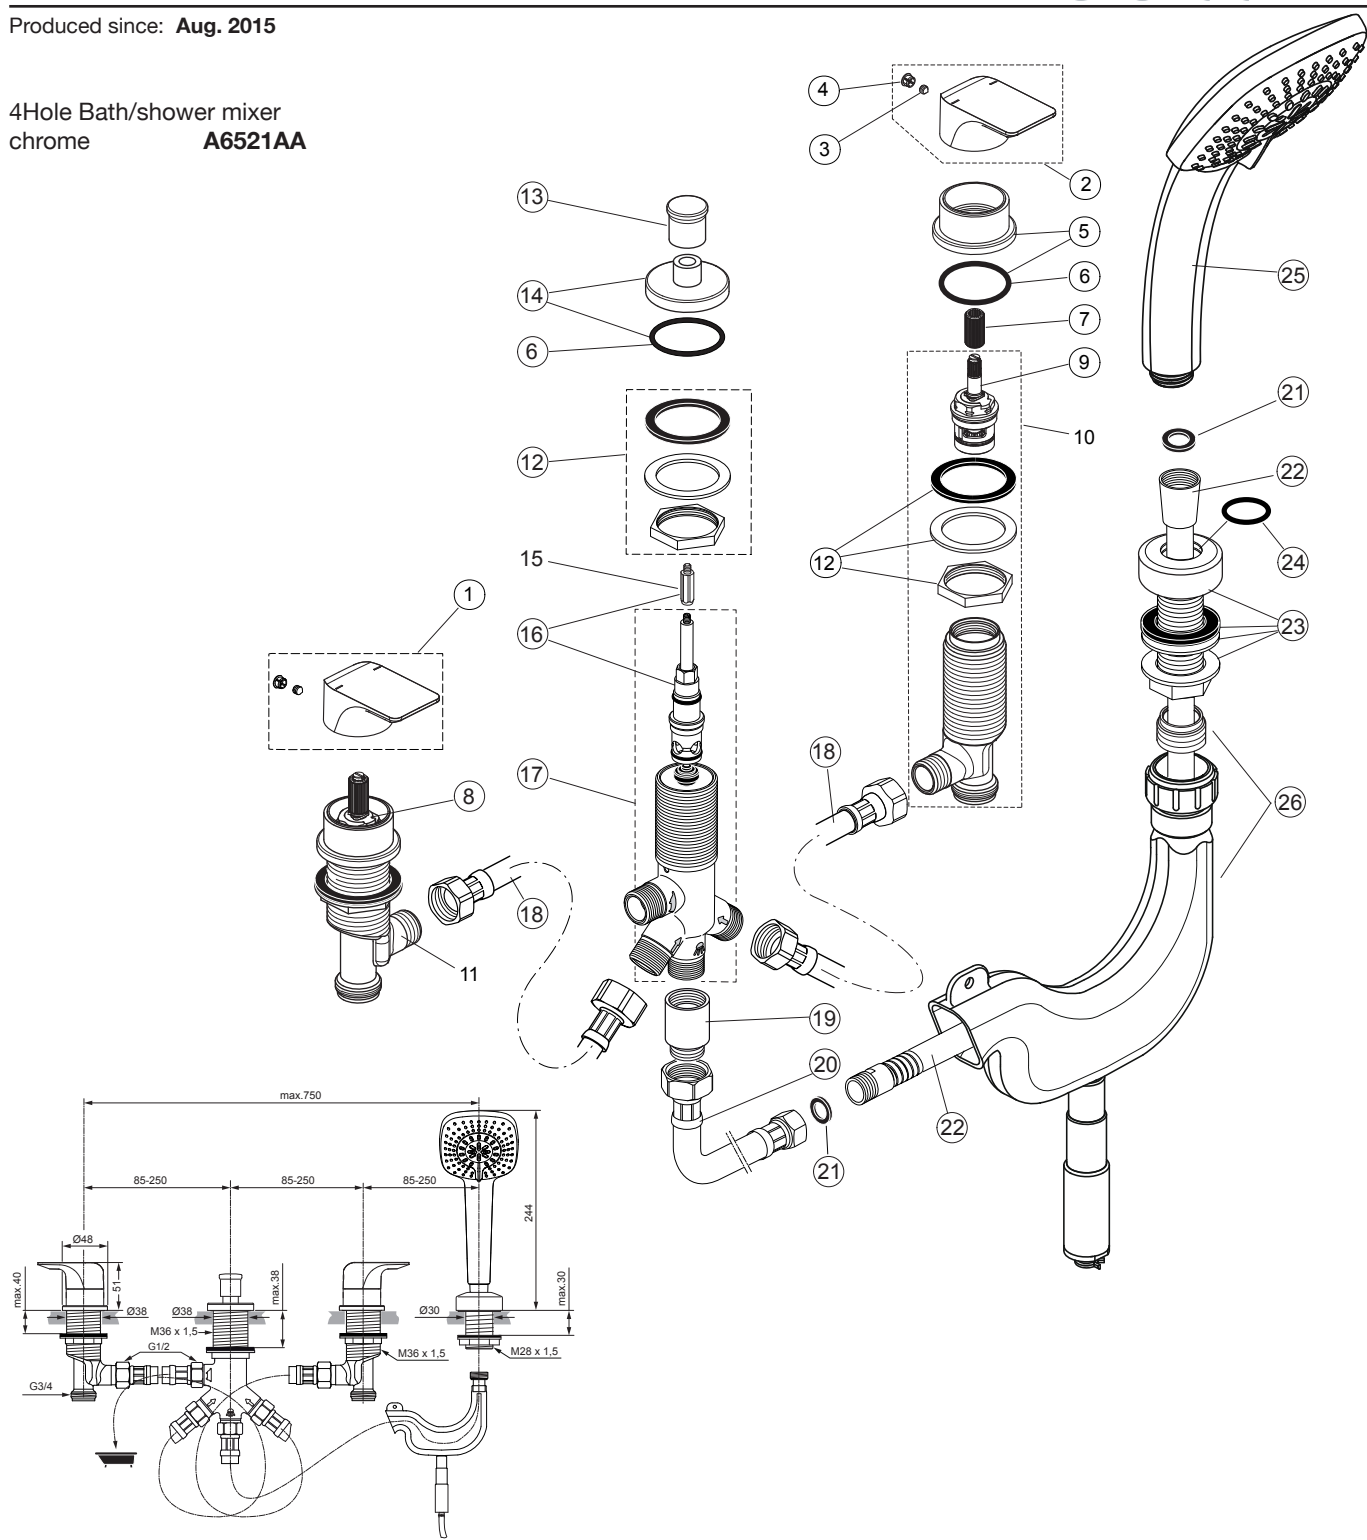

Produced since: Aug. 2015

4Hole Bath/shower mixer
chrome **A6521AA**

Pos.	Description	Part-Number	Qty.	Pos.	Description	Part-Number	Qty.
1	Handle cpl. red marked	A 860 960 AA	1 Set	15	Exstension (incl. in Pos.16)		
2	Handle cpl. blue marked	A 860 961 AA	1 Set	16	Diverter + Pos.15	H 960 987 NU	1 Set
3	Screw M5 x 6 DIN 914	F 961 001 NU	1 pcs	17	Diverter valve complete	A 961 882 NU	1 Set
4	Handle cap	A 960 396 AA	1 pcs	18	Flex. hose G1/2 x G1/2	H 960 312 NU	1 pcs
5	Escutcheon with washer	F 961 119 AA	1 Set	19	Non-return valve complete	A 963 287 AA	1 pcs
6	O-ring Ø 37,77 x 2,62	A 962 574 NU	1 pcs		Non-return valve DW15	A 962 594 NU*	2 pcs
7	Handle adapter	N 042 677 NU	2 pcs	20	Flex. hose G1/2 x M15x1	H 960 185 NU	1 pcs
8	Headwork (hot side)	A 960 462 NU	1 pcs	21	Washer	A 961 817 NU	5 pcs
9	Headwork (cold side)	A 961 010 NU	1 pcs	22	Shower hose G1/2xM15x1	H 960 440 AA	1 pcs
10	Side valve complete cold			23	Holder cpl. f. Handshower	A 962 061 AA	1 pcs
11	Side valve complete hot			24	O - Ring Ø 22 x 3	A 960 239 NU	1 pcs
12	Fixation-set Side valve	A 963 026 NU*	1 Set	25	Handshower complete	T 2439 AA	1 pcs
13	Pull knob M4	A 963 537 AA	1 Set	26	Hand-shower Drainage	F 961 079 NU	1 Set
14	Escutcheon with washer	F 961 120 AA	1 Set				

* Universal-Set (not all parts needed)