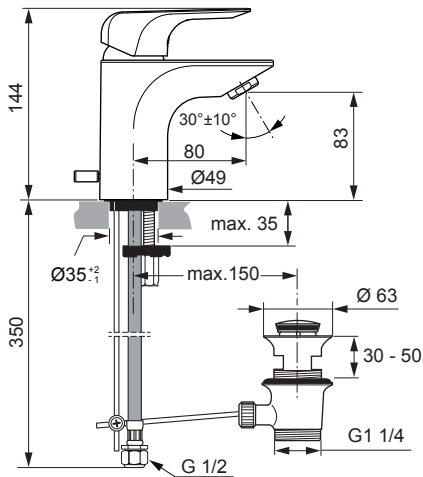

Produced from: April. 2015

SL basin mixer Piccolo flex. hose with aerator 5l/min with pop-up waste chrome **A6515AA**

SL basin mixer Piccolo flex. hose with aerator 5l/min without pop-up waste chrome **A6516AA**

Pos.	Description	Part-Number	Qty.	Pos.	Description	Part-Number	Qty.
1	Lever cpl. with Logo Sottini	F 860 959 AA	1 Set	12	O-ring Ø 10 x 2	A 963 495 NU	2 pcs
2	Thread pin M5x6 DIN914	A 860 603 NU	1 pcs	13	Adapter flex. hose		
3	Handle cap	B 960 473 AA	1 pcs	14	Body		
4	Handle adapter	A 963 372 NU	1 pcs	15	Aerator M24x1 - 5ltr/min	F 960 876 AA	1 pcs
5	Cover cap	F 960 874 AA	1 pcs	15a	Aerator M24x1 - dripless	A 963 681 AA	1 pcs
6	O - Ring Ø 28,3 x 1,78	A 961 667 NU	2 pcs	16	Bolt M8x63		
7	Thread ring M43x1,5			17	Fixation kit	B 960 432 NU	1 Set
8	O - Ring Ø 35 x 3,2	A 962 715 NU	1 pcs	18	Lift rod complete + pos.20	A 962 341 AA	1 Set
9	Cartridge Multiport +pos.4	A 962 716 NU	1 Set	19	Flex. hose M10x1-G1/2-330	A 960 485 NU	1 pcs
9a	Sleeve for MP-Cartridge			20	Bracket	A 961 172 NU	1 pcs
10	Manifold			21	Pop-up waste complete	B 960 853 AA	1 Set
11	O - Ring Ø 34,65 x 1,78	A 962 848 NU	2 pcs				