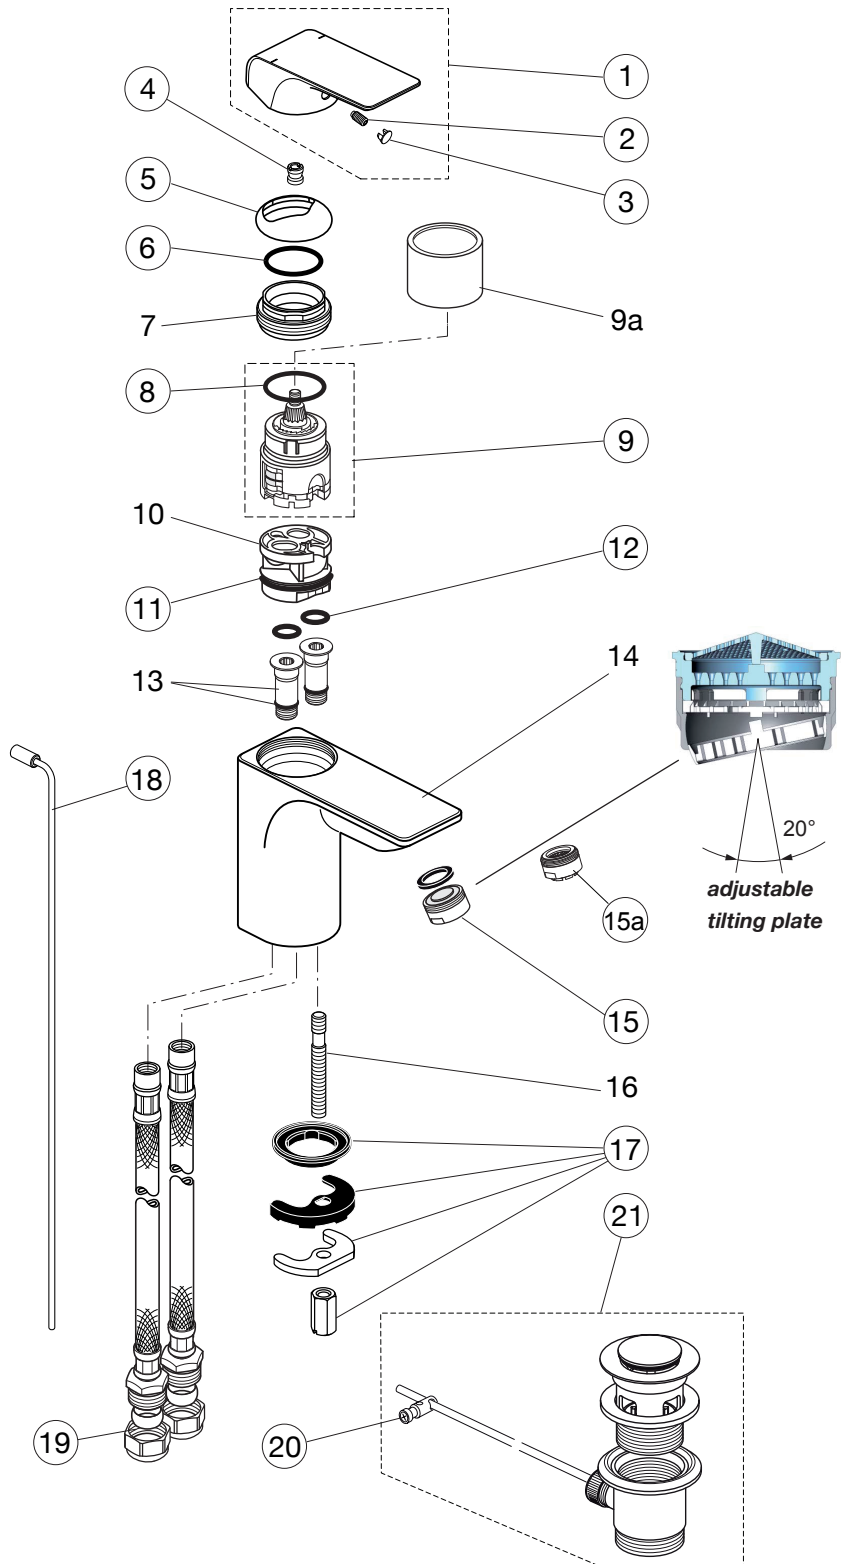

Produced from: April. 2015

SL basin mixer Piccolo flex. hose with aerator 5l/min with pop-up waste chrome **A6515AA**

SL basin mixer Piccolo flex. hose with aerator 5l/min without pop-up waste chrome **A6516AA**

Pos.	Description	Part-Number	Qty.	Pos.	Description	Part-Number	Qty.
1	Lever cpl. with Logo Sottini	F 860 959 AA	1 Set	12	O-ring Ø 10 x 2	A 963 495 NU	2 pcs
2	Thread pin M5x6 DIN914	A 860 603 NU	1 pcs	13	Adapter flex. hose		
3	Handle cap	B 960 473 AA	1 pcs	14	Body		
4	Handle adapter	A 963 372 NU	1 pcs	15	Aerator M24x1 - 5ltr/min	F 960 876 AA	1 pcs
5	Cover cap	F 960 874 AA	1 pcs	15a	Aerator M24x1 - dripless	A 963 681 AA	1 pcs
6	O - Ring Ø 28,3 x 1,78	A 961 667 NU	2 pcs	16	Bolt M8x63		
7	Thread ring M43x1,5			17	Fixation kit	B 960 432 NU	1 Set
8	O - Ring Ø 35 x 3,2	A 962 715 NU	1 pcs	18	Lift rod complete + pos.20	A 962 341 AA	1 Set
9	Cartridge Multiport +pos.4	A 962 716 NU	1 Set	19	Flex. hose M10x1-G1/2-330	A 960 485 NU	1 pcs
9a	Sleeve for MP-Cartridge			20	Bracket	A 961 172 NU	1 pcs
10	Manifold			21	Pop-up waste complete	B 960 853 AA	1 Set
11	O - Ring Ø 34,65 x 1,78	A 962 848 NU	2 pcs				