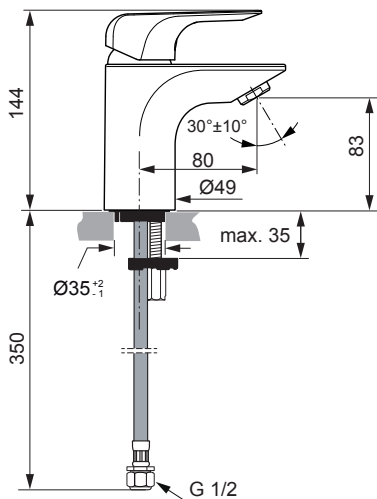

Produced from: April. 2015

SL basin mixer Piccolo flex. hose with aerator 5l/min with pop-up waste chrome **A6515AA**

SL basin mixer Piccolo flex. hose with aerator 5l/min without pop-up waste chrome **A6516AA**

Pos.	Description	Part-Number	Qty.	Pos.	Description	Part-Number	Qty.
1	Lever cpl. with Logo Sottini	F 860 959 AA	1 Set	12	O-ring Ø 10 x 2	A 963 495 NU	2 pcs
2	Thread pin M5x6 DIN914	A 860 603 NU	1 pcs	13	Adapter flex. hose		
3	Handle cap	B 960 473 AA	1 pcs	14	Body		
4	Handle adapter	A 963 372 NU	1 pcs	15	Aerator M24x1 - 5ltr/min	F 960 876 AA	1 pcs
5	Cover cap	F 960 874 AA	1 pcs	15a	Aerator M24x1 - dripless	A 963 681 AA	1 pcs
6	O - Ring Ø 28,3 x 1,78	A 961 667 NU	2 pcs	16	Bolt M8x63		
7	Thread ring M43x1,5			17	Fixation kit	B 960 432 NU	1 Set
8	O - Ring Ø 35 x 3,2	A 962 715 NU	1 pcs	18	Lift rod complete + pos.20	A 962 341 AA	1 Set
9	Cartridge Multiport +pos.4	A 962 716 NU	1 Set	19	Flex. hose M10x1-G1/2-330	A 960 485 NU	1 pcs
9a	Sleeve for MP-Cartridge			20	Bracket	A 961 172 NU	1 pcs
10	Manifold			21	Pop-up waste complete	B 960 853 AA	1 Set
11	O - Ring Ø 34,65 x 1,78	A 962 848 NU	2 pcs				